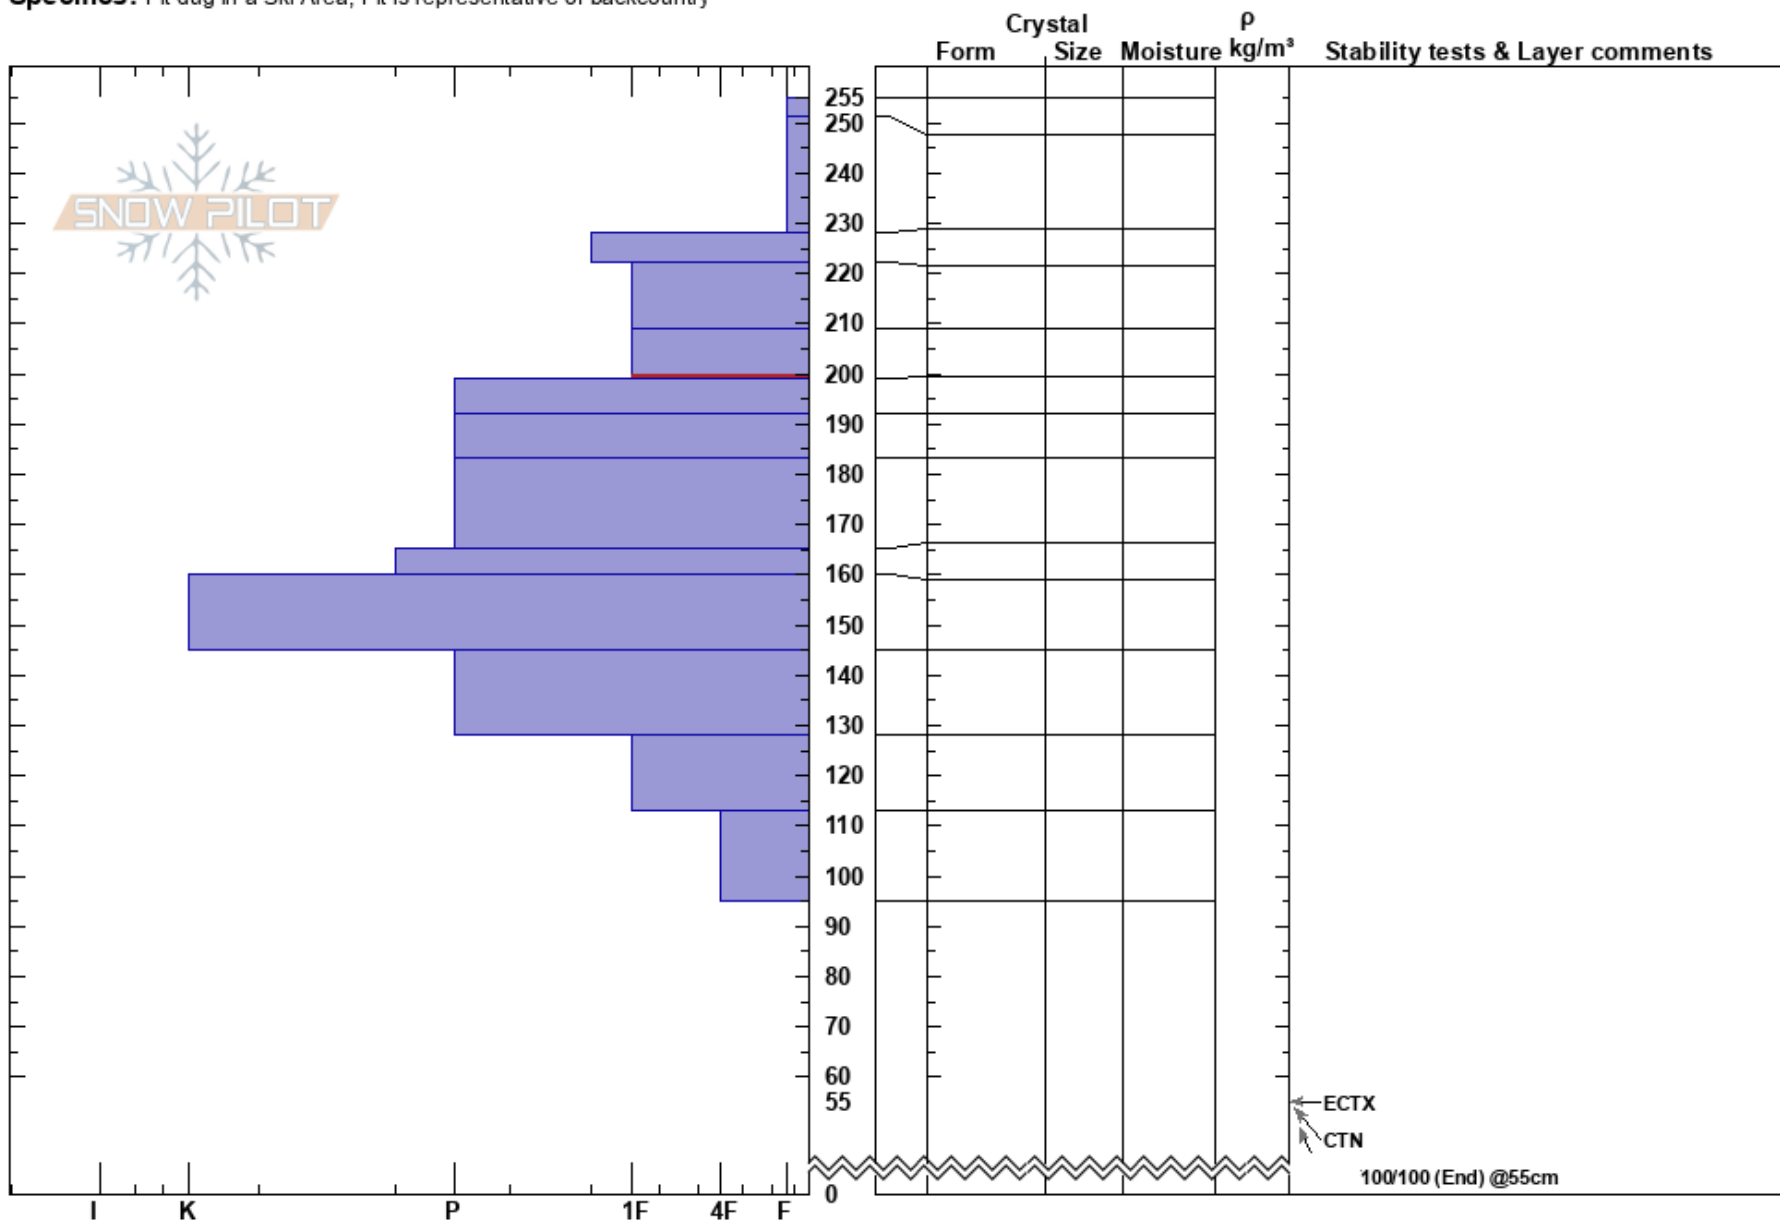

Skree Field
 Gore Range
 CO
Elevation: 13344 ft
Aspect: NW
Specifics: Pit dug in a Ski Area; Pit is representative of backcountry

Raquel Spencer Schifani
 03/16/2019 - 10:00am
Co-ord:
Slope Angle: 18°
Wind Loading:

Stability:
Air Temperature:
Sky Cover: CLR
Precipitation: NO
Wind: Calm

HS:255
PF:25 209-199cm:Problematic layer

Layer Notes:

Notes: Dug pit in Vail Ski Area. Location is in permanently closed area between two gates to the run Skree Field. Did not dig down to the ground.