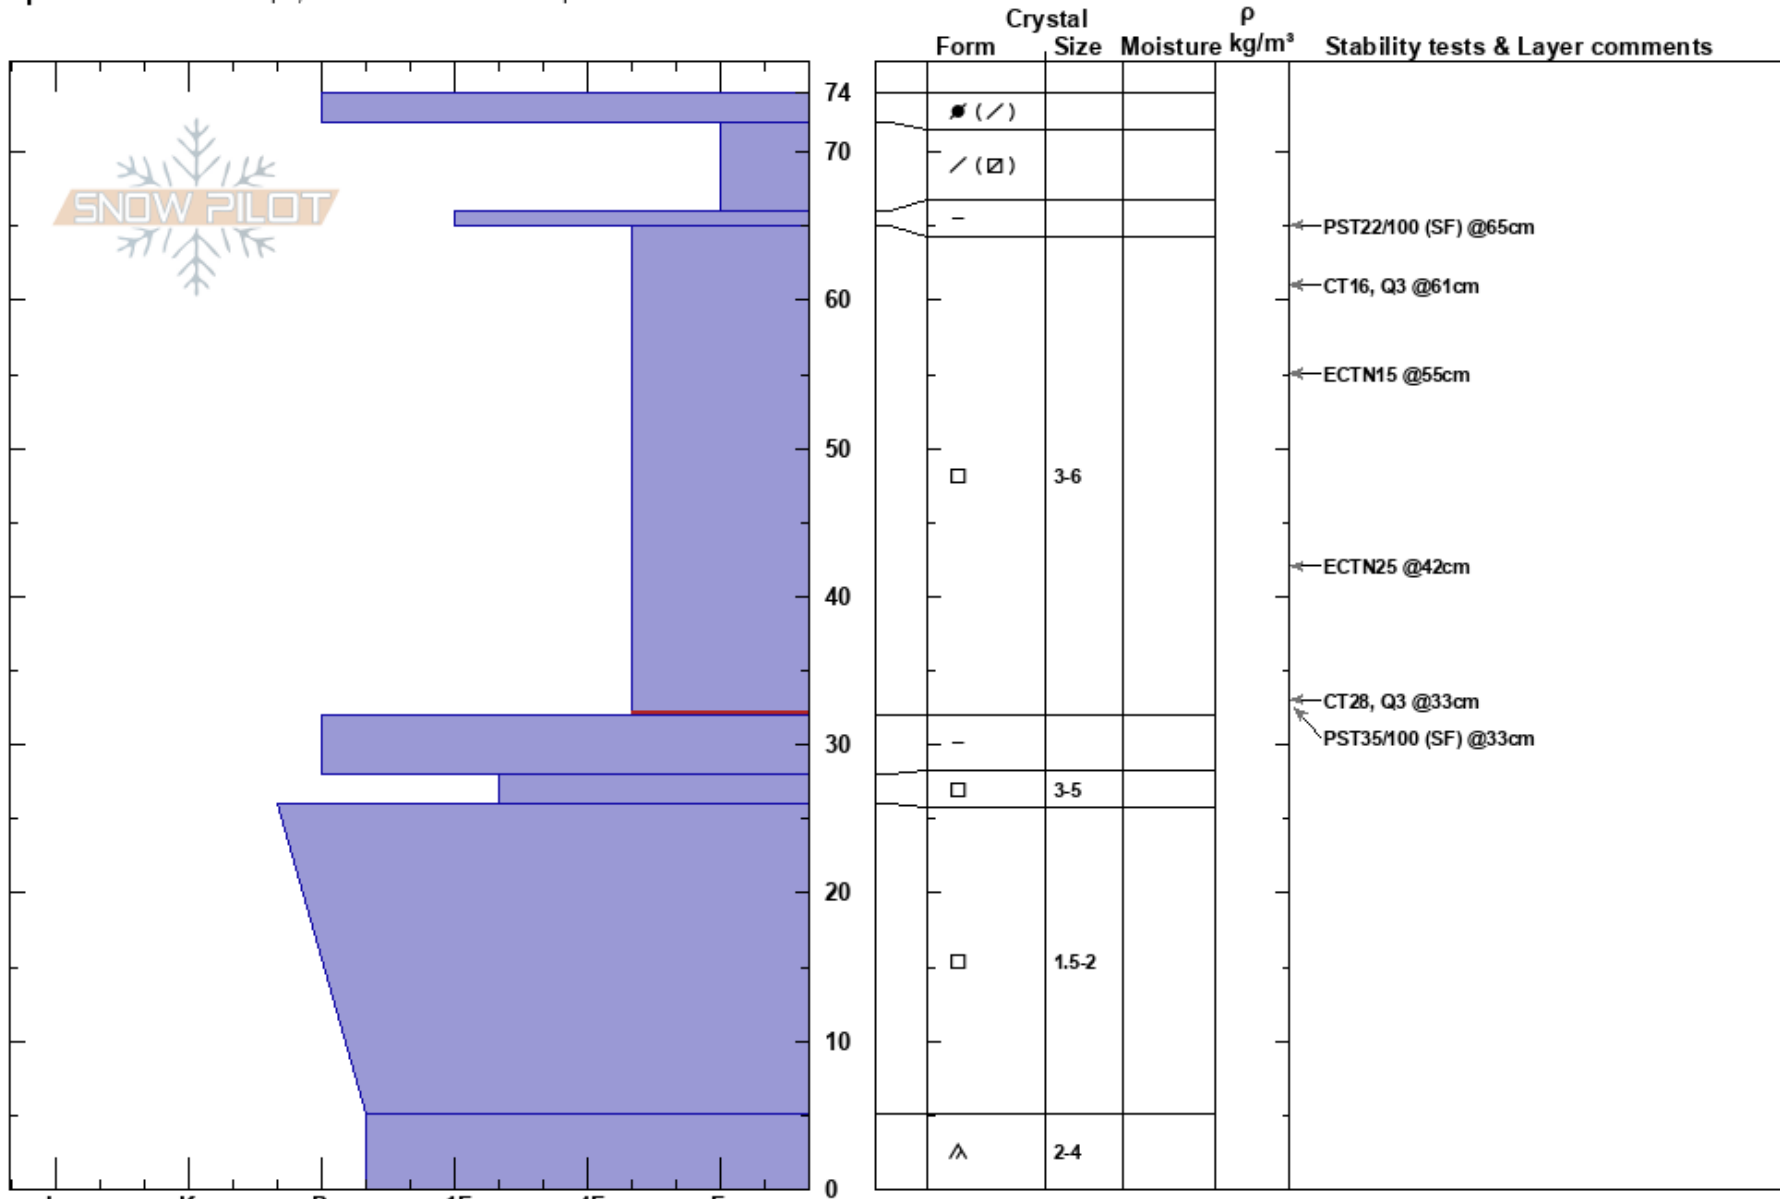

Muddy Peak
 Madison Range-N
 MT
 Elevation: 9440 ft
 Aspect: 0°

Chris Bilbrey
 01/30/2017 - 1:00pm
 Co-ord: 45.22548N, -111.49428W
 Slope Angle: 25°
 Wind Loading: no

Stability: Good
 Air Temperature: -3°C
 Sky Cover: CLR
 Precipitation: NO
 Wind: SW Moderate

HS:74
 Layer Notes:
 65-32cm: Problematic layer

Specifics: We skied slope; Snowmobile tracks on slope

Notes: Slab above upper crust was 15 mm (H2O) in 9 cm snow. Slab in between upper 2 crust was 62 mm (H2O) in 27 cm of snow.