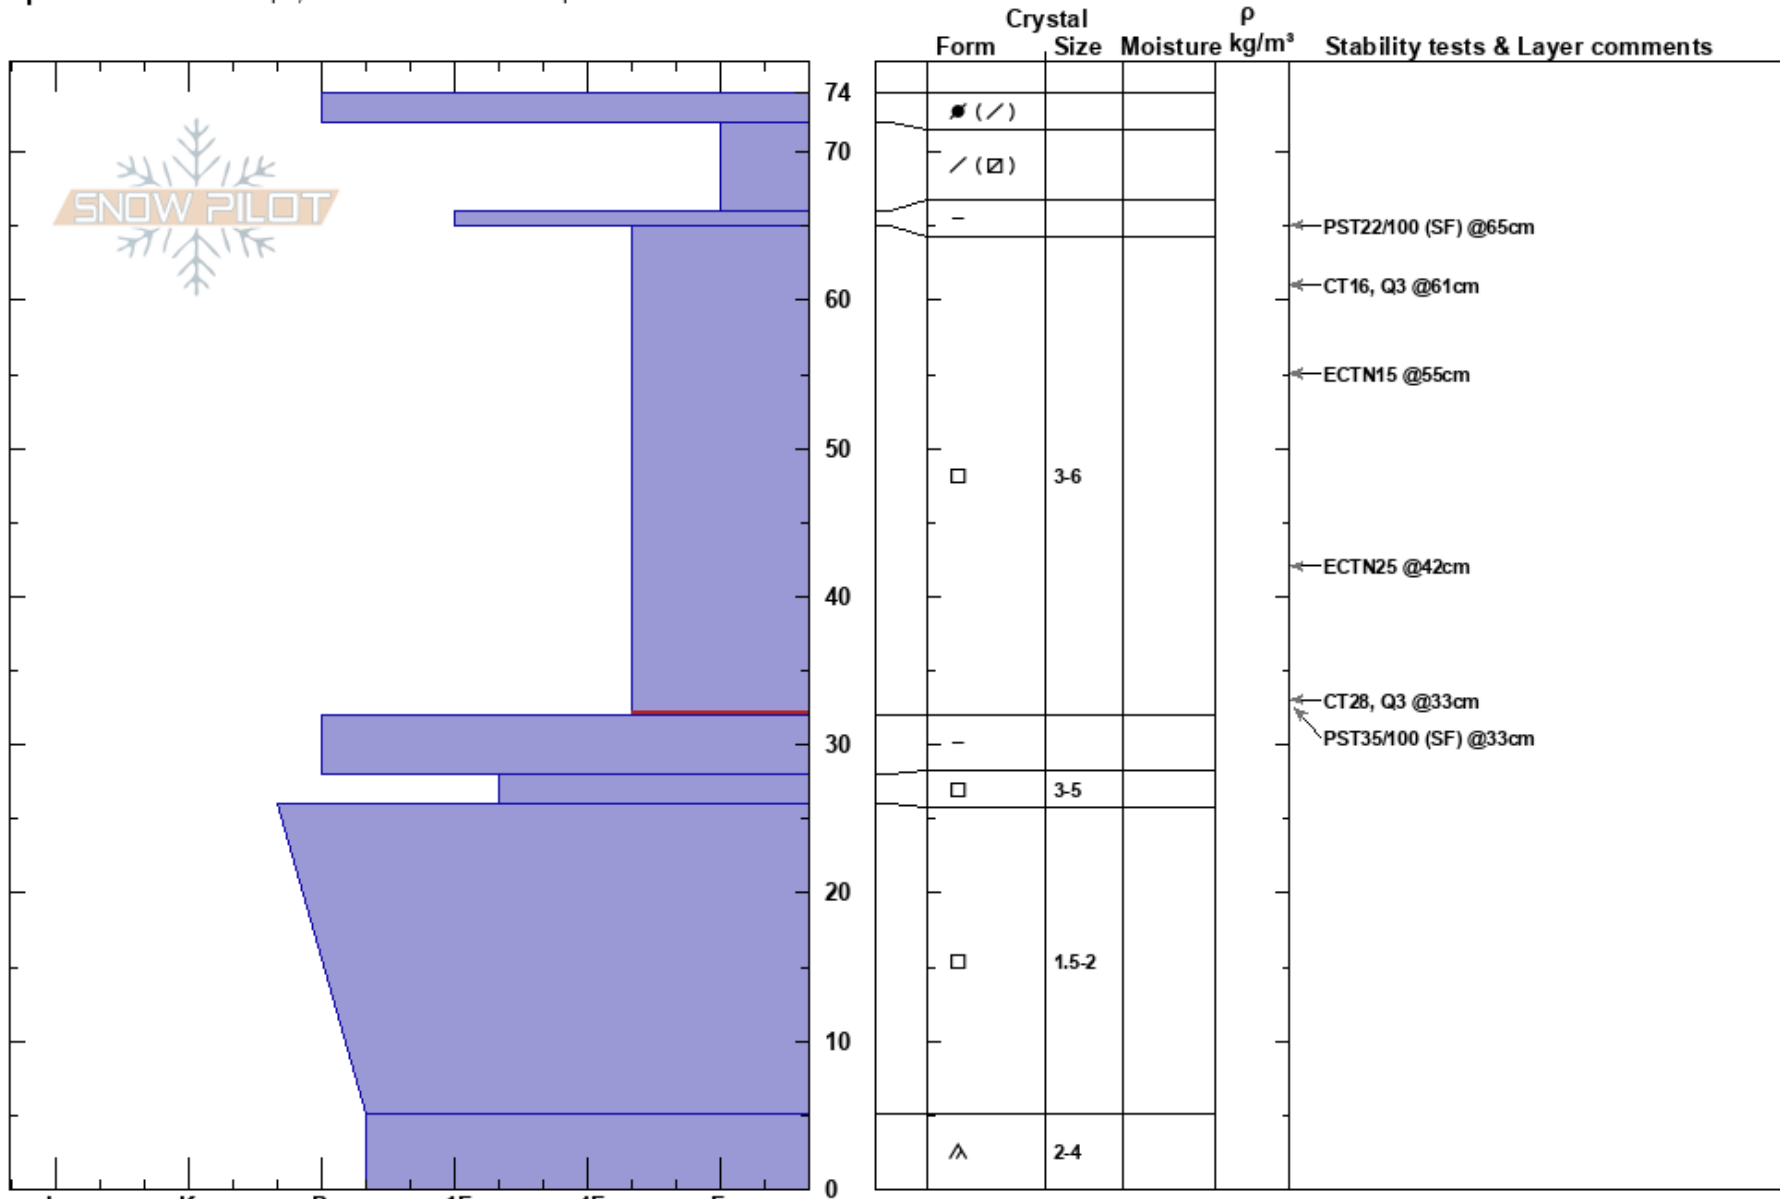

Muddy Peak  
 Madison Range-N  
 MT  
 Elevation: 9440 ft  
 Aspect: 0°

Chris Bilbrey  
 01/30/2017 - 1:00pm  
 Co-ord: 45.22548N, -111.49428W  
 Slope Angle: 25°  
 Wind Loading: no

Stability: Good  
 Air Temperature: -3°C  
 Sky Cover: CLR  
 Precipitation: NO  
 Wind: SW Moderate

HS:74  
 Layer Notes:  
 65-32cm: Problematic layer

Specifics: We skied slope; Snowmobile tracks on slope

Notes: Slab above upper crust was 15 mm (H2O) in 9 cm snow. Slab in between upper 2 crust was 62 mm (H2O) in 27 cm of snow.