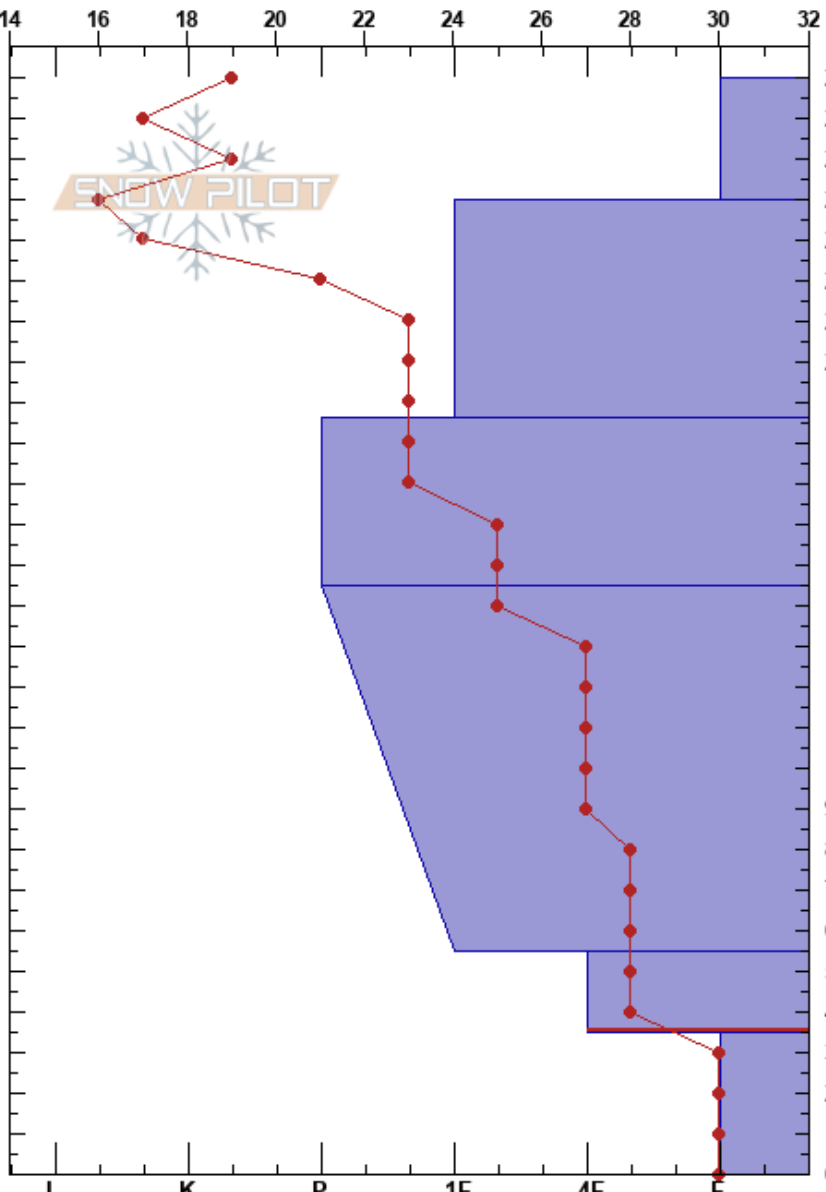

SAS Avi 2 Day 2

San Juan Range

CO

Elevation: 10755 ft

Aspect: N

Specifics: Recent avalanche activity on different slopes; We snowmobiled slope

Daren Jacobson

03/16/2019 - 5:00pm

Co-ord: 37.81051N, -107.63681W

Slope Angle: 20°

Wind Loading: no

Stability:

Air Temperature: 37°F

Sky Cover: CLR

Precipitation: NO

Wind: Calm

HS:270

PF:52 55-35cm:Problematic layer

Layer Notes:

Form	Crystal		Moisture	ρ kg/m ³	Stability tests & Layer comments
	Size				
/	2				
•	0.5				
•	0.5				← STH @195cm
•	1				
^	2				
□	3				CTN ← ECTX @ ground w/XL load