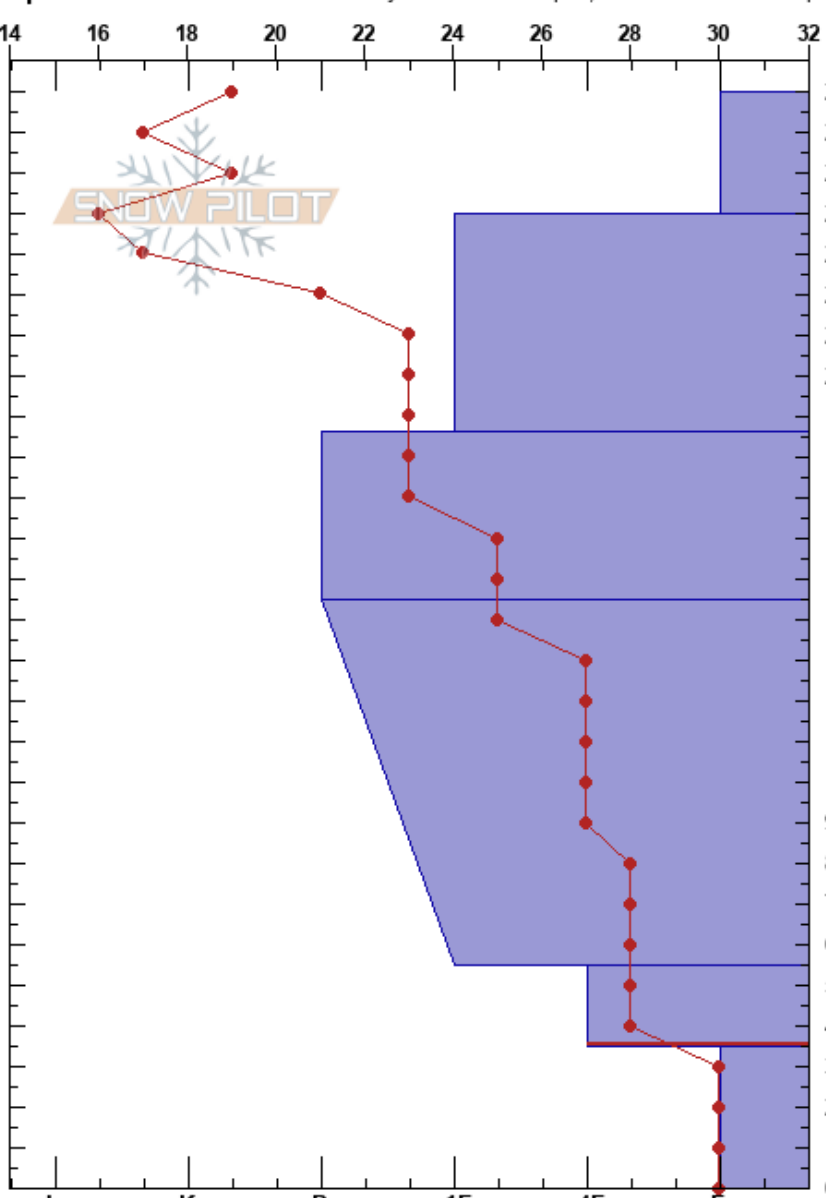

SAS Avi 2 Day 2

San Juan Range

CO

Elevation: 10755 ft

Aspect: N

Specifics: Recent avalanche activity on different slopes; We snowmobiled slope

Daren Jacobson

03/16/2019 - 5:00pm

Co-ord: 37.81051N, -107.63681W

Slope Angle: 20°

Wind Loading: no

Stability:

Air Temperature: 37°F

Sky Cover: CLR

Precipitation: NO

Wind: Calm

HS:270

PF:52 55-35cm:Problematic layer

Layer Notes:

Form	Crystal Size	Moisture	ρ kg/m ³	Stability tests & Layer comments
/	2			
•	0.5			
•	0.5			← STH @195cm
•	1			
^	2			
□	3			CTN ← ECTX @ ground w/XL load