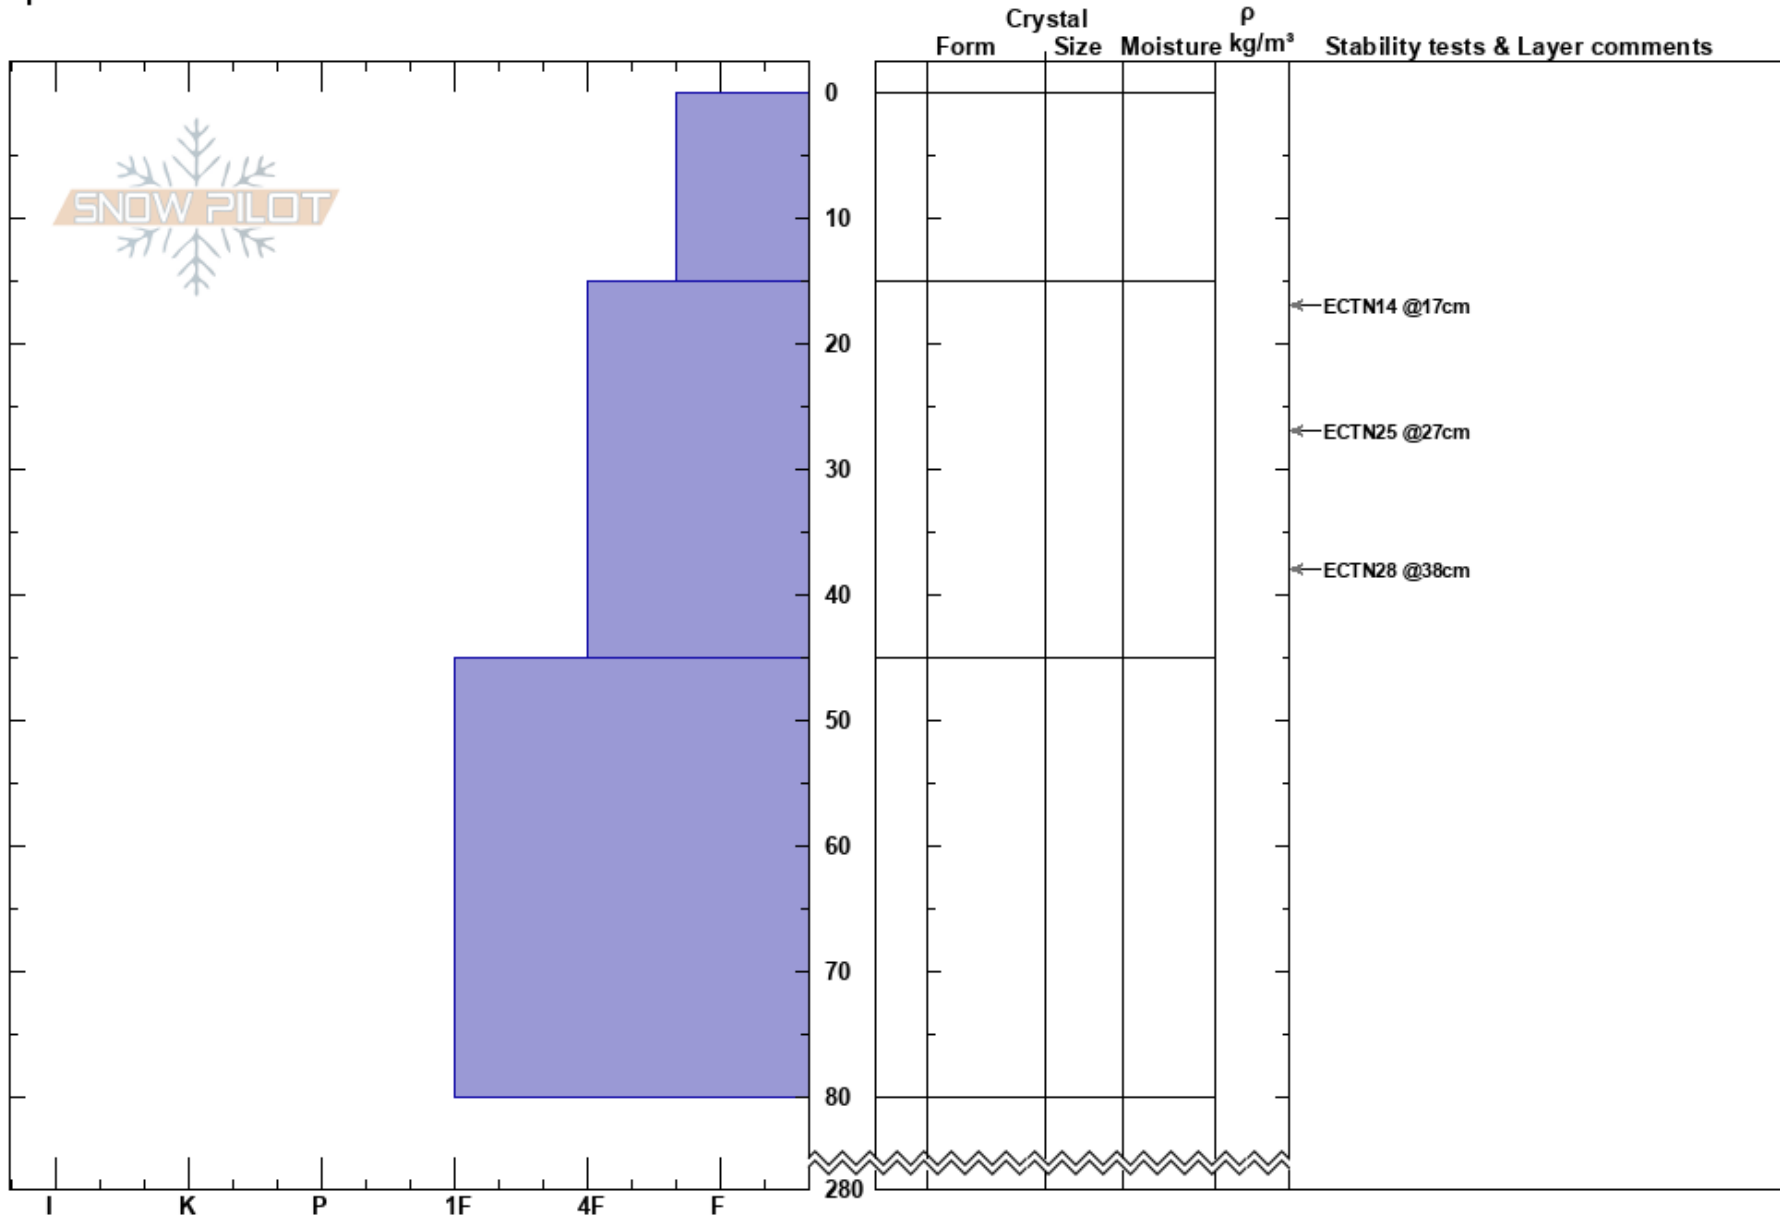

TP Hold my beer
 Monashee
 BC
 Elevation: 1910 m
 Aspect: N
 Specifics:

Nate Elman
 16/03/2019 - 12:40
 Co-ord:
 Slope Angle: 30°
 Wind Loading:

Stability:
 Air Temperature:
 Sky Cover: BKN
 Precipitation: NO
 Wind: Calm

HS:280

Layer Notes:

Notes: Did not actually record HS. HS is unknown but to put results in need to have a HS.