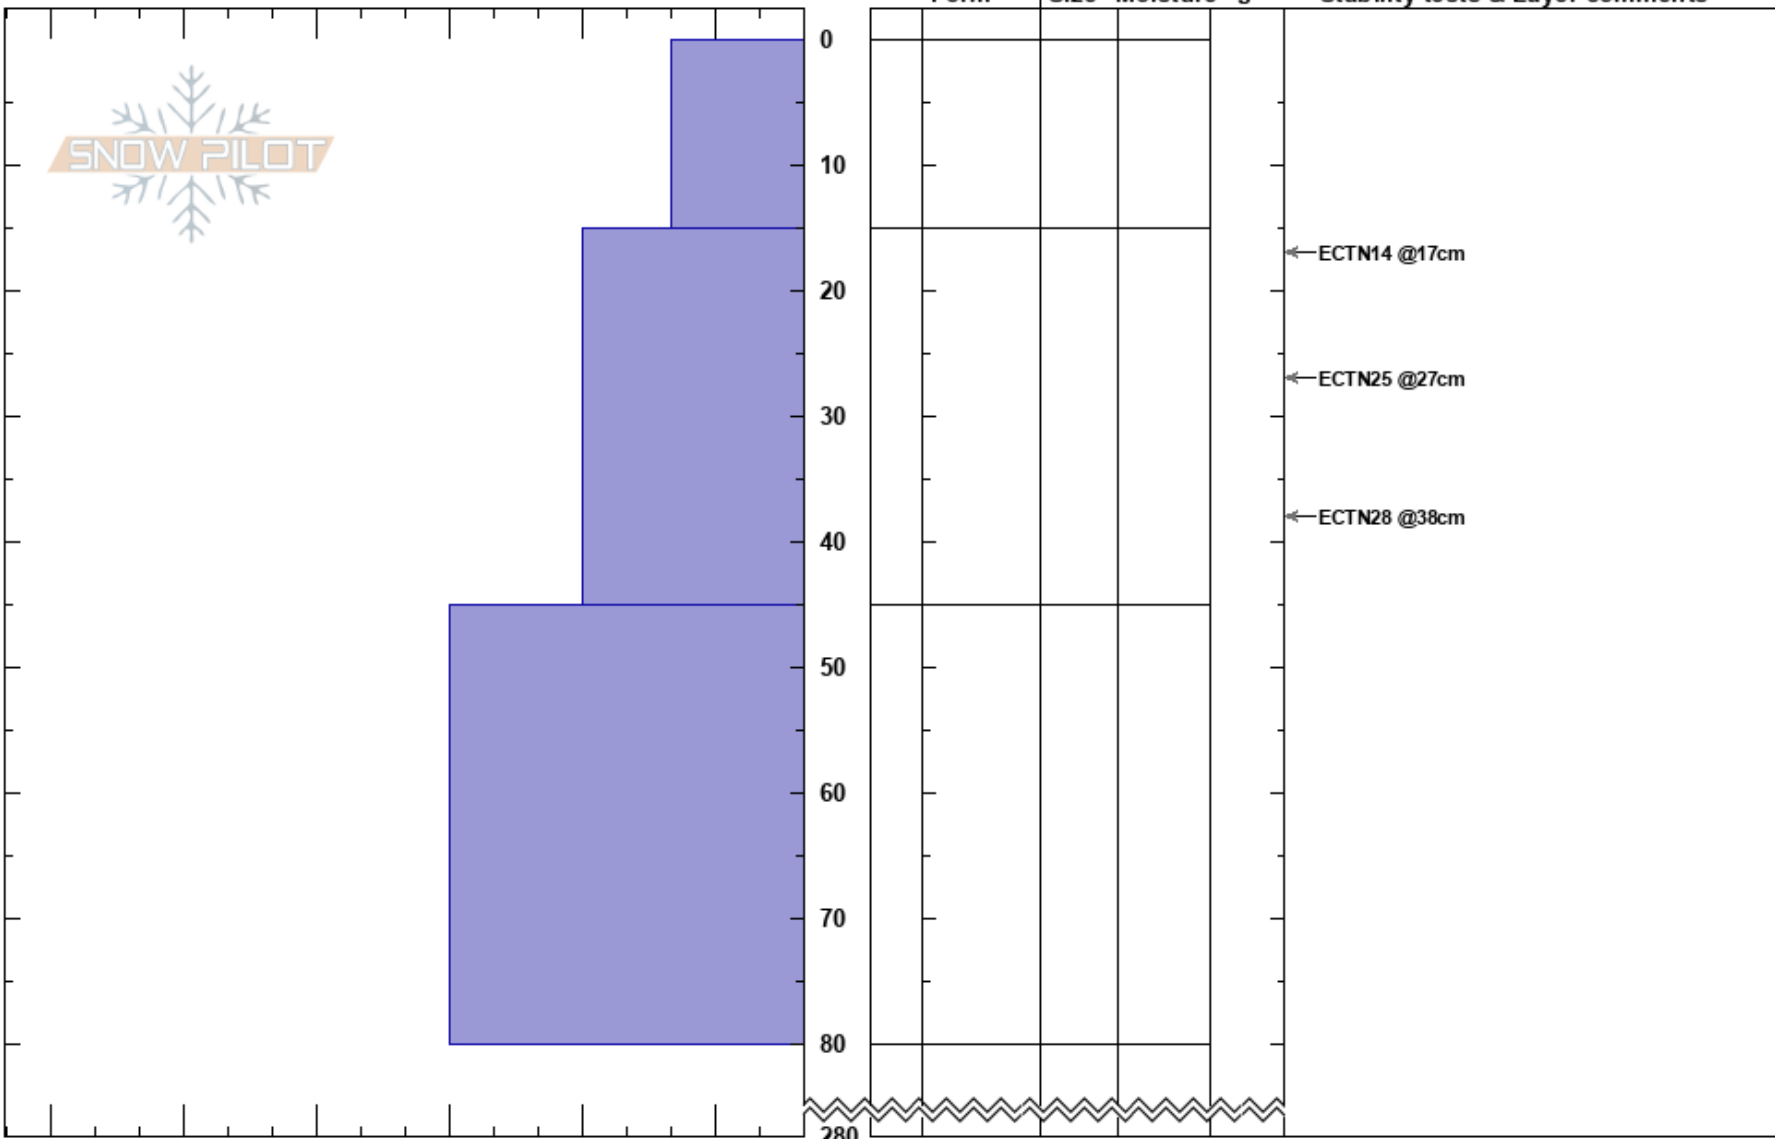

TP Hold my beer
 Monashee
 BC
Elevation: 1910 m
Aspect: N
Specifics:

Nate Elman
 16/03/2019 - 12:40
Co-ord:
Slope Angle: 30°
Wind Loading:

Stability:
Air Temperature:
Sky Cover: BKN
Precipitation: NO
Wind: Calm

HS:280

Layer Notes:

Notes: Did not actually record HS. HS is unknown but to put results in need to have a HS.