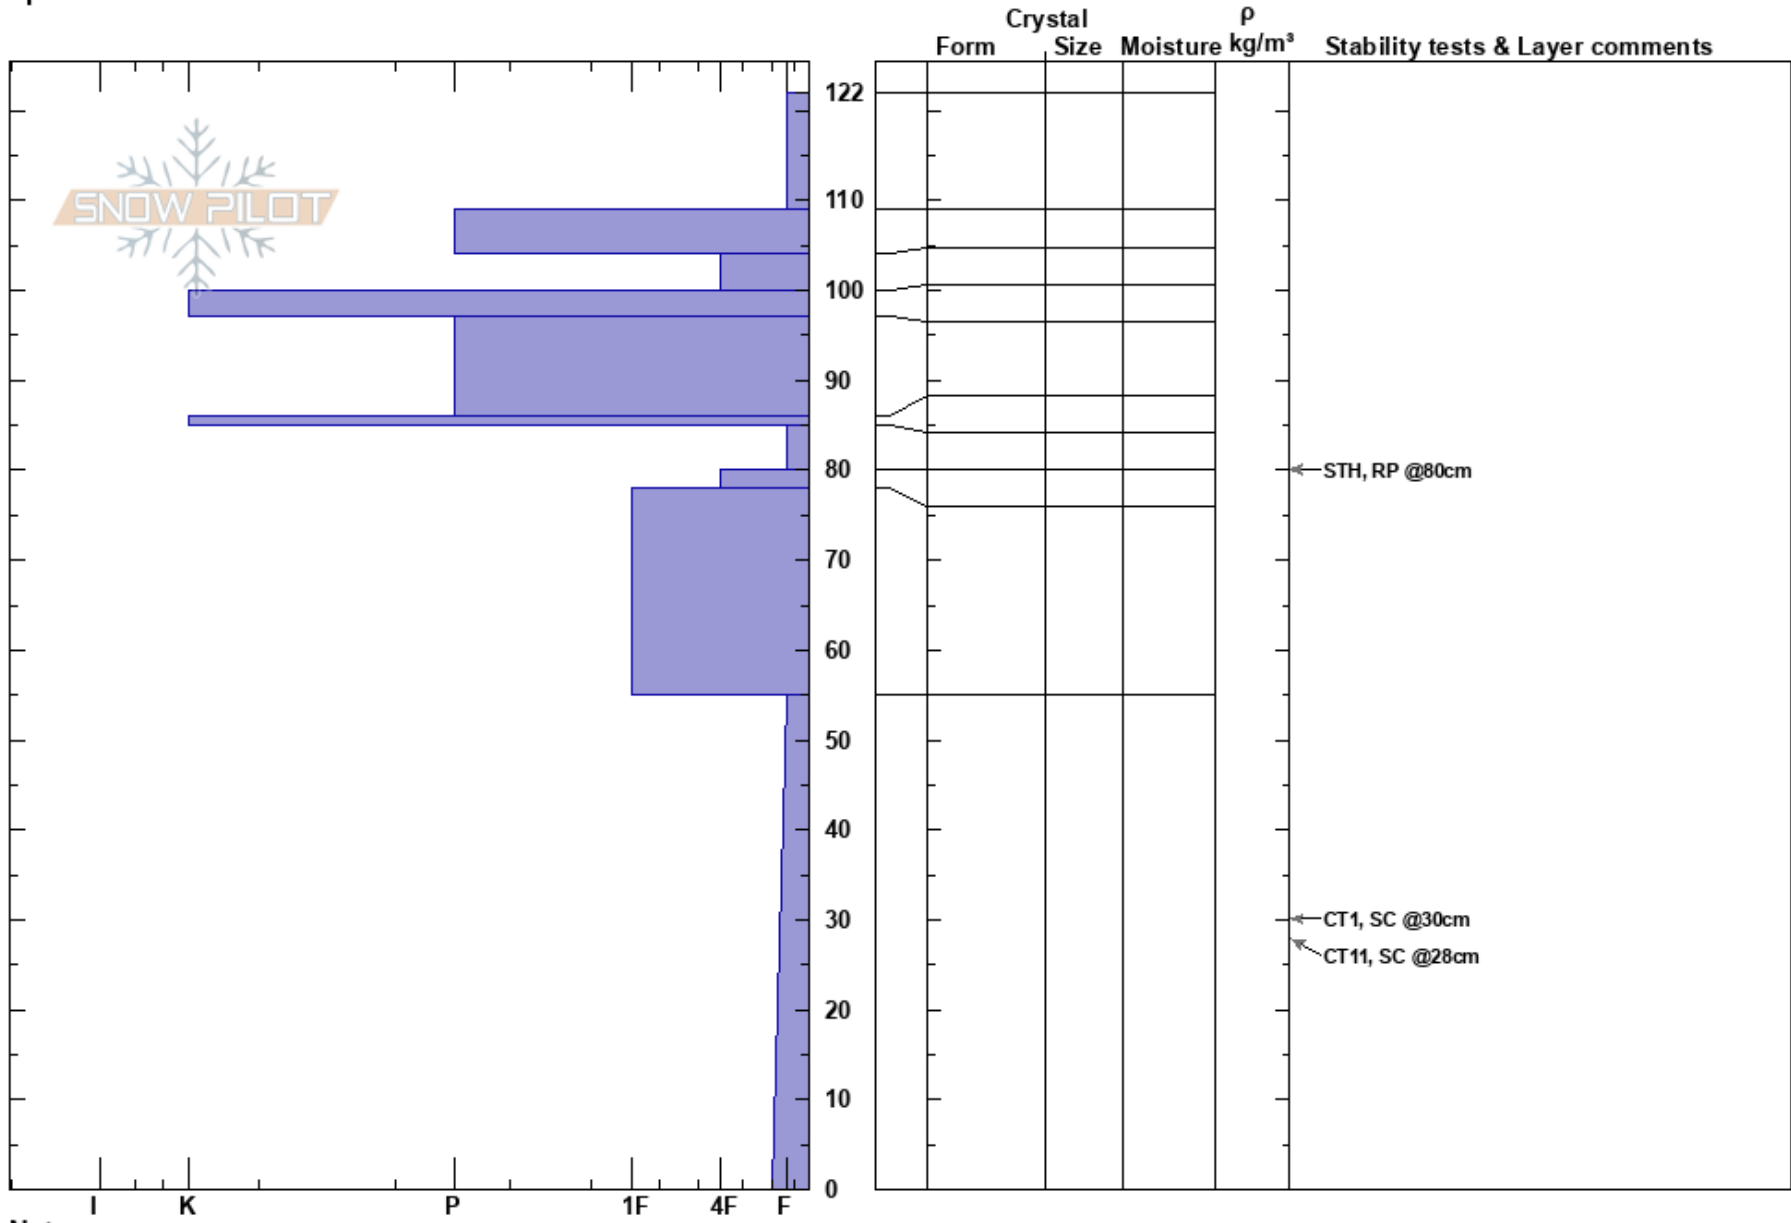

Grouse Mountain
 Gore Range
 CO
 Elevation: 7950 ft
 Aspect: NW
 Specifics:

Dylan Craaybeek
 03/12/2019 - 11:00am
 Co-ord:
 Slope Angle: 23°
 Wind Loading:

Stability: **HS:122**
 Air Temperature: 0°C
 Sky Cover: OVC
 Precipitation: NO
 Wind: Calm
 PF: 15 55-0cm: Problematic layer