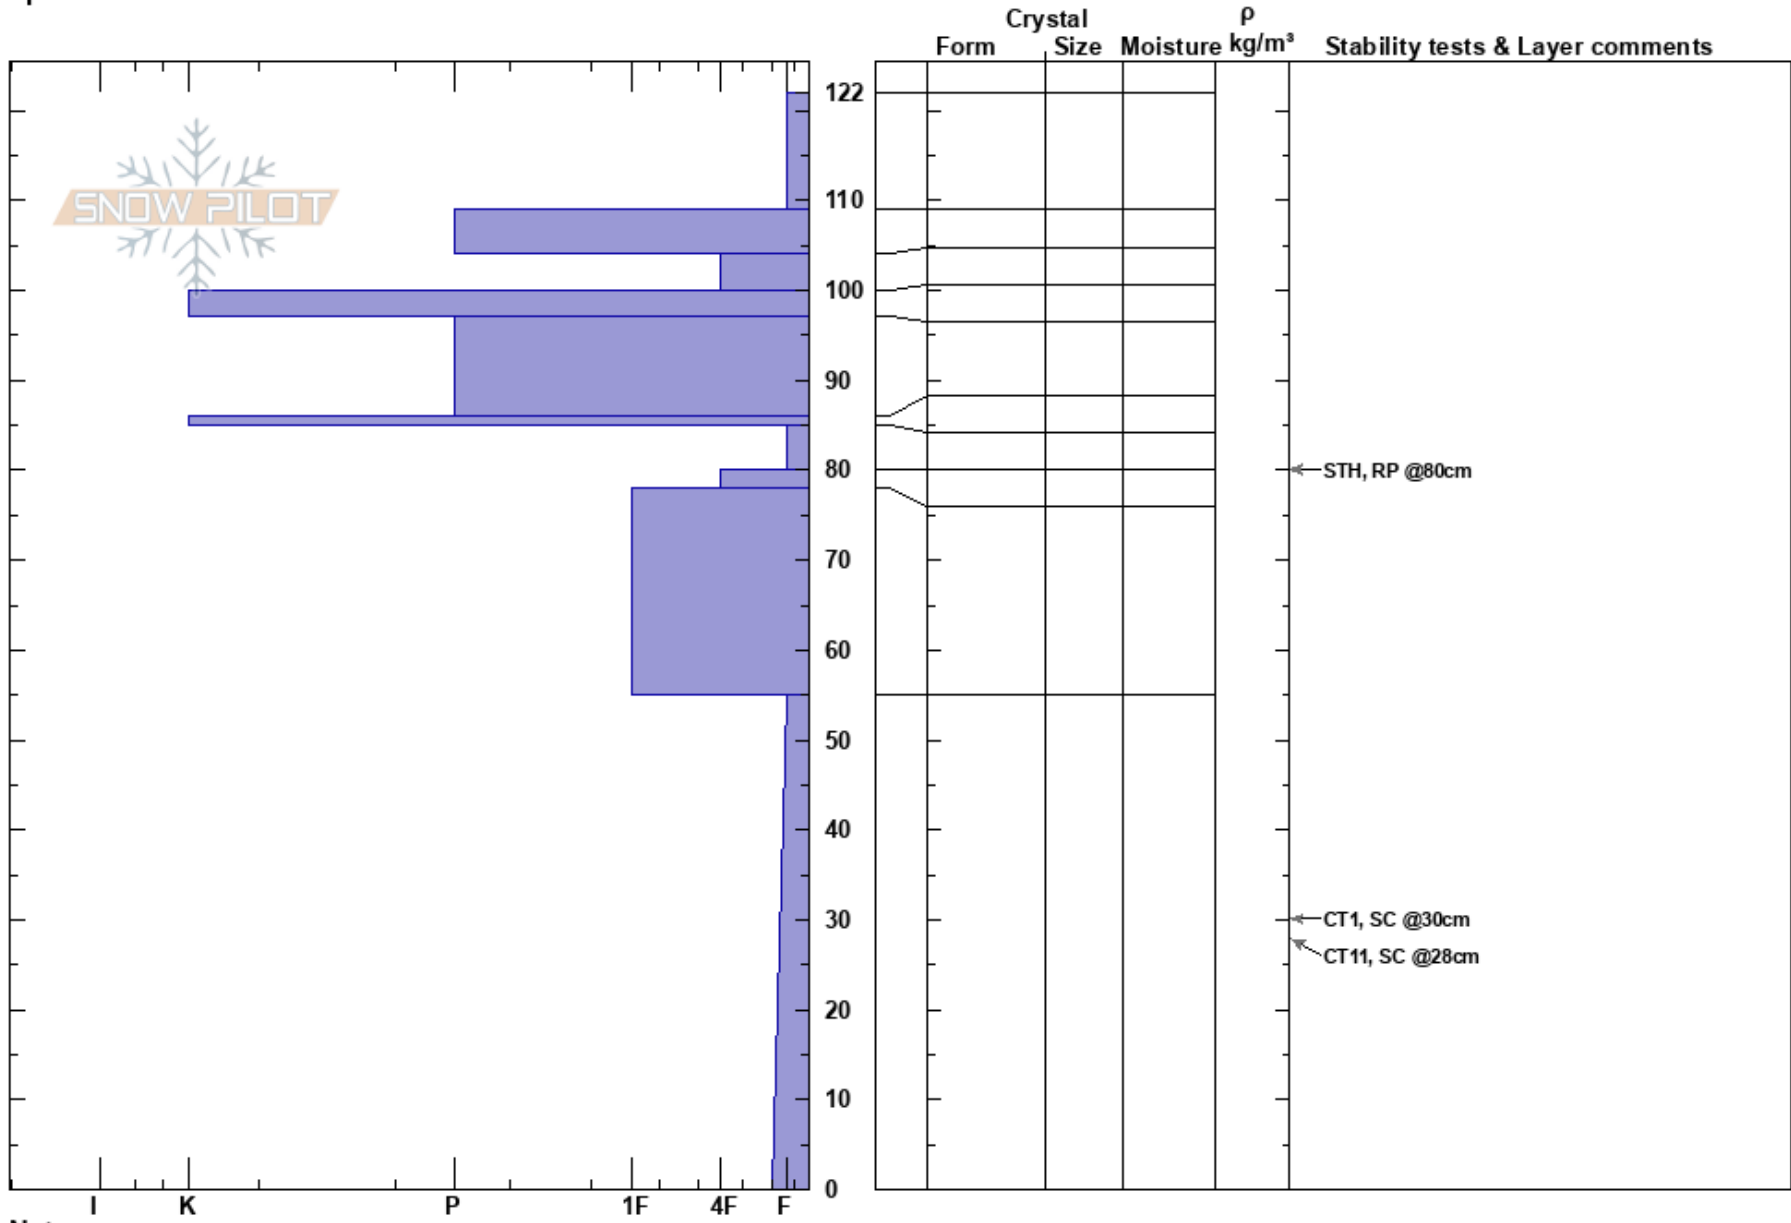

Grouse Mountain
 Gore Range
 CO
 Elevation: 7950 ft
 Aspect: NW
 Specifics:

Dylan Craaybeek
 03/12/2019 - 11:00am
 Co-ord:
 Slope Angle: 23°
 Wind Loading:

Stability: **HS:122**
 Air Temperature: 0°C
 Sky Cover: OVC
 Precipitation: NO
 Wind: Calm
 PF:15 55-0cm: Problematic layer