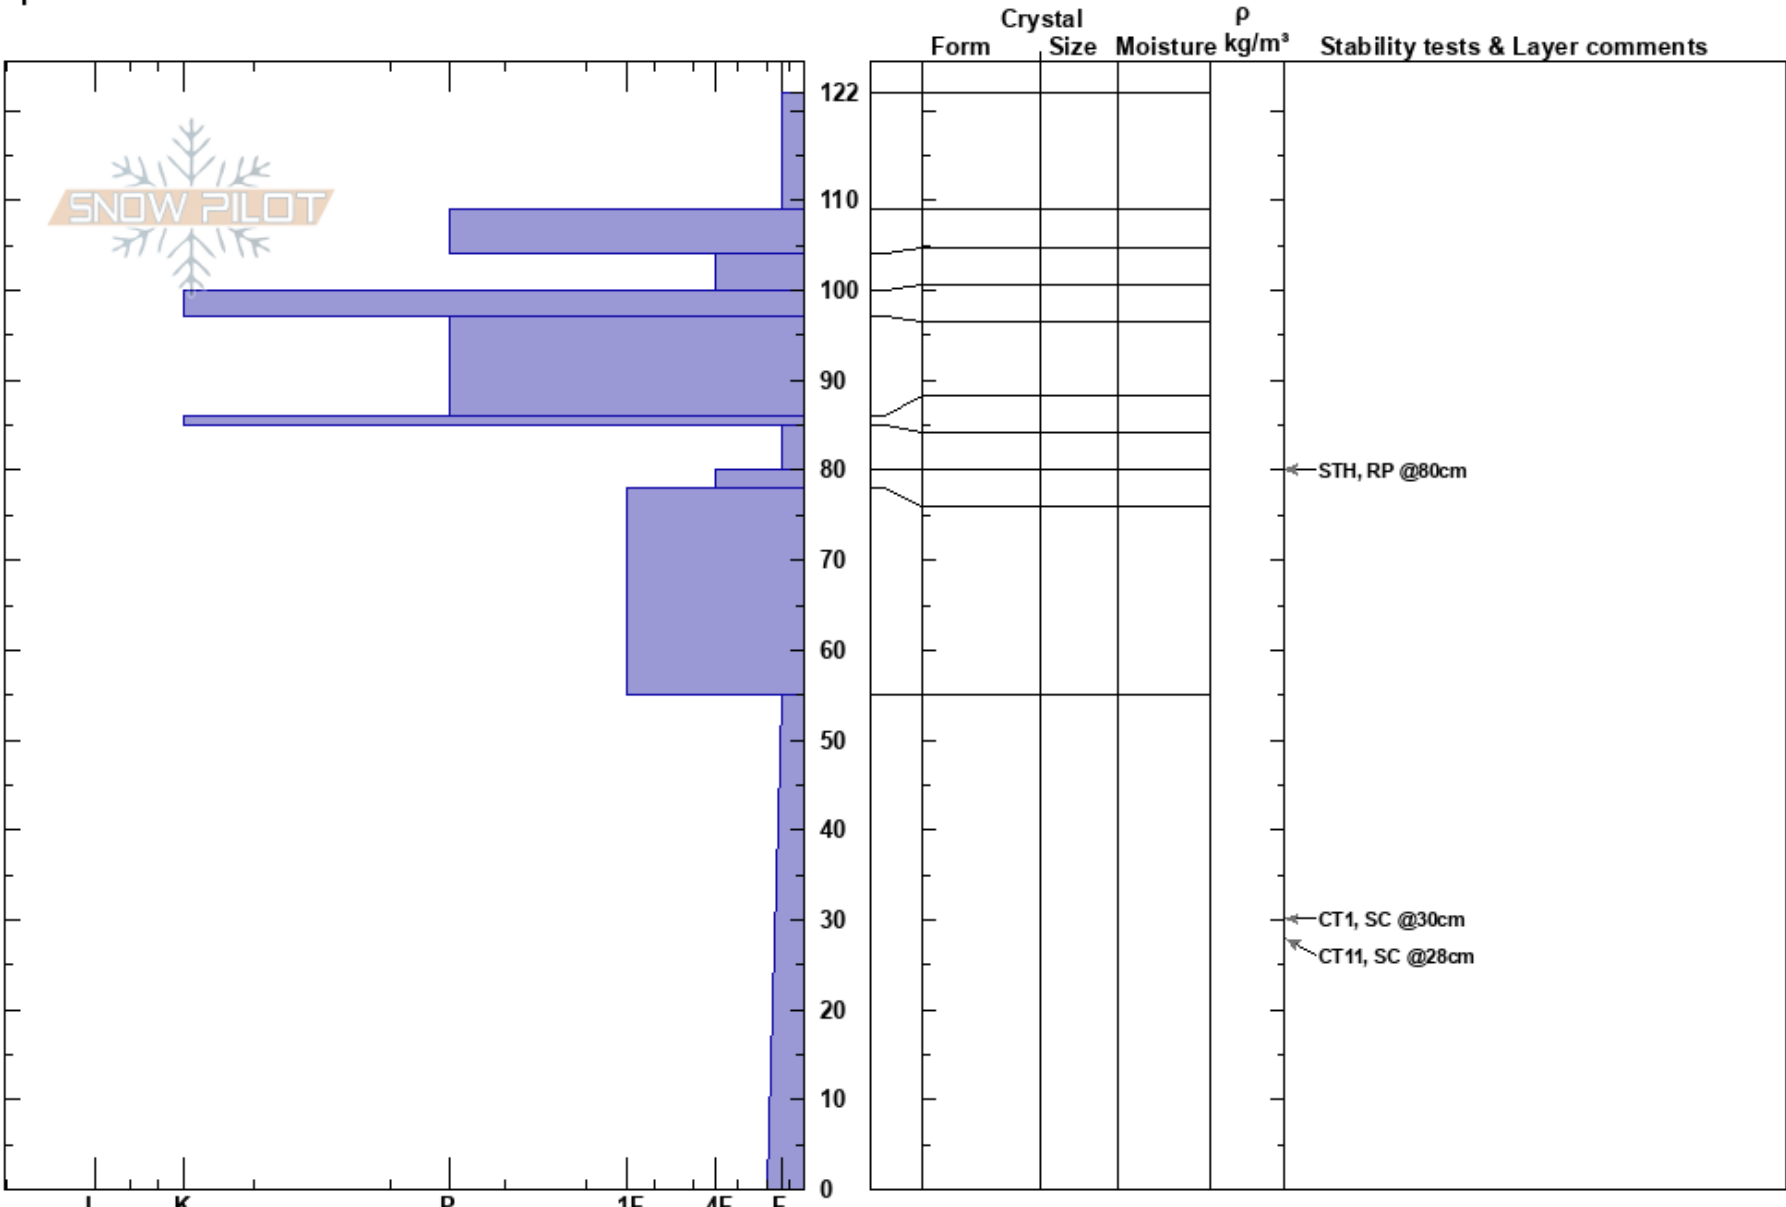

Grouse Mountain
 Gore Range
 CO
 Elevation: 7950 ft
 Aspect: NW
 Specifics:

Dylan Craaybeek
 03/12/2019 - 11:00am
 Co-ord:
 Slope Angle: 23°
 Wind Loading:

Stability:
 Air Temperature: 0°C
 Sky Cover: OVC
 Precipitation: NO
 Wind: Calm

HS:122
 PF:15 55-0cm: Problematic layer

Notes: