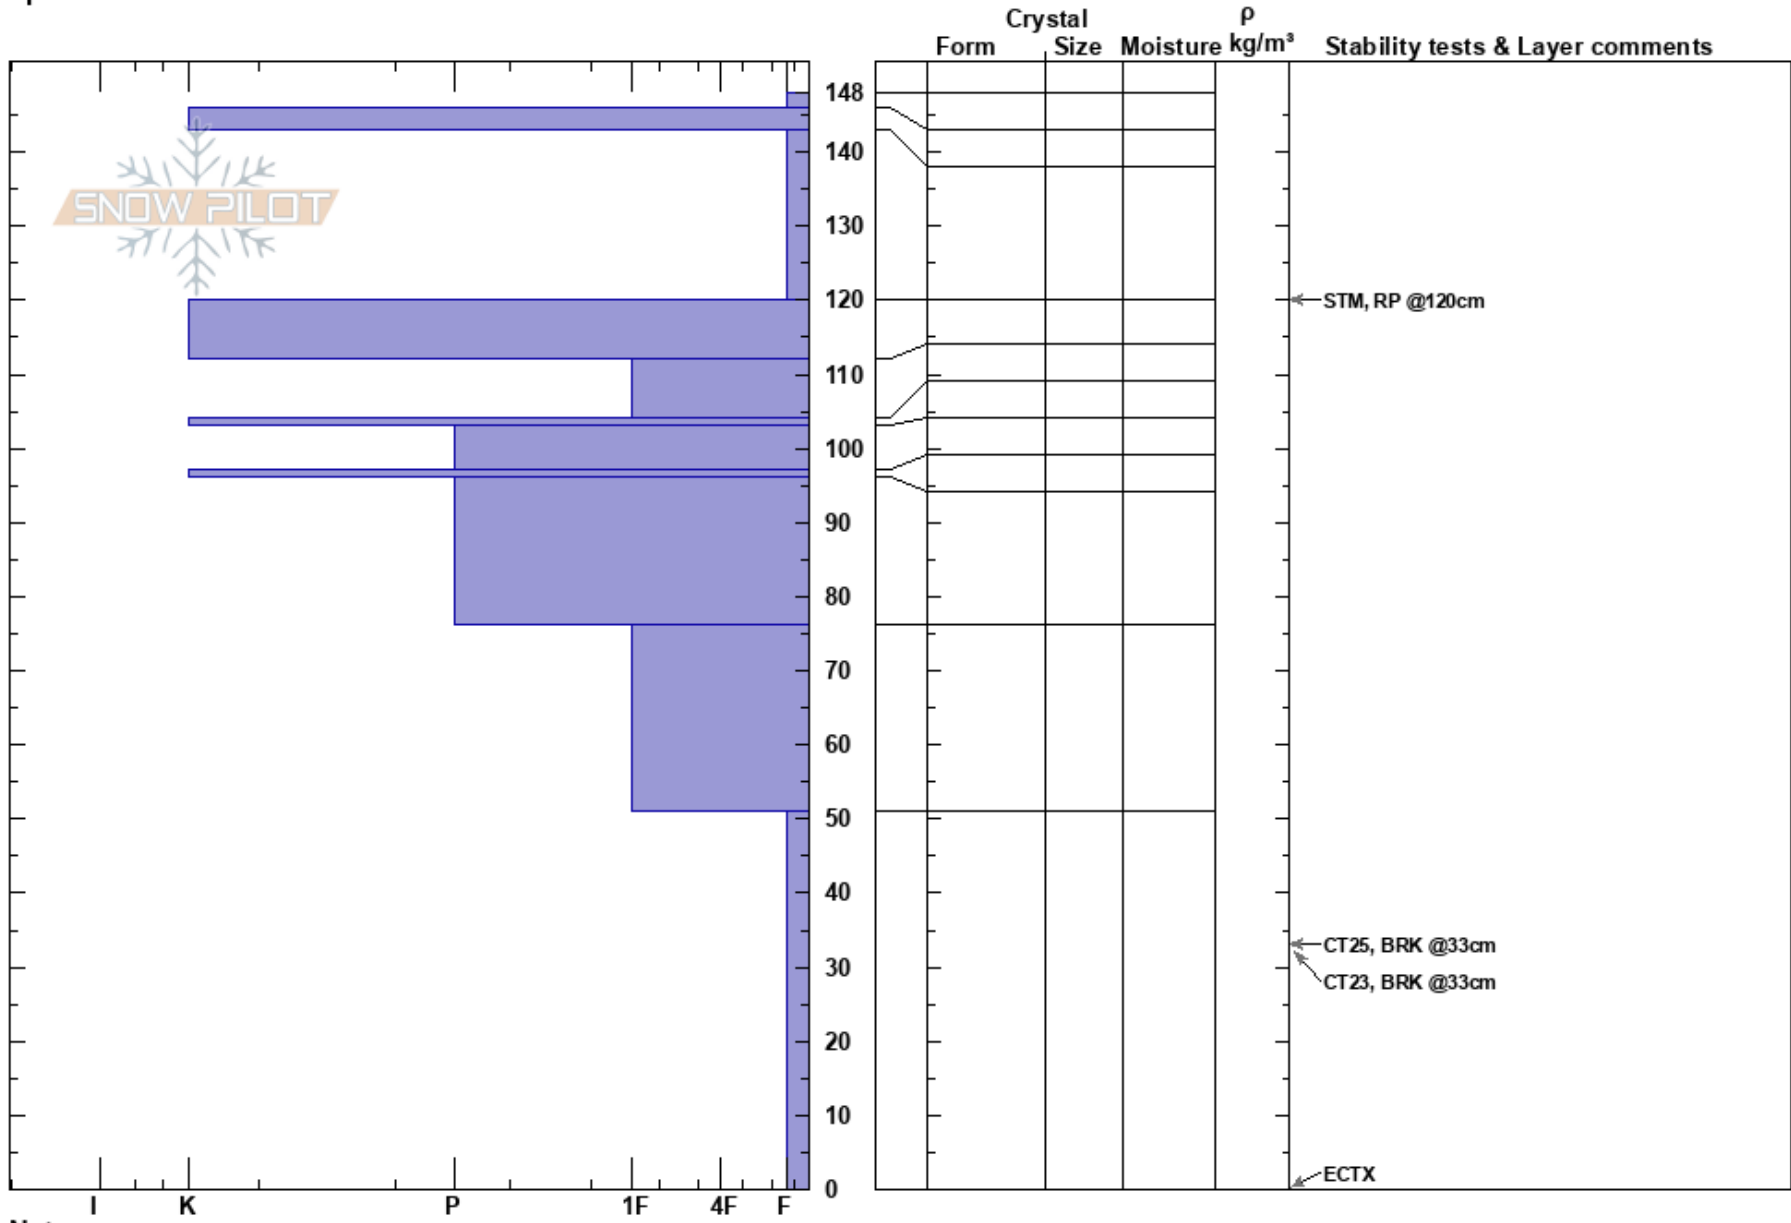

Bald Mtn Test Pit
 Gore Range
 CO
 Elevation: 8900 ft
 Aspect: N
 Specifics:

Dylan Craaybeek
 03/12/2019 - 9:15am
 Co-ord:
 Slope Angle: 3°
 Wind Loading:

Stability: **HS:148**
 Air Temperature: 1°C **PF:15** 51-0cm: Problematic layer
 Sky Cover: FEW
 Precipitation: NO
 Wind: Calm

Notes: tests all failing on basal facets