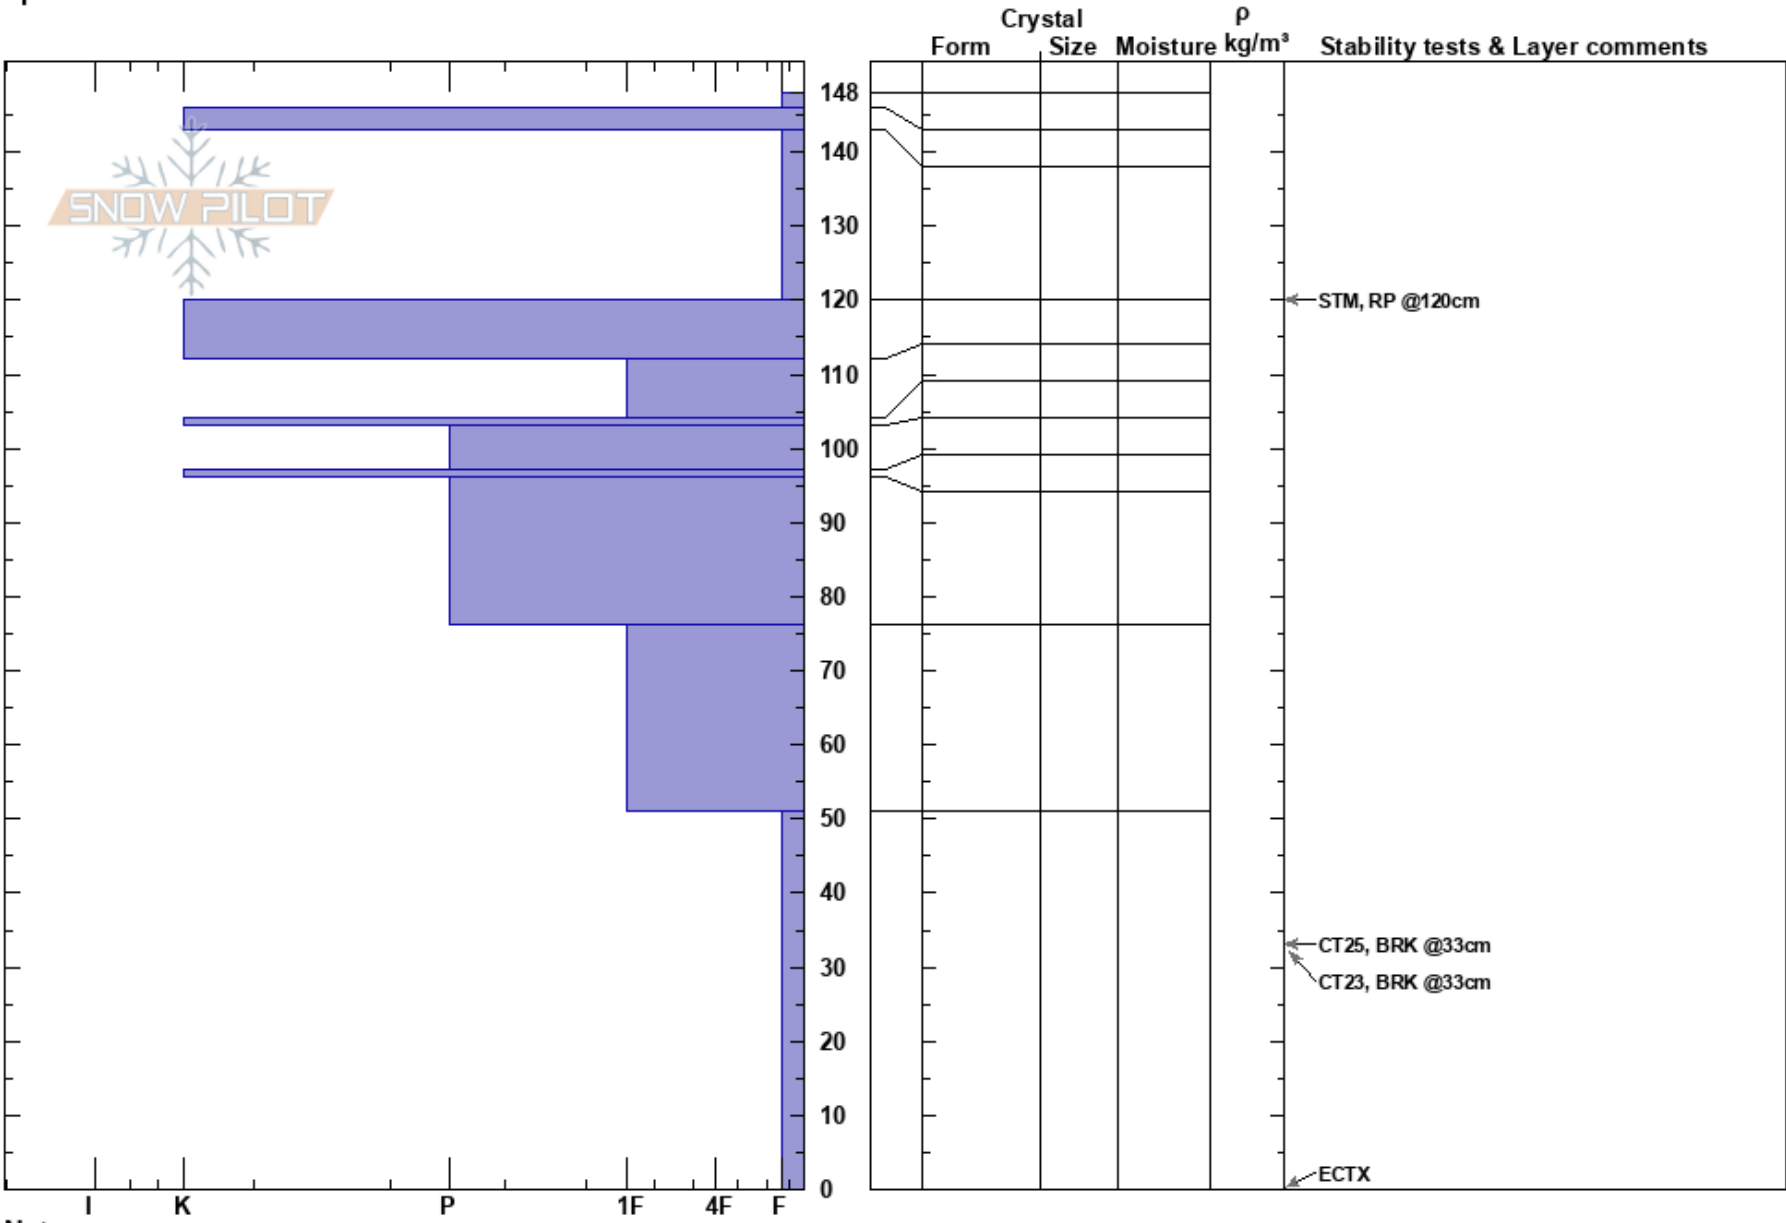

Bald Mtn Test Pit
 Gore Range
 CO
 Elevation: 8900 ft
 Aspect: N
 Specifics:

Dylan Craaybeek
 03/12/2019 - 9:15am
 Co-ord:
 Slope Angle: 3°
 Wind Loading:

Stability: **HS:148**
 Air Temperature: 1°C **PF:15** 51-0cm: Problematic layer
 Sky Cover: FEW
 Precipitation: NO
 Wind: Calm

Layer Notes:

Notes: tests all failing on basal facets