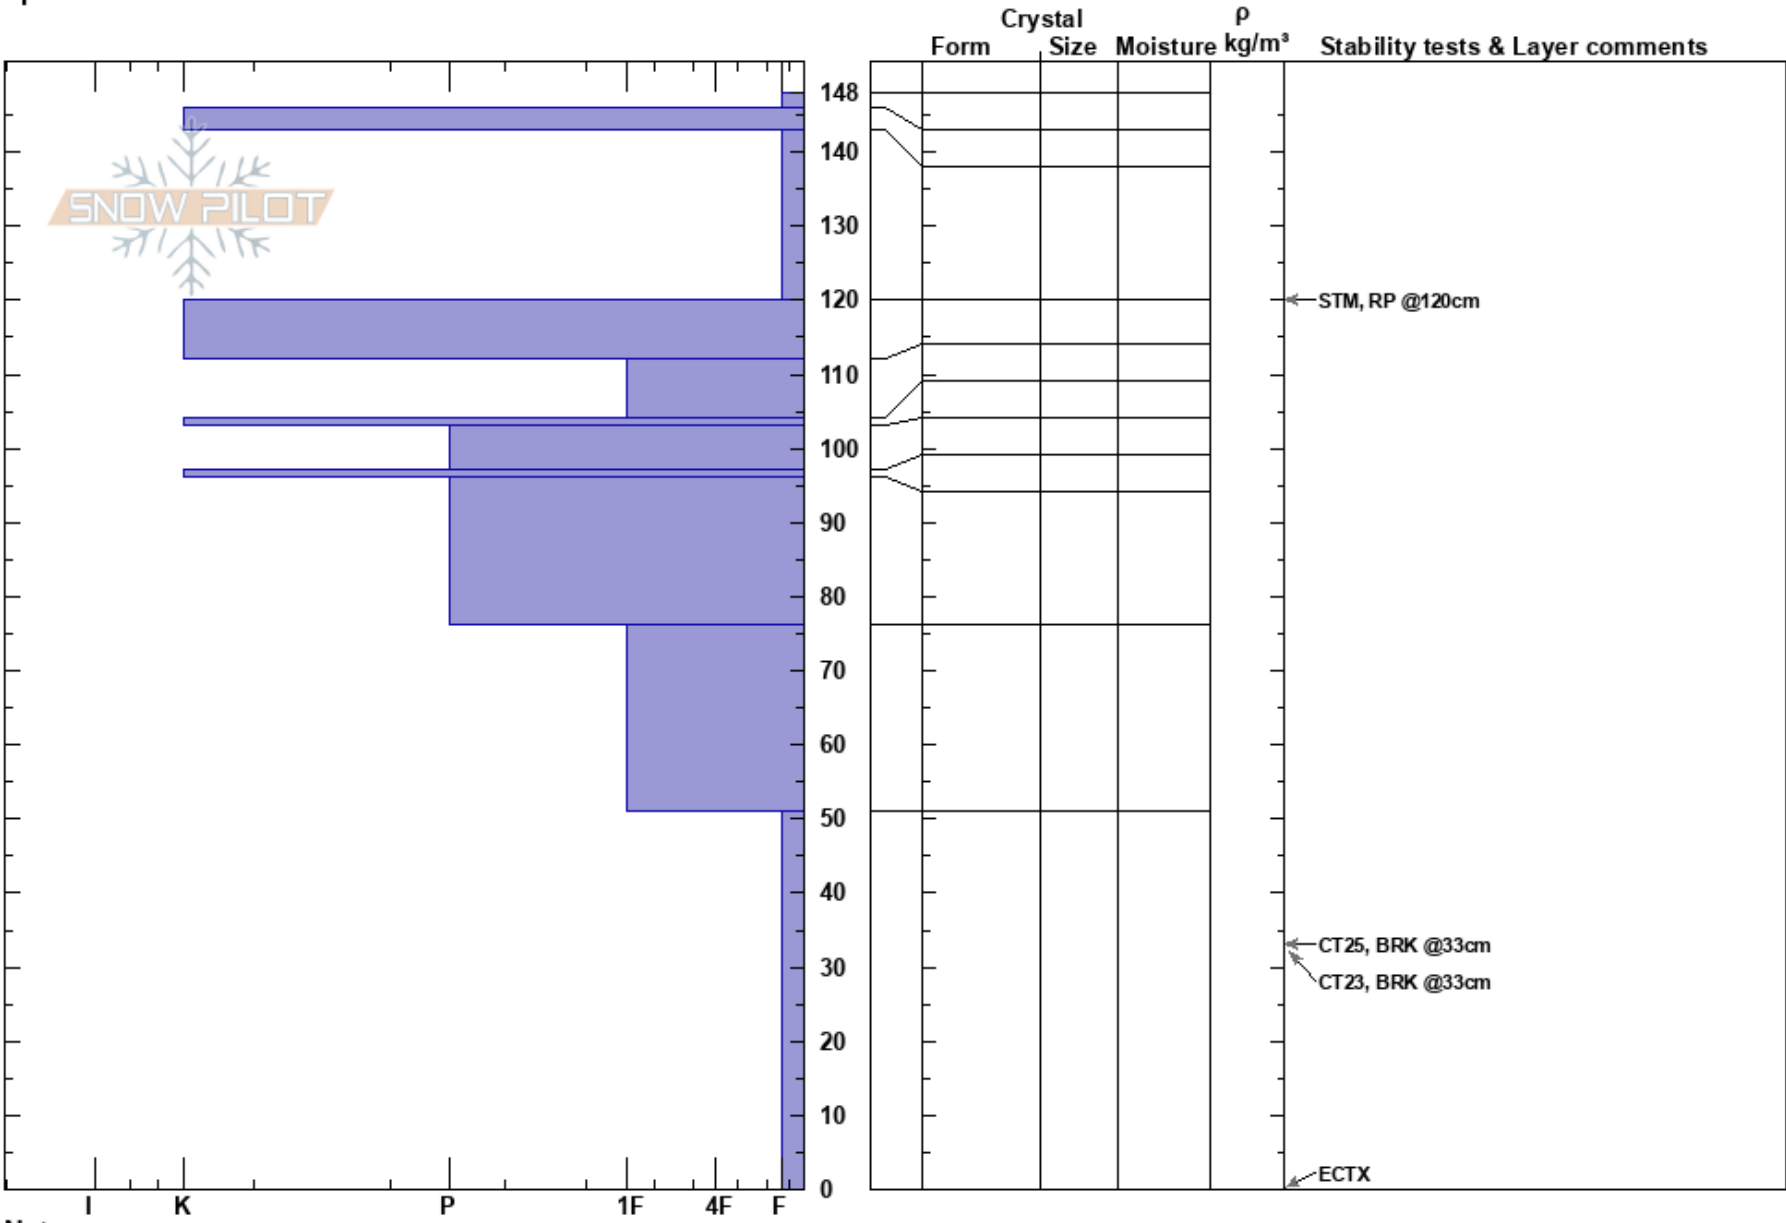

Bald Mtn Test Pit  
 Gore Range  
 CO  
 Elevation: 8900 ft  
 Aspect: N  
 Specifics:

Dylan Craaybeek  
 03/12/2019 - 9:15am  
 Co-ord:  
 Slope Angle: 3°  
 Wind Loading:

Stability: **HS:148**  
 Air Temperature: 1°C **PF:15** 51-0cm: Problematic layer  
 Sky Cover: FEW  
 Precipitation: NO  
 Wind: Calm

Layer Notes:

Notes: tests all failing on basal facets