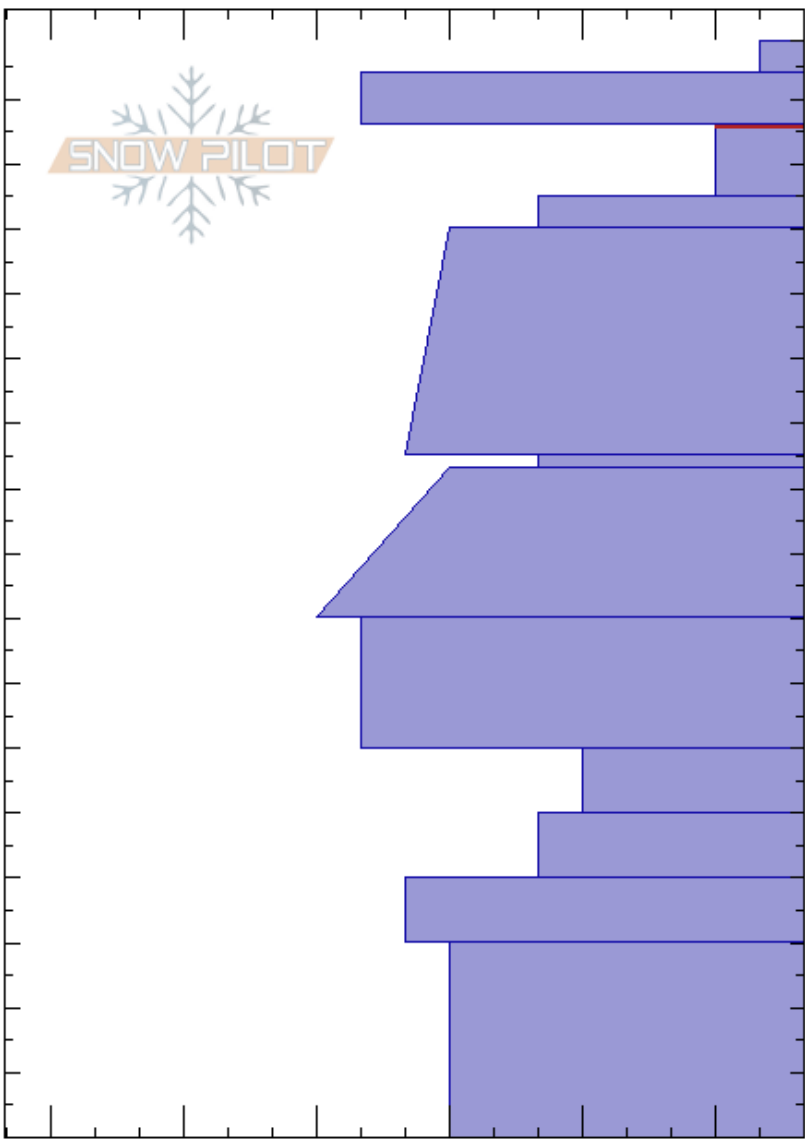

Frazier Basin
 Bridger Range
 MT
Elevation: 8700 ft
Aspect: 9°
Specifics: We skied slope

Andrew Schauer
 03/16/2019 - 11:30pm
Co-ord: 45.92098N, -110.98024W
Slope Angle: 36°
Wind Loading: previous

Stability: Good
Air Temperature: HS:169
Precipitation: NO
Wind: E Moderate
PF: 50 156-145cm: Problematic layer

Crystal Form	Crystal Size	Moisture	ρ kg/m ³	Stability tests & Layer comments
•				
□ (/)	1			← ECTN12 @156cm
•				
•				
^				
^	3-6			
⊙ ⊙				
^				

Notes: