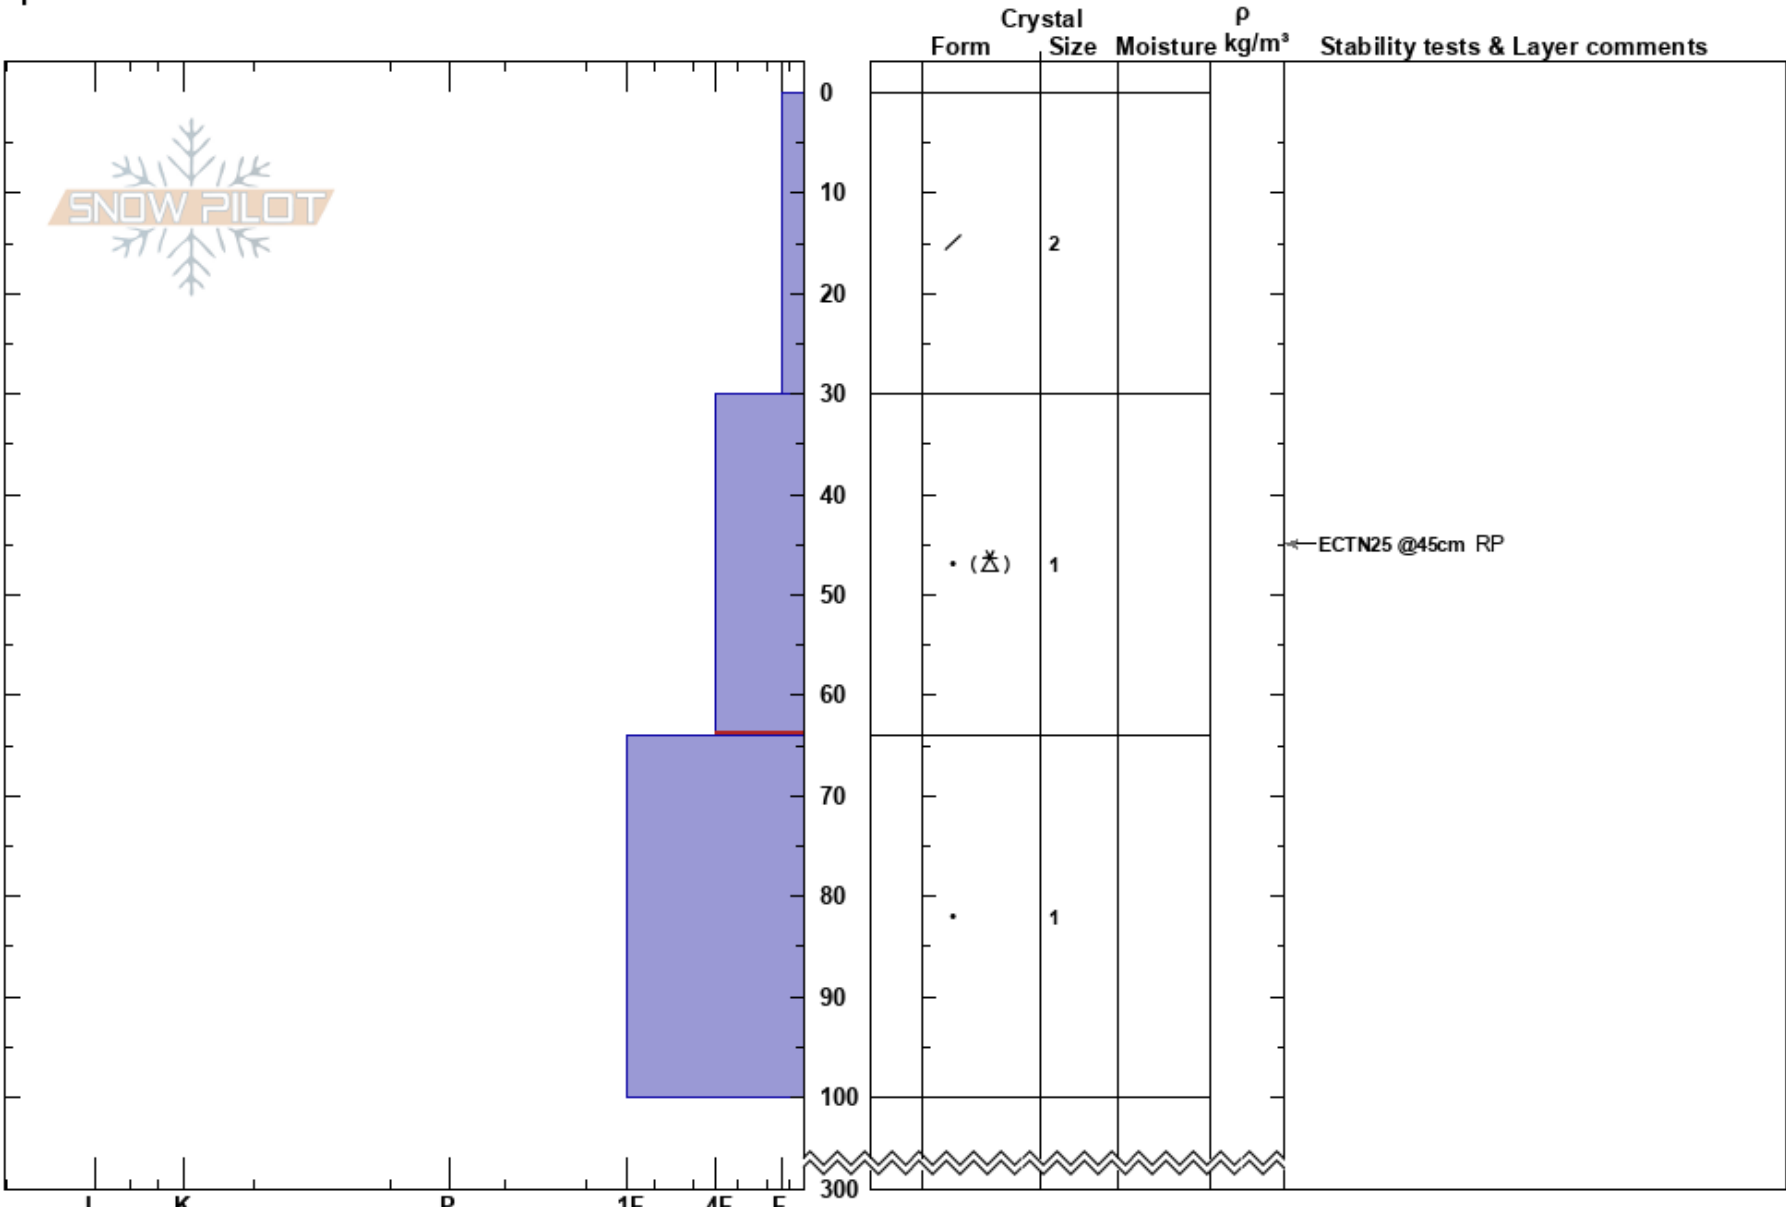

Toto lower left
 Wasatch Range
 UT
 Elevation: 8114 ft
 Aspect: N
 Specifics:

Jon Hall
 03/14/2019 - 3:15pm
 Co-ord: 41.21050N, -111.88560E
 Slope Angle: 30°
 Wind Loading: previous

Stability:
 Air Temperature:
 Sky Cover: SCT
 Precipitation: NO
 Wind: Calm

HS:300
 PF:50 30-64cm:Problematic layer

Notes: