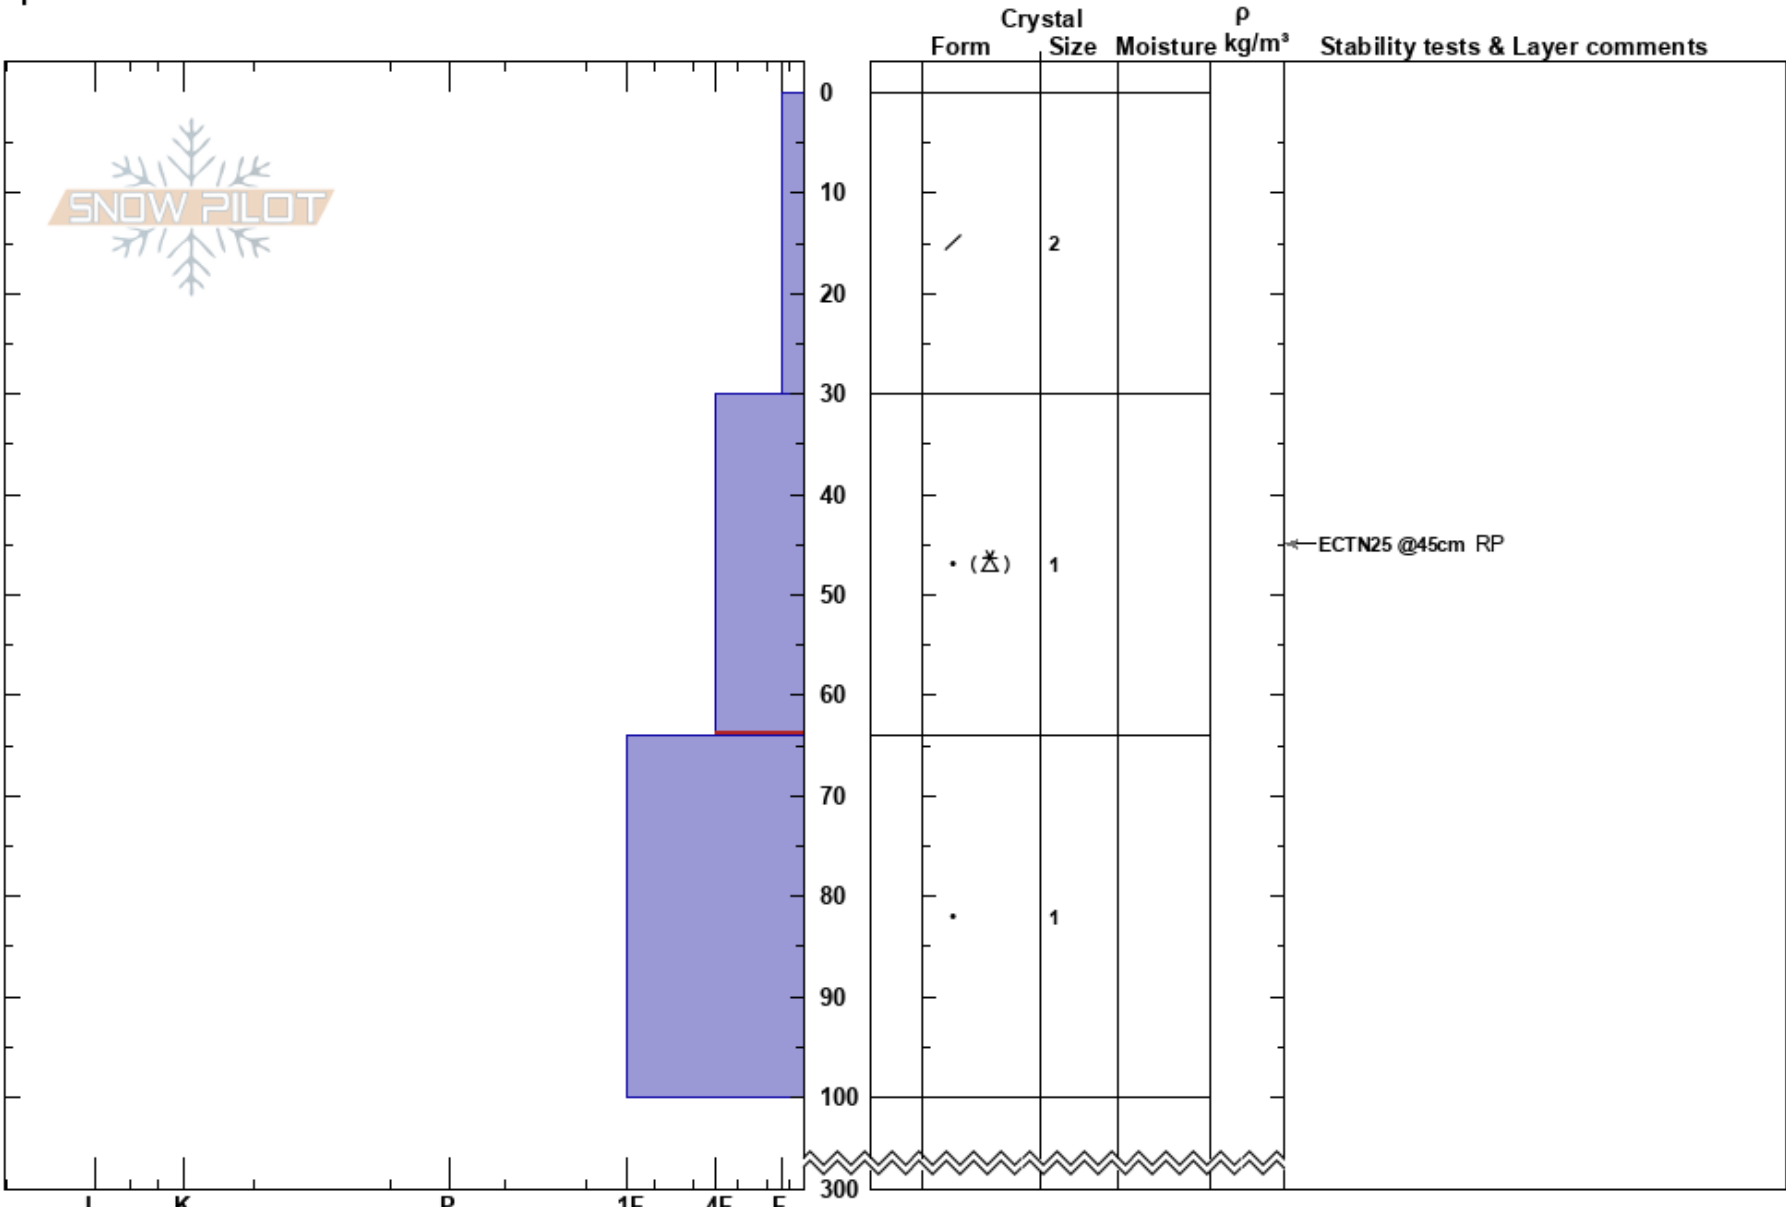

Toto lower left
 Wasatch Range
 UT
 Elevation: 8114 ft
 Aspect: N
 Specifics:

Jon Hall
 03/14/2019 - 3:15pm
 Co-ord: 41.21050N, -111.88560E
 Slope Angle: 30°
 Wind Loading: previous

Stability: **HS:300**
 Air Temperature: **PF:50** 30-64cm:Problematic layer
 Sky Cover: SCT
 Precipitation: NO
 Wind: Calm