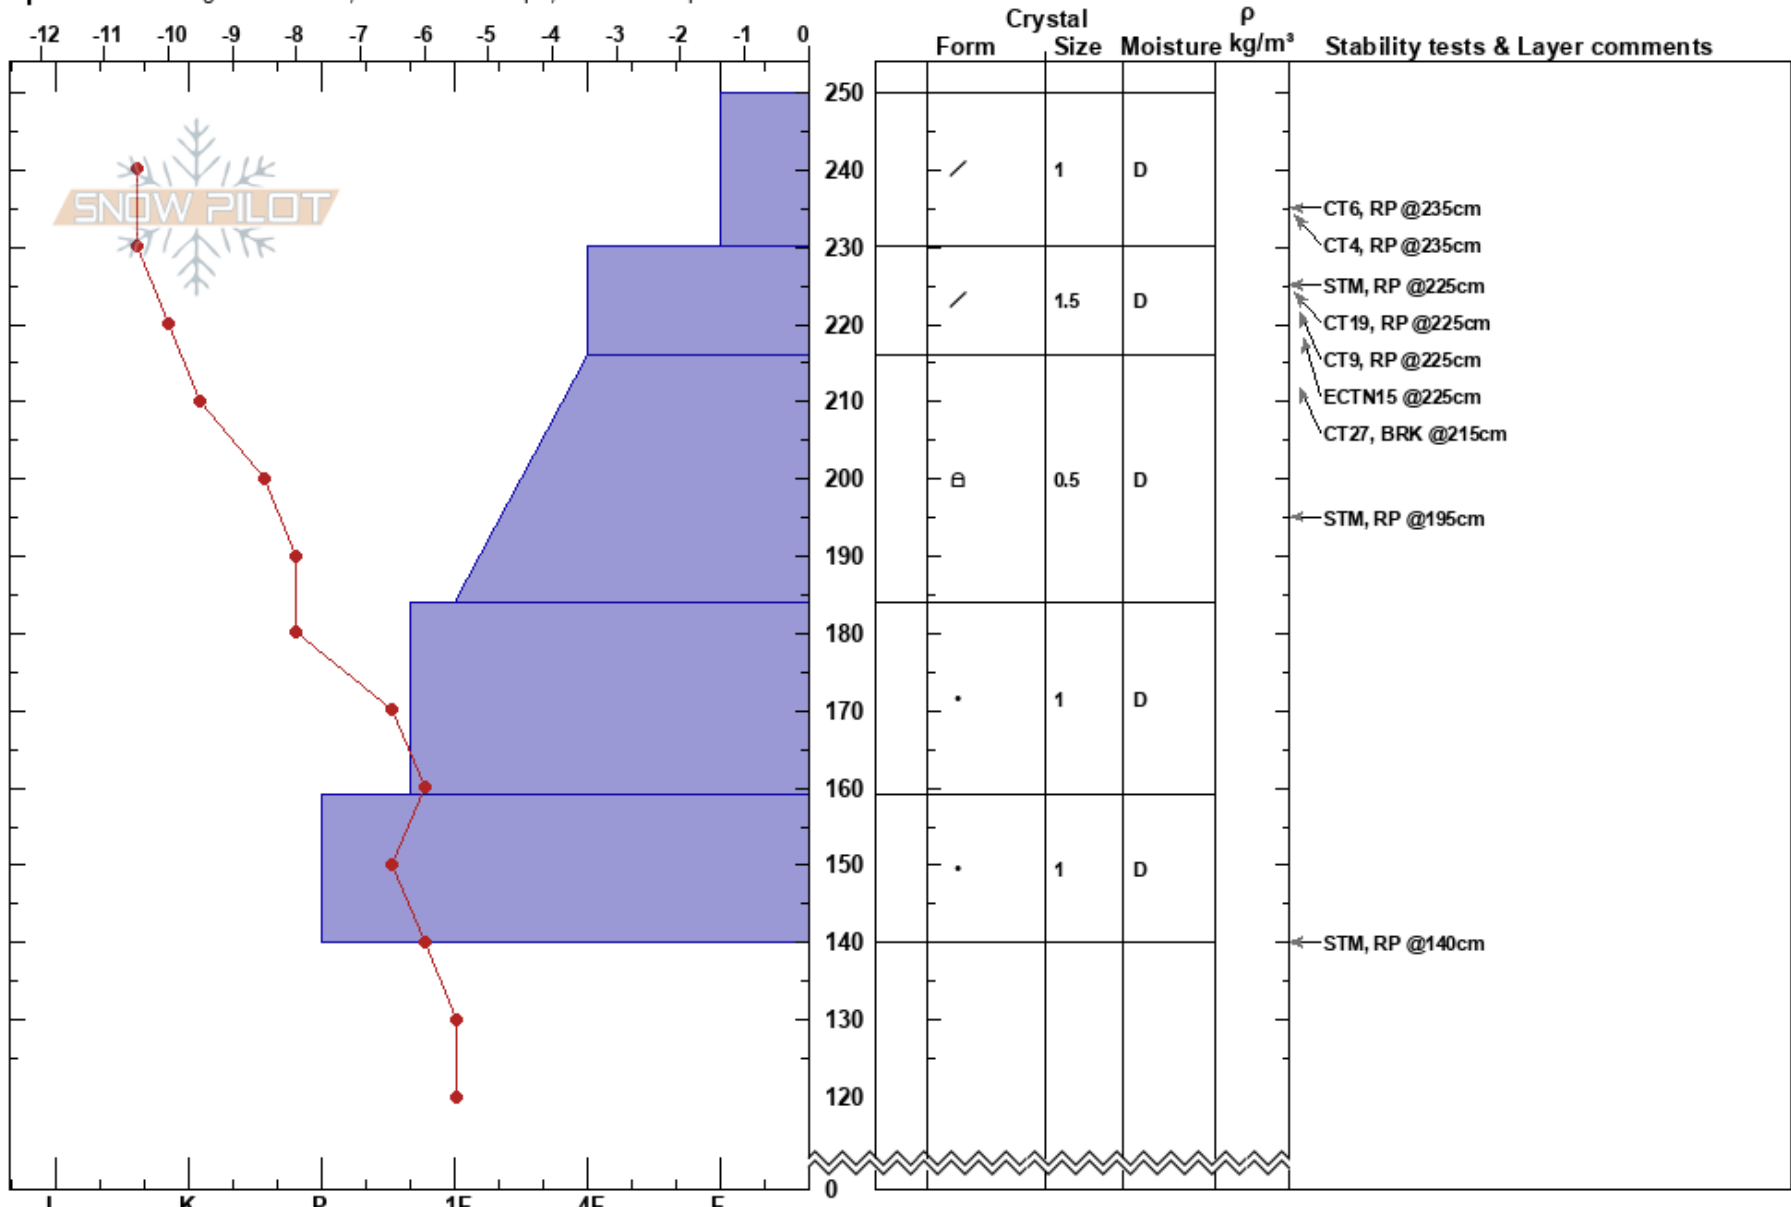

Fremont 3 mid-path
 Gore Range
 CO
 Elevation: 11604 ft
 Aspect: 27°

Chris Irwin
 03/16/2019 - 11:30am
 Co-ord:
 Slope Angle: 30°
 Wind Loading: no

Stability: **HS:250**
 Air Temperature: -4°C
 Sky Cover: CLR
 Precipitation: NO
 Wind: W Calm

Layer Notes:

Specifics: Pit dug in a Ski Area; Ski tracks on slope; We skied slope

Notes: