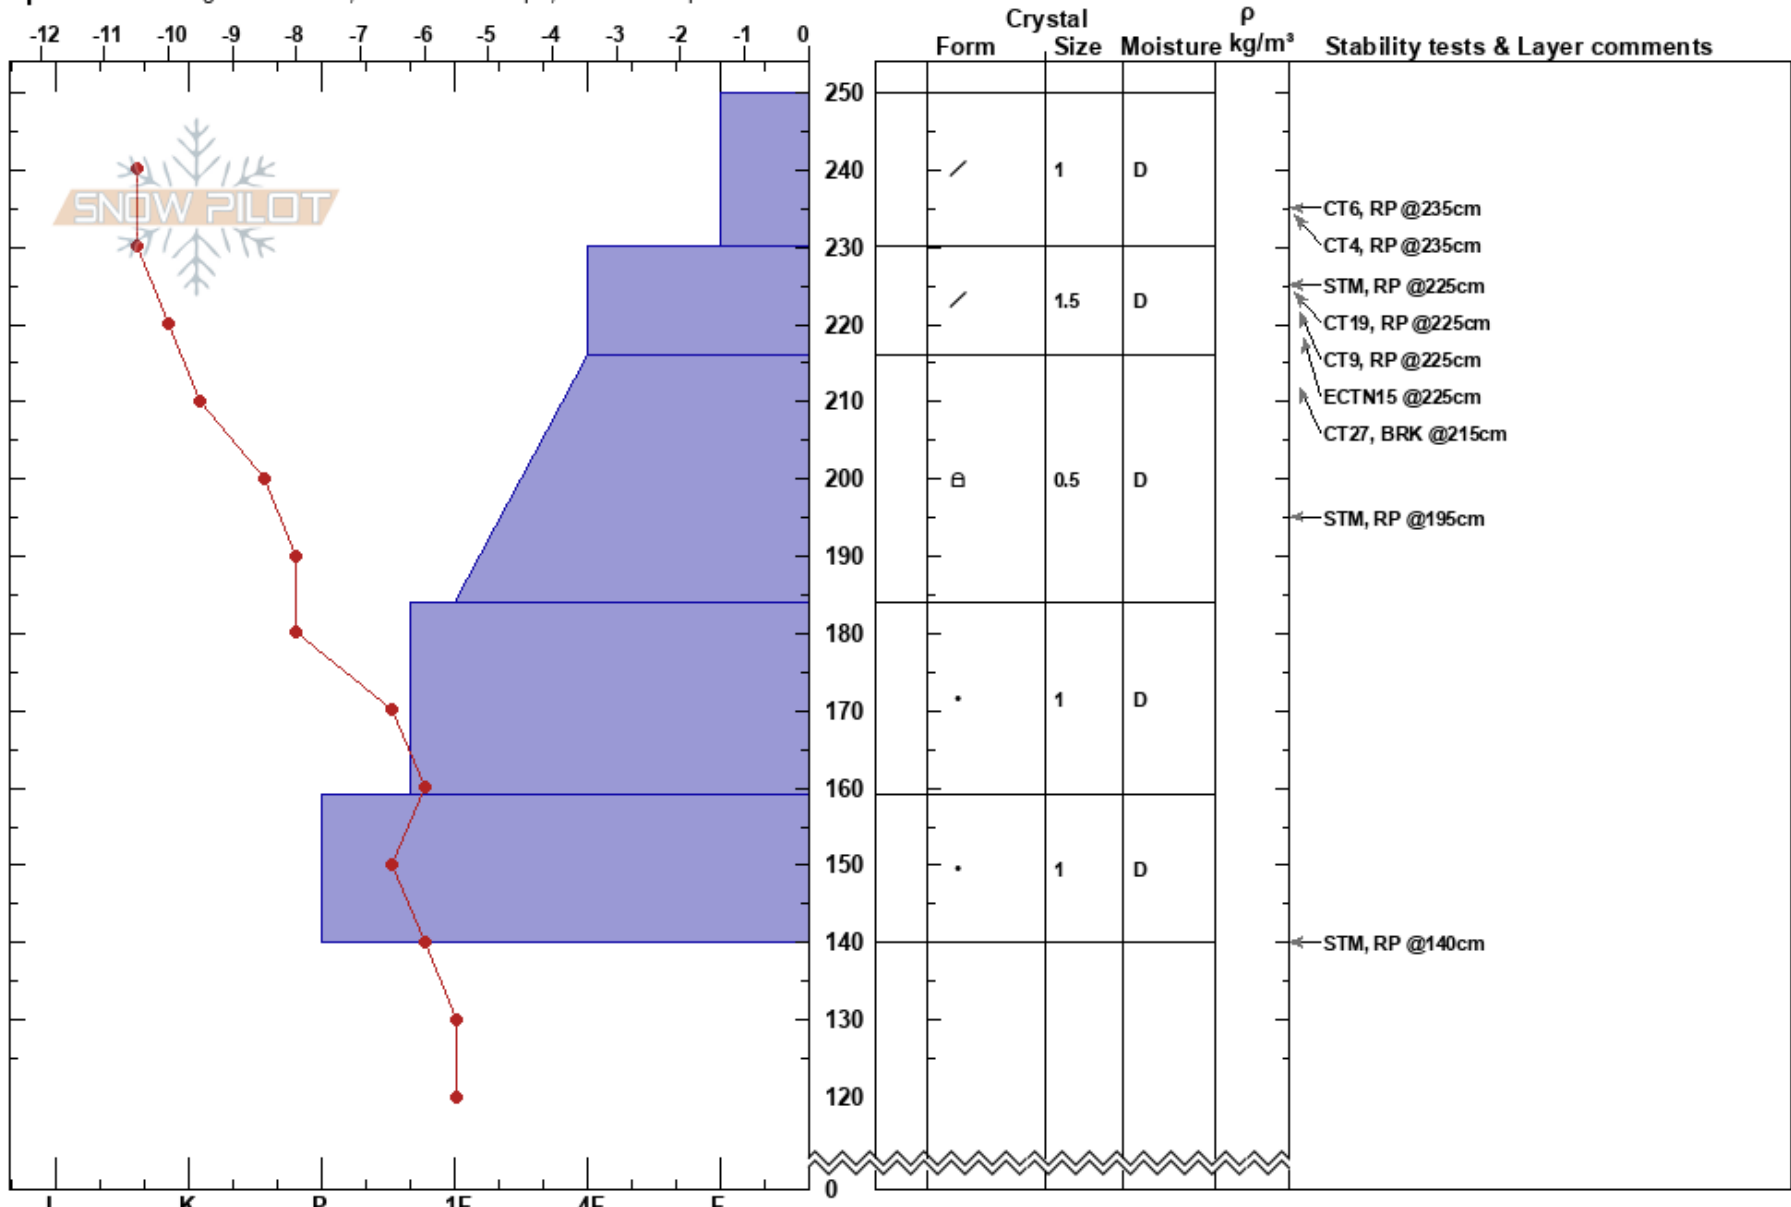

Fremont 3 mid-path
 Gore Range
 CO
 Elevation: 11604 ft
 Aspect: 27°

Chris Irwin
 03/16/2019 - 11:30am
 Co-ord:
 Slope Angle: 30°
 Wind Loading: no

Stability: **HS:250**
 Air Temperature: -4°C PF:15
 Sky Cover: CLR
 Precipitation: NO
 Wind: W Calm

Layer Notes:

Specifics: Pit dug in a Ski Area; Ski tracks on slope; We skied slope

Notes: