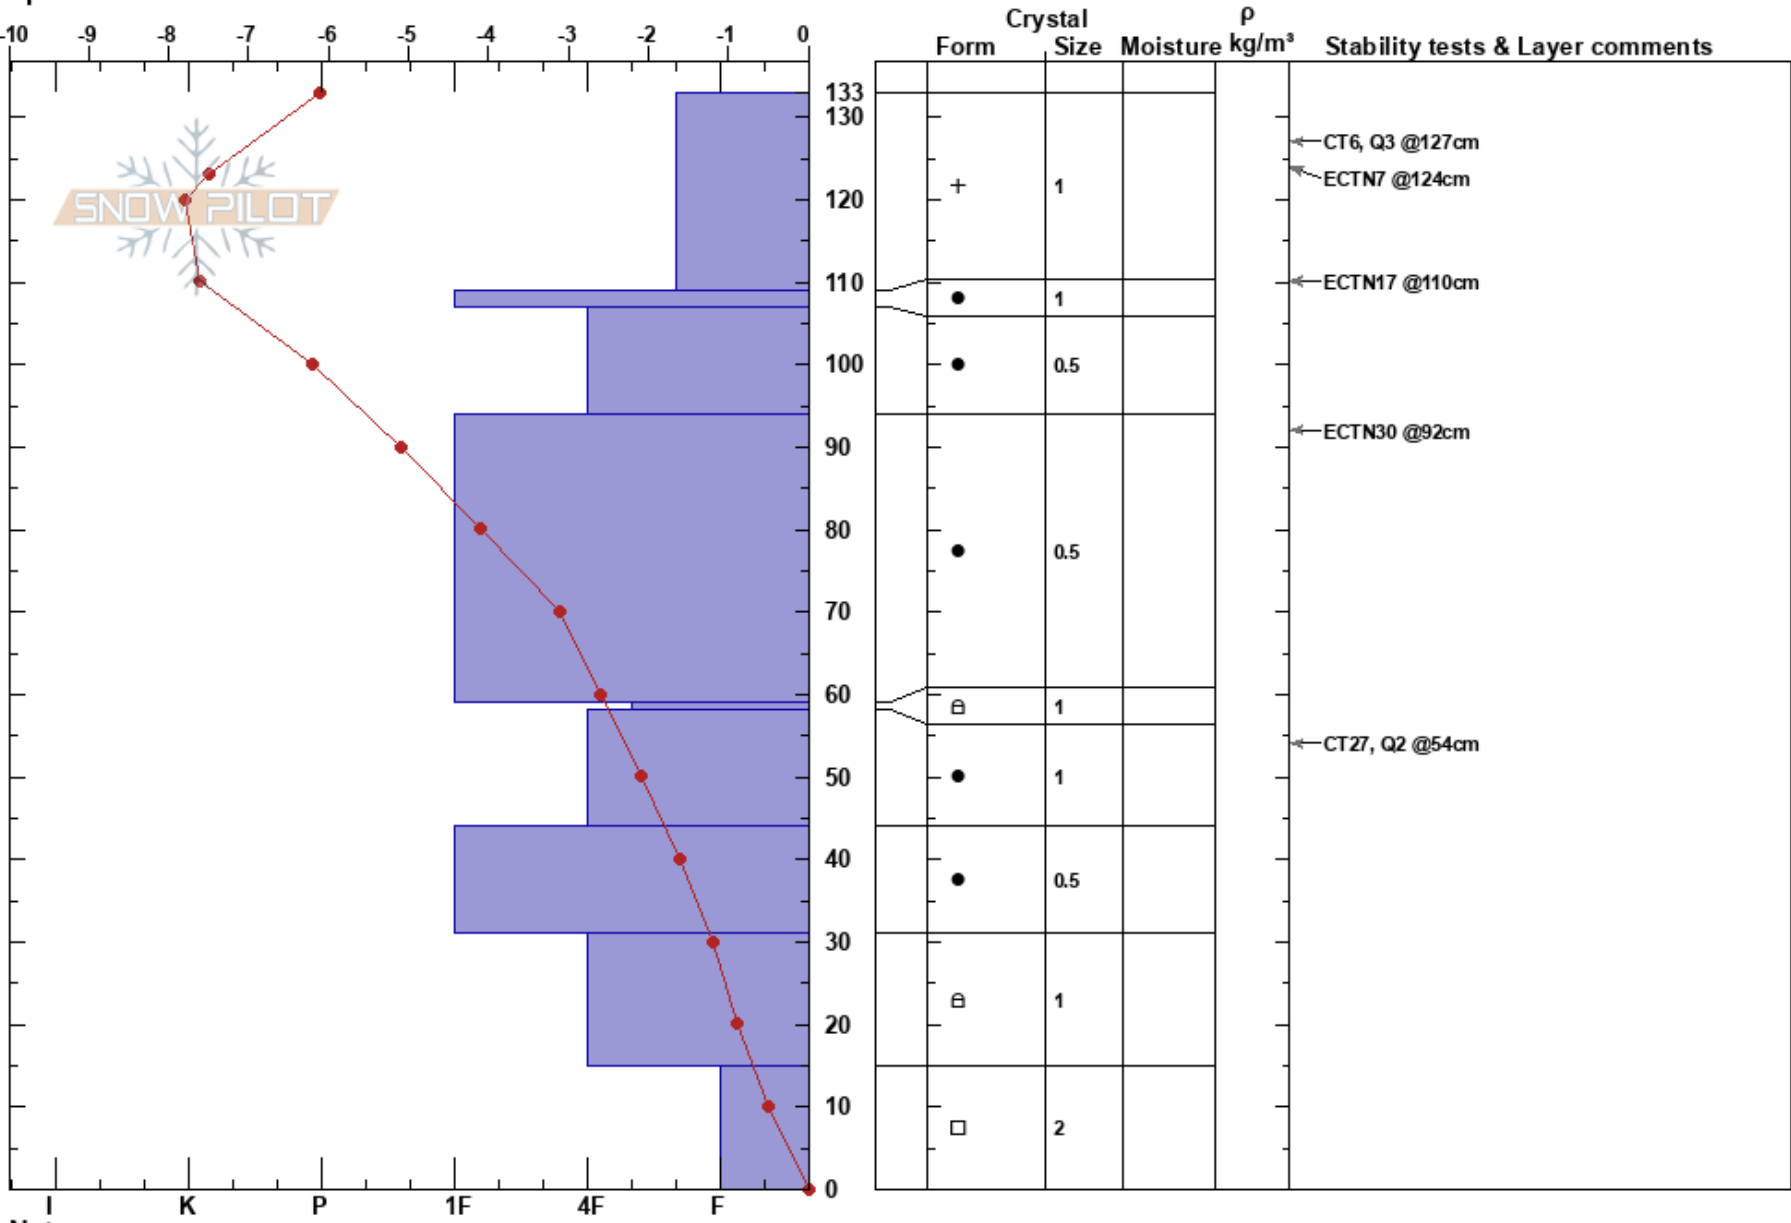

Paintbrush
Teton Range
WY
Elevation: 6660 ft
Aspect: E
Specifics:

Michael Mellick
02/23/2019 - 1:30pm
Co-ord: 43.47244N, -110.89582W
Slope Angle: 20°
Wind Loading: no

Stability:
Air Temperature: -3.1°C PF:30
Sky Cover: BKN
Precipitation: S-1
Wind: SW Light Breeze

HS:133
Layer Notes:
59-58cm:Problematic layer

Notes: