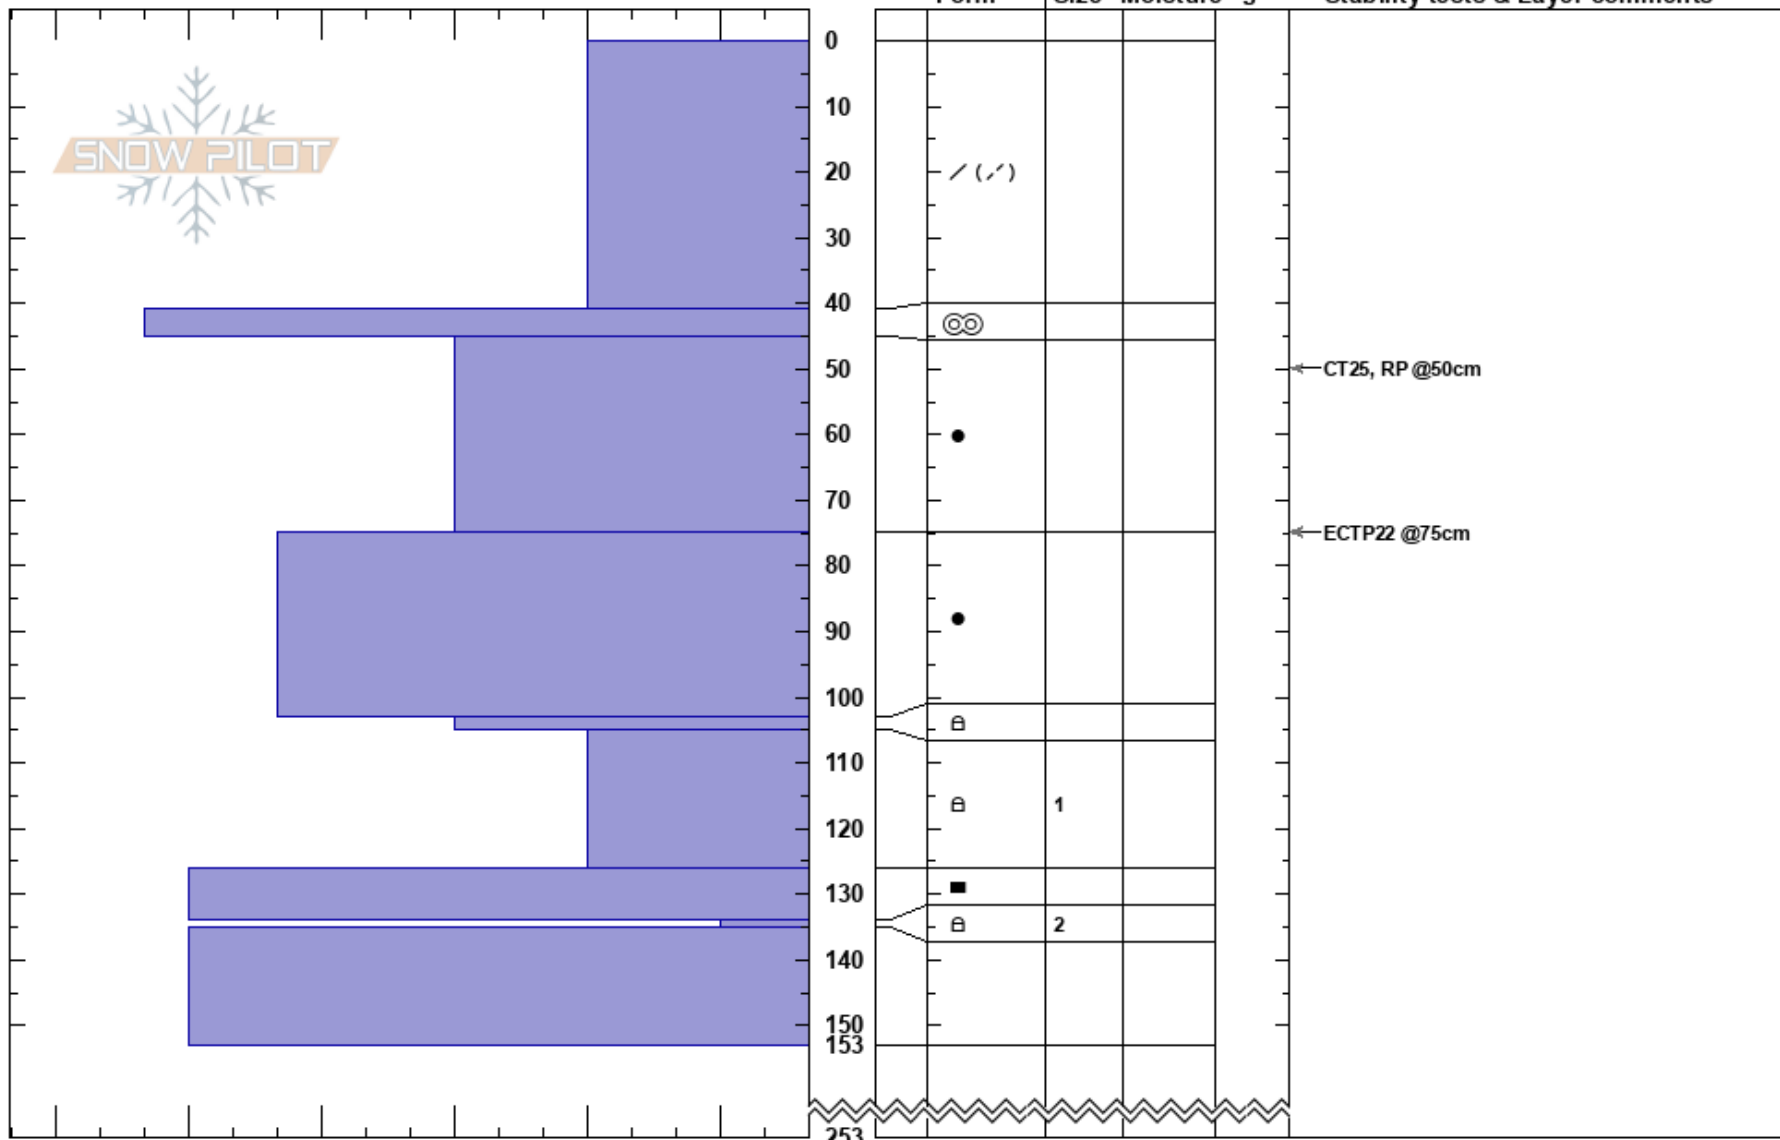

Lutak Zone
 Chilkat
 AK
 Elevation: 2200 ft
 Aspect: N
 Specifics: Pit is adjacent to avalanche

Austin Shannon
 03/14/2019 - 10:00am
 Co-ord:
 Slope Angle: 18°
 Wind Loading: yes

Stability:
 Air Temperature: -2°C
 Sky Cover: OVC
 Precipitation: S1
 Wind: SE Moderate

HS:253
 PF:55 103-105cm:Problematic layer

Layer Notes:

Notes: