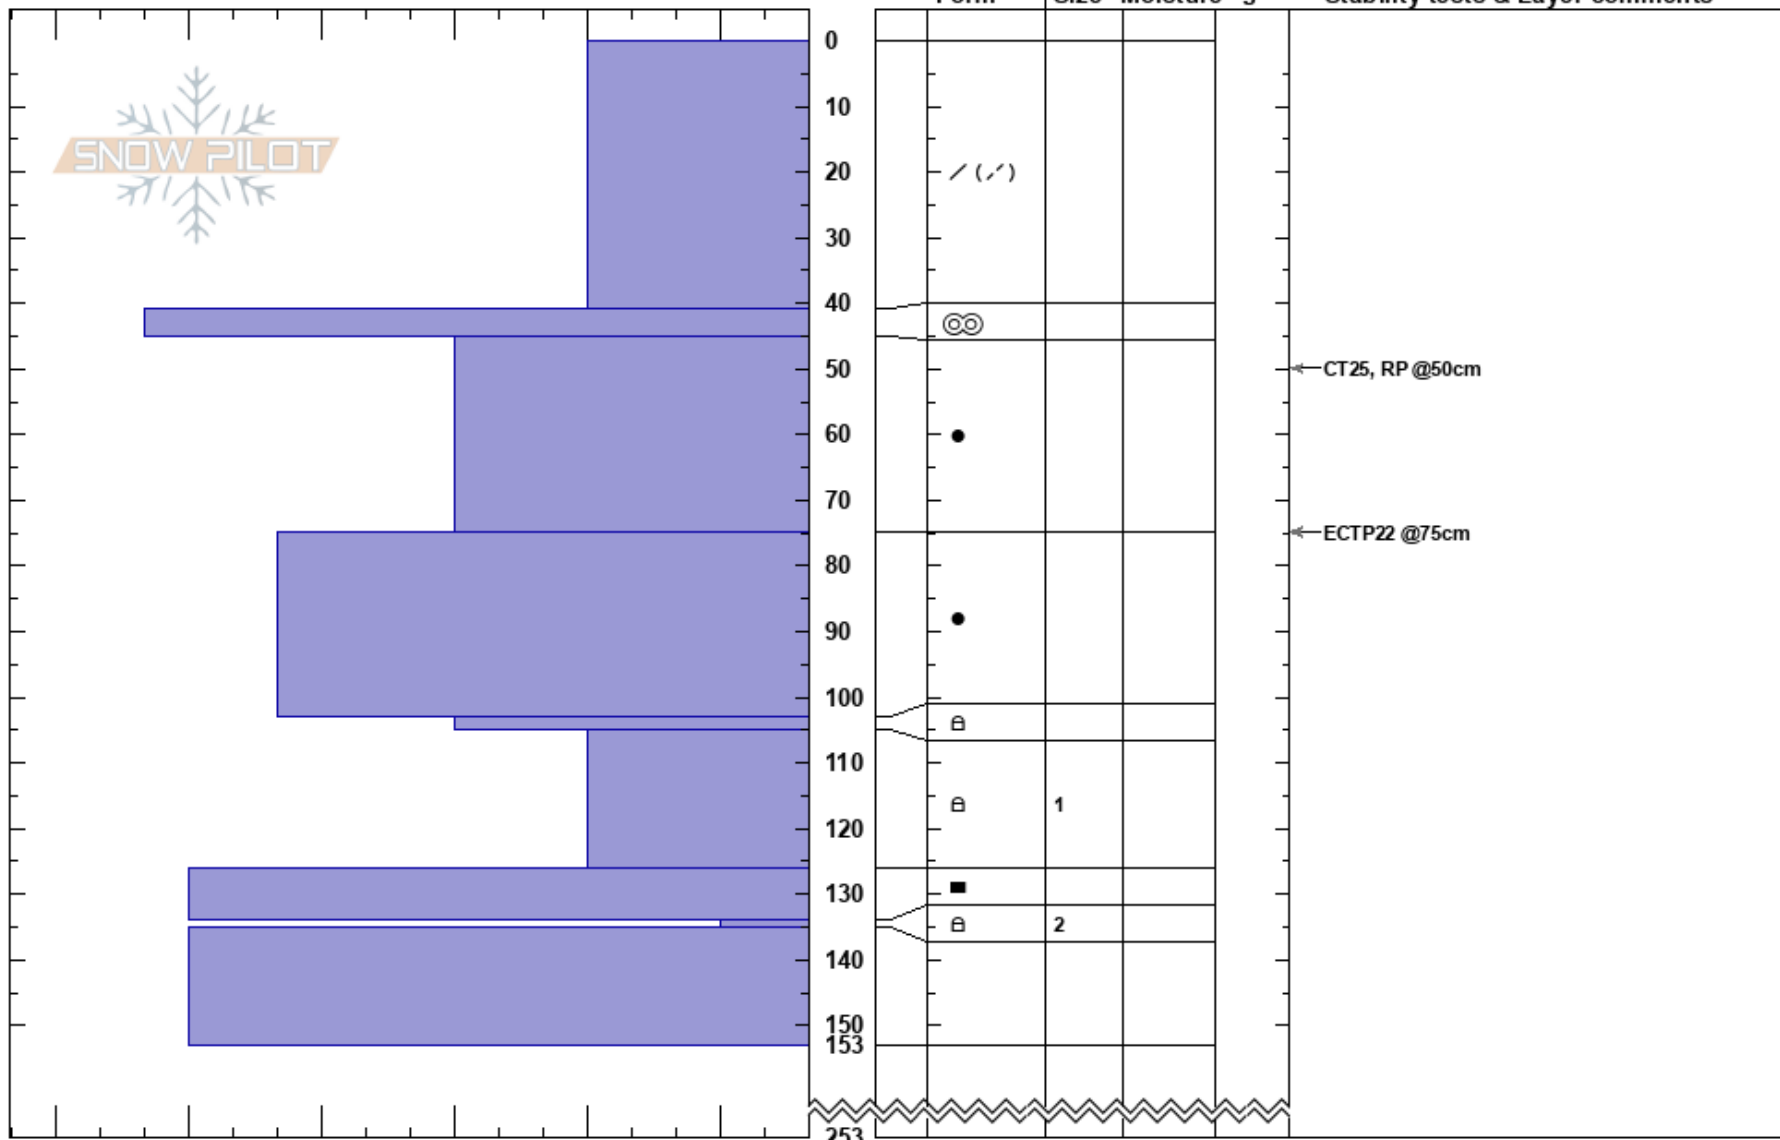

Lutak Zone  
 Chilkat  
 AK  
 Elevation: 2200 ft  
 Aspect: N  
 Specifics: Pit is adjacent to avalanche

Austin Shannon  
 03/14/2019 - 10:00am  
 Co-ord:  
 Slope Angle: 18°  
 Wind Loading: yes

Stability:  
 Air Temperature: -2°C  
 Sky Cover: OVC  
 Precipitation: S1  
 Wind: SE Moderate

HS:253  
 PF:55 103-105cm:Problematic layer

Layer Notes:

Notes: