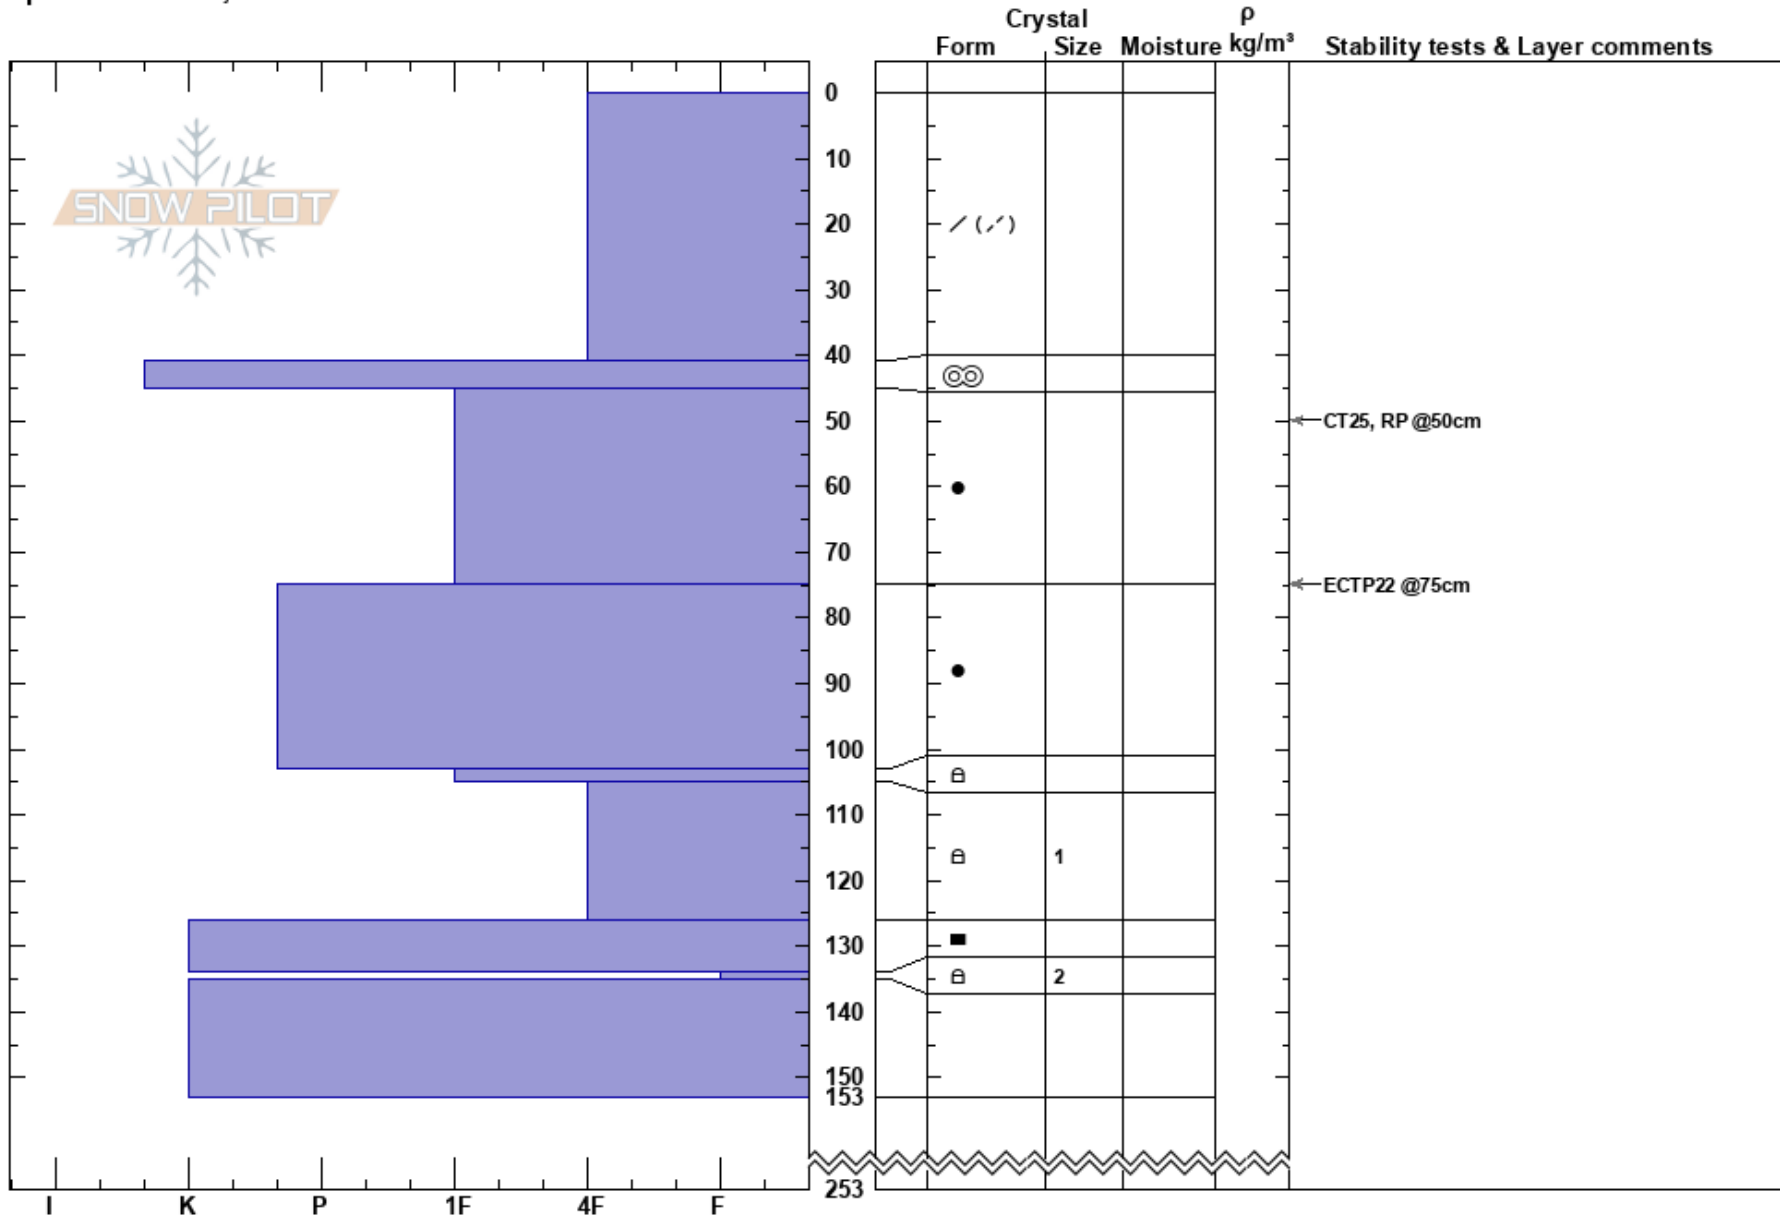

Lutak Zone
 Chilkat
 AK
 Elevation: 2200 ft
 Aspect: N
 Specifics: Pit is adjacent to avalanche

Austin Shannon
 03/14/2019 - 10:00am
 Co-ord:
 Slope Angle: 18°
 Wind Loading: yes

Stability:
 Air Temperature: -2°C
 Sky Cover: OVC
 Precipitation: S1
 Wind: SE Moderate

HS:253
 PF:55 103-105cm:Problematic layer

Notes: