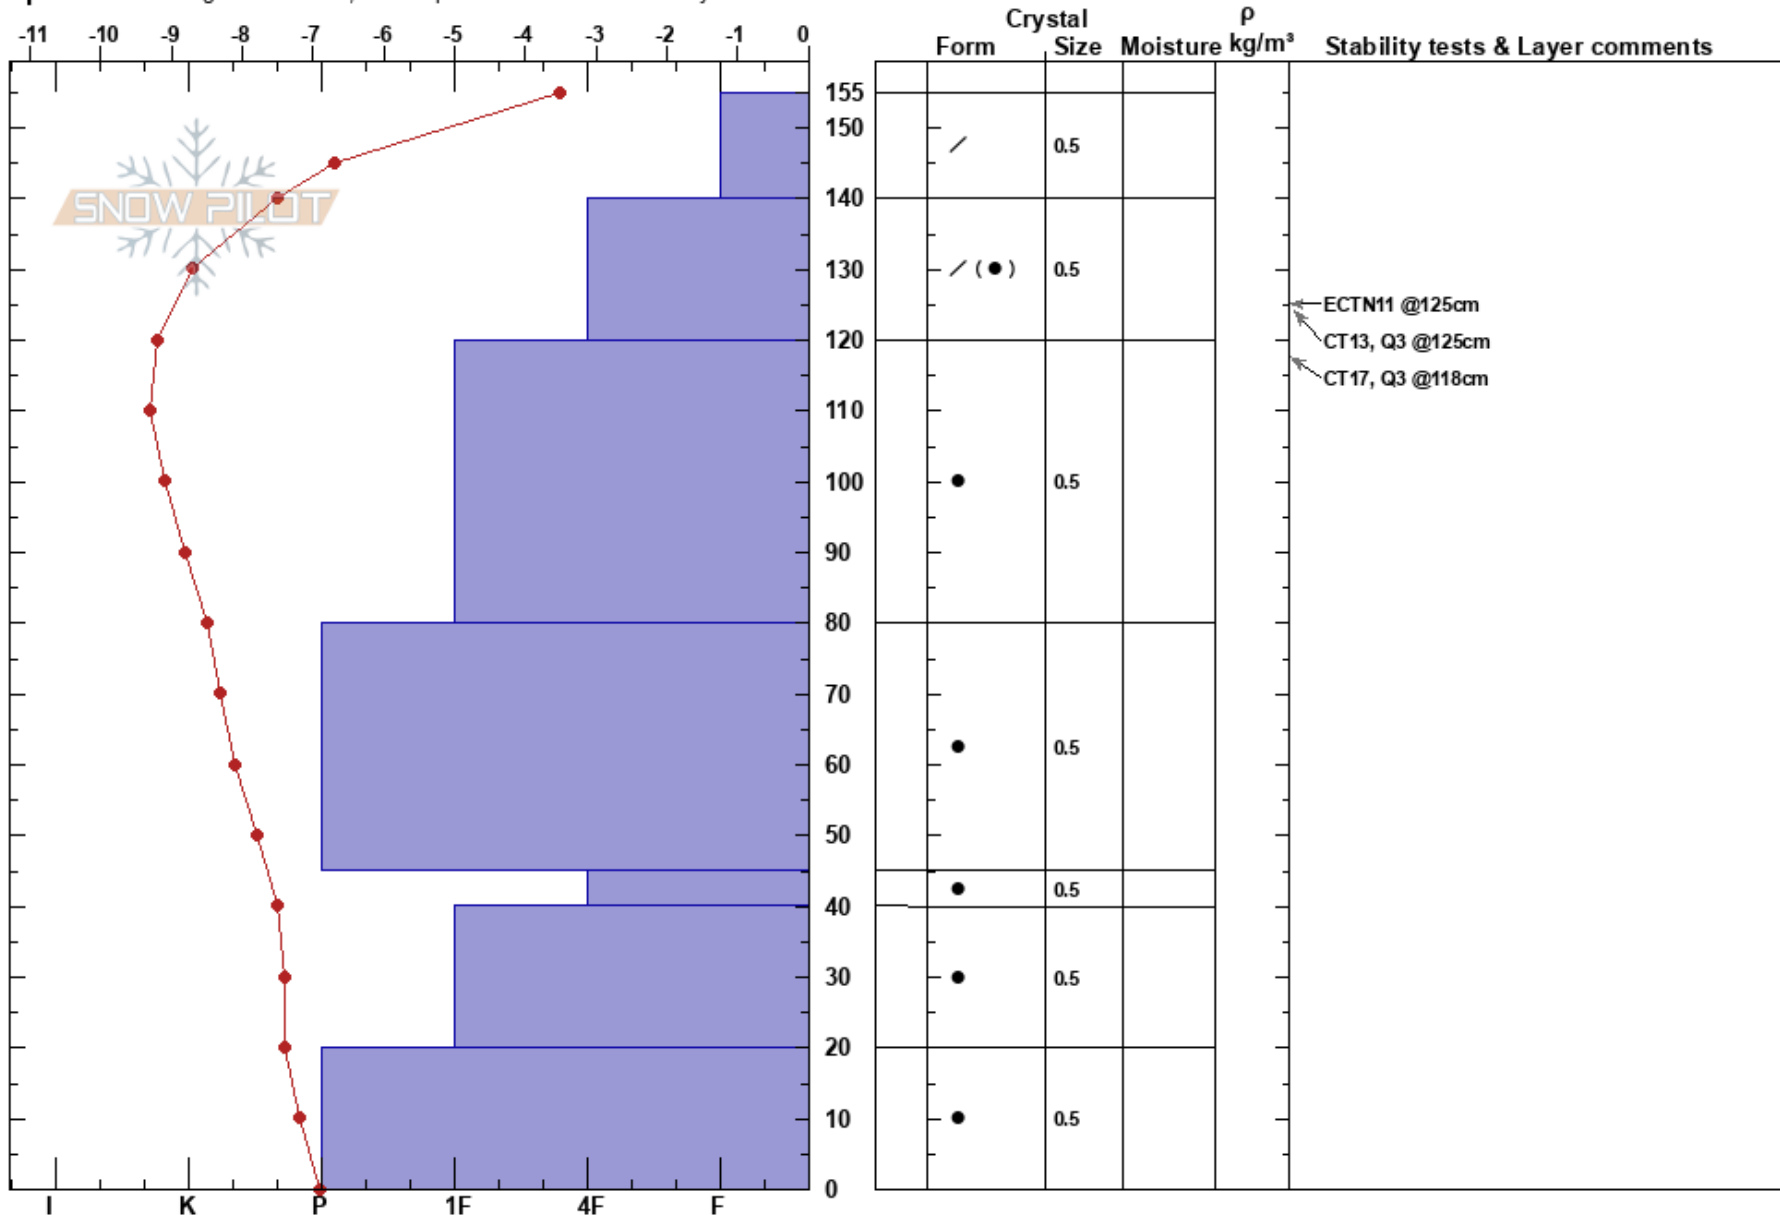

Tensleep  
Teton Range  
WY  
Elevation: 9480 ft  
Aspect: S

Michael Mellick  
03/05/2019 - 11:00am  
Co-ord: 43.60001N, -110.86402W  
Slope Angle: 14°  
Wind Loading: no

Stability: PF:30  
Air Temperature: -1°C  
Sky Cover: BKN  
Precipitation: S-1  
Wind: SW Calm  
Layer Notes: 45-40cm: Problematic layer

Specifics: Pit dug in a Ski Area; Pit is representative of backcountry

Notes: Dug in permanently closed area where height of snowpack was greater than probe depth