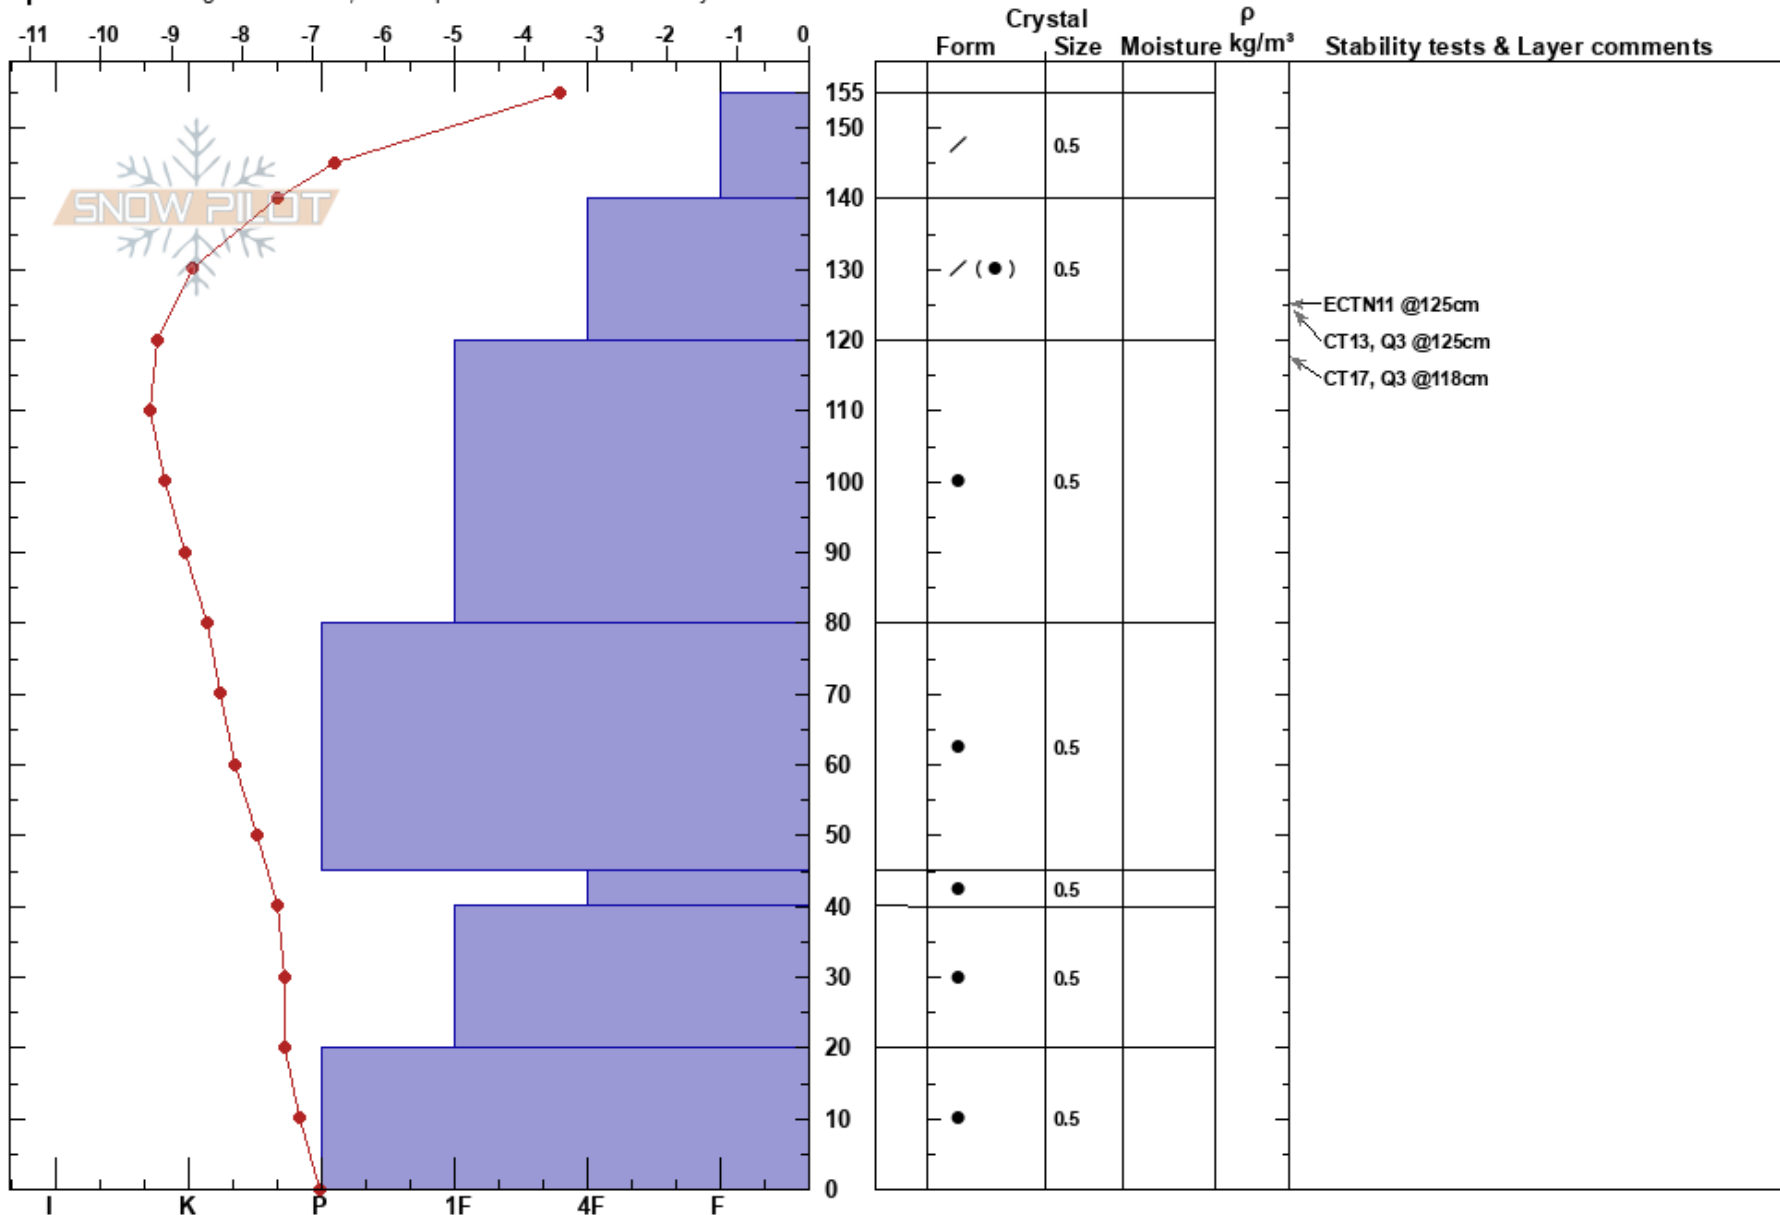

Tensleep
Teton Range
WY
Elevation: 9480 ft
Aspect: S

Michael Mellick
03/05/2019 - 11:00am
Co-ord: 43.60001N, -110.86402W
Slope Angle: 14°
Wind Loading: no

Stability: PF:30
Air Temperature: -1°C
Sky Cover: BKN
Precipitation: S-1
Wind: SW Calm
Layer Notes: 45-40cm: Problematic layer

Specifics: Pit dug in a Ski Area; Pit is representative of backcountry

Notes: Dug in permanently closed area where height of snowpack was greater than probe depth