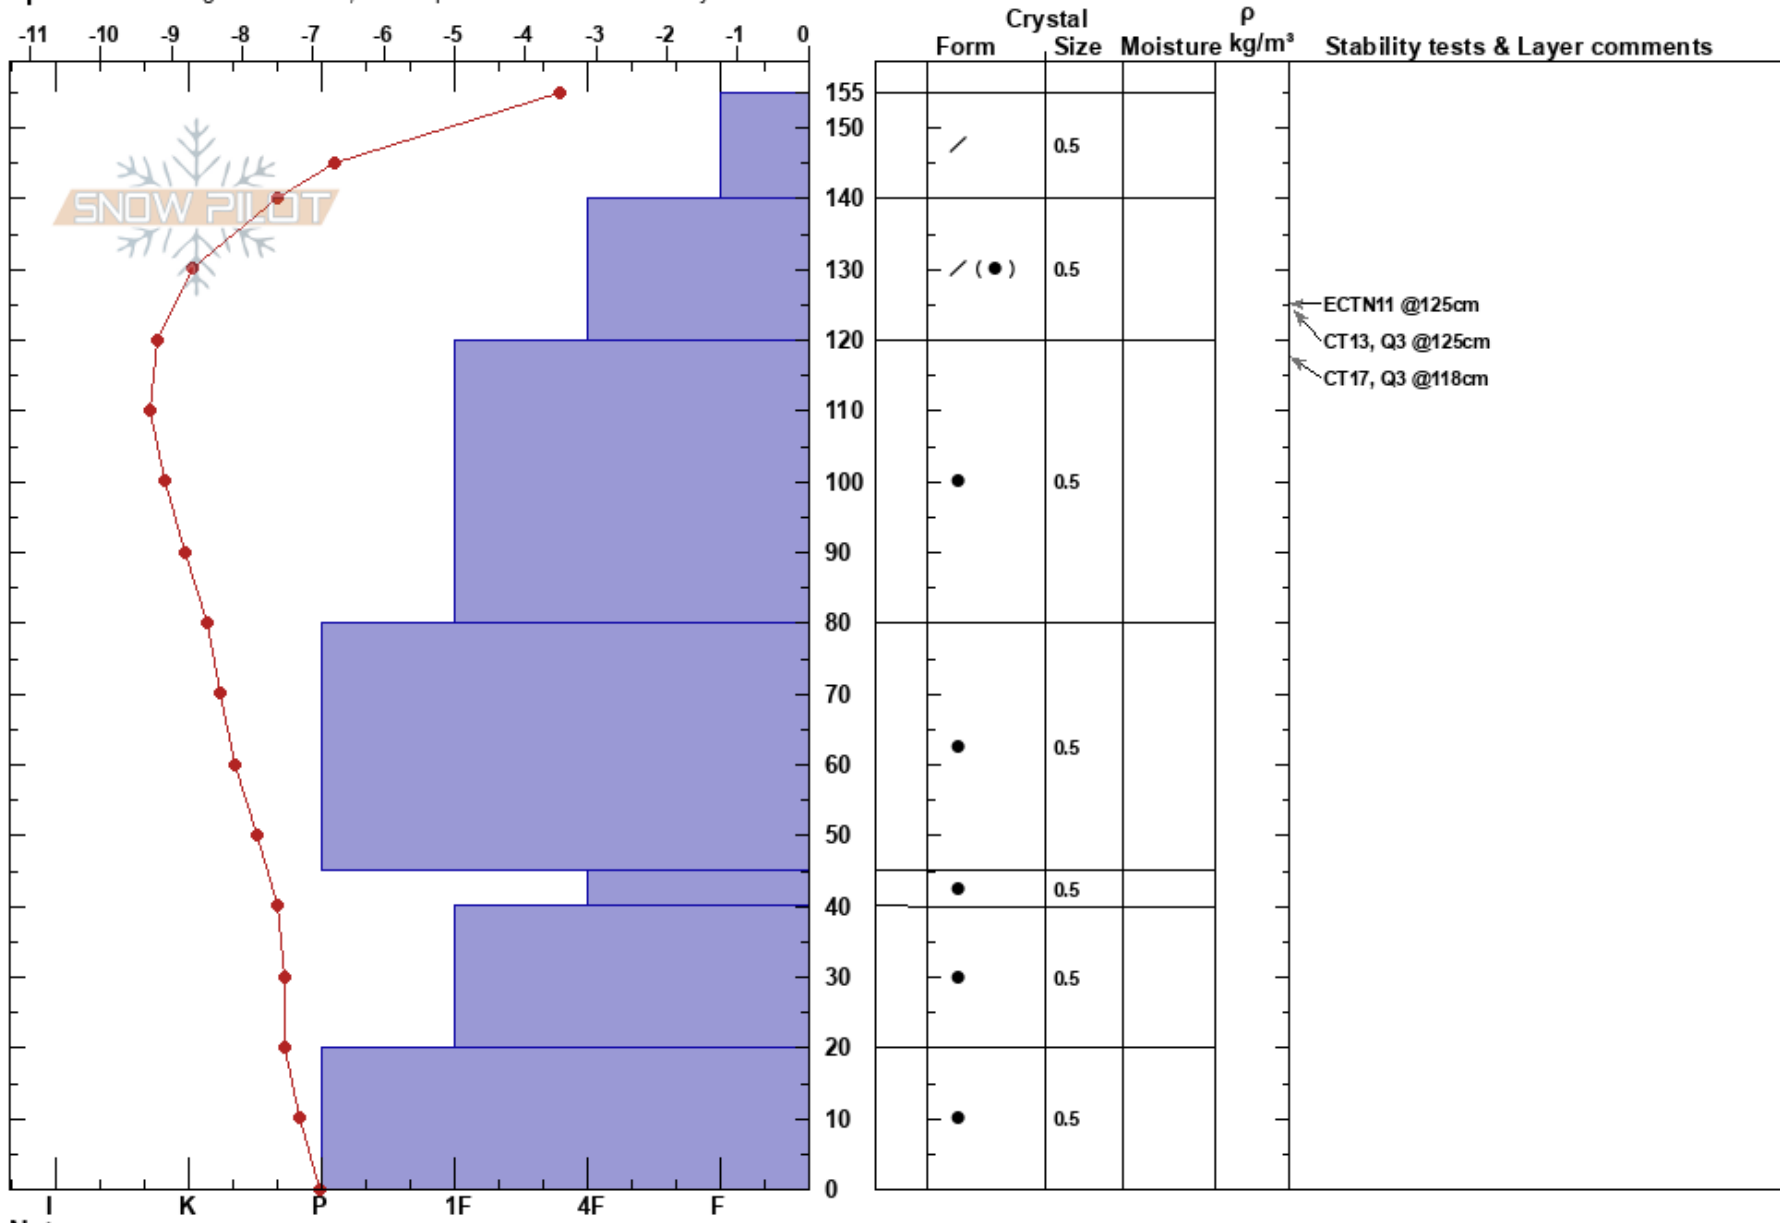

Tensleep
Teton Range
WY
Elevation: 9480 ft
Aspect: S

Michael Mellick
03/05/2019 - 11:00am
Co-ord: 43.60001N, -110.86402W
Slope Angle: 14°
Wind Loading: no

Stability:
Air Temperature: -1°C
Sky Cover: BKN
Precipitation: S-1
Wind: SW Calm

PF:30
Layer Notes:
45-40cm: Problematic layer

Specifics: Pit dug in a Ski Area; Pit is representative of backcountry

Notes: Dug in permanently closed area where height of snowpack was greater than probe depth