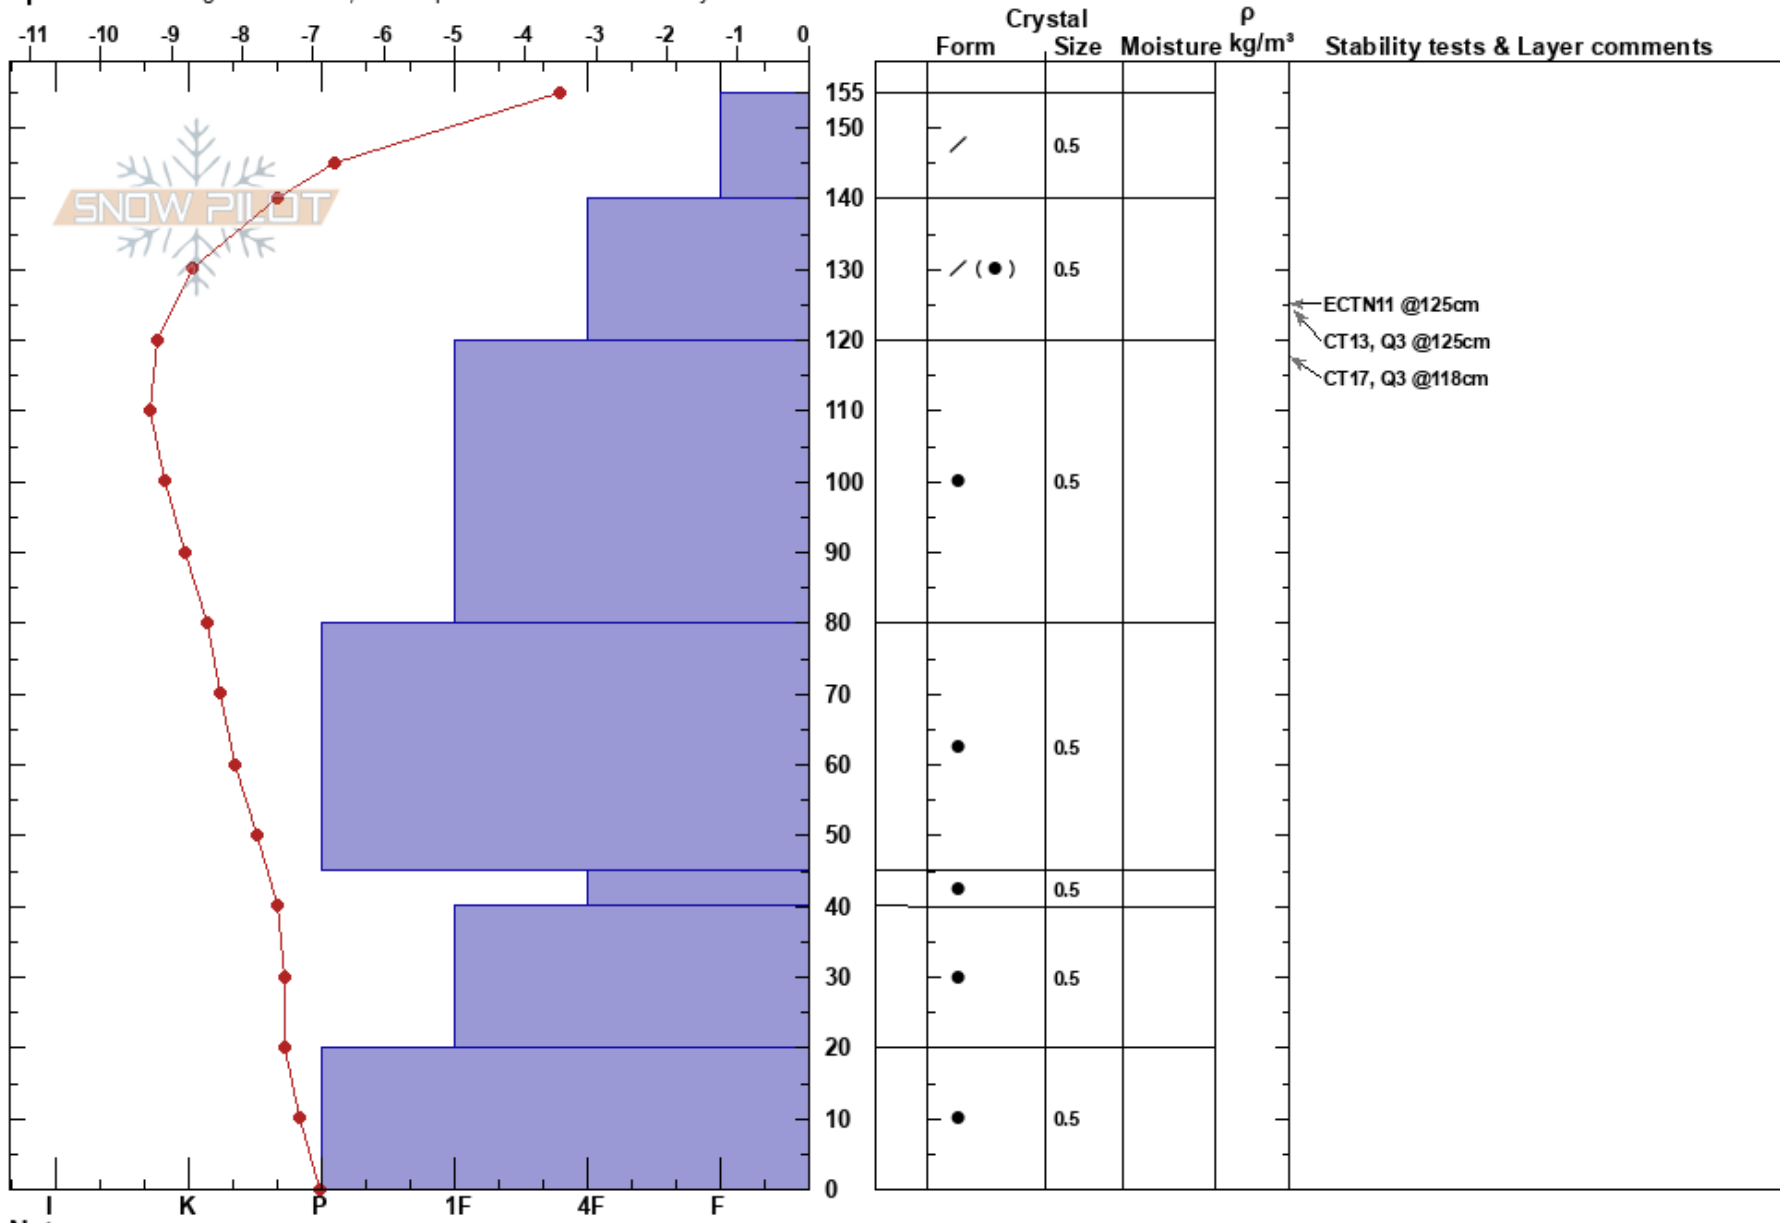

Tensleep  
 Teton Range  
 WY  
 Elevation: 9480 ft  
 Aspect: S

Michael Mellick  
 03/05/2019 - 11:00am  
 Co-ord: 43.60001N, -110.86402W  
 Slope Angle: 14°  
 Wind Loading: no

Stability:  
 Air Temperature: -1°C  
 Sky Cover: BKN  
 Precipitation: S-1  
 Wind: SW Calm

PF:30  
 Layer Notes:  
 45-40cm: Problematic layer

Specifics: Pit dug in a Ski Area; Pit is representative of backcountry

Notes: Dug in permanently closed area where height of snowpack was greater than probe depth