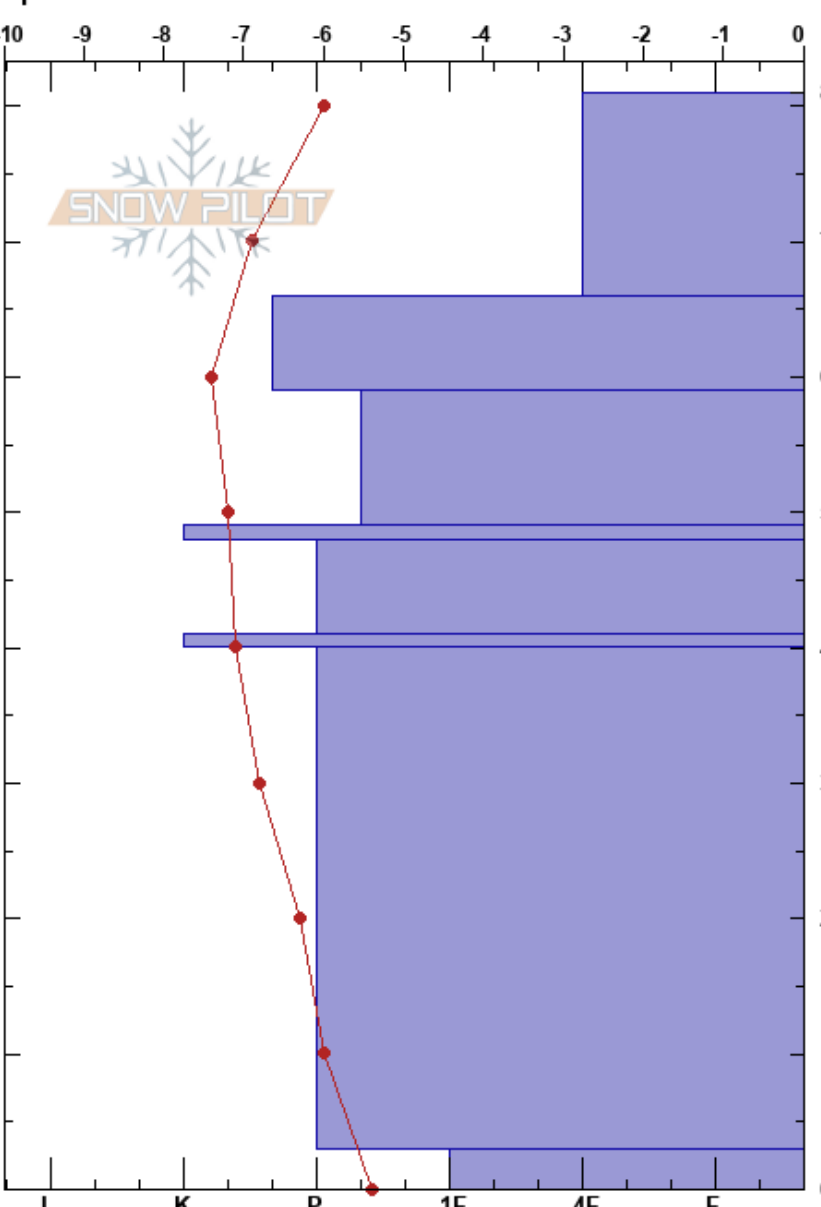

Finland

Co-ord: 68.07649N, 24.06967E

Sky Cover: SCT

Elevation: 560 m

Slope Angle: 29°

Precipitation: NO

Aspect: SE

Wind Loading: yes

Wind: NW Moderate

Specifics:

Form	Crystal		ρ kg/m ³	Stability tests & Layer comments
	Size	Moisture		
+ (●)	0.3			←CT2, Q1 @74cm
●	0.3			
●	1			
■				
●	1-2			
■				
□	3-5			
^	5			←CT11, Q1 @3cm

Notes: