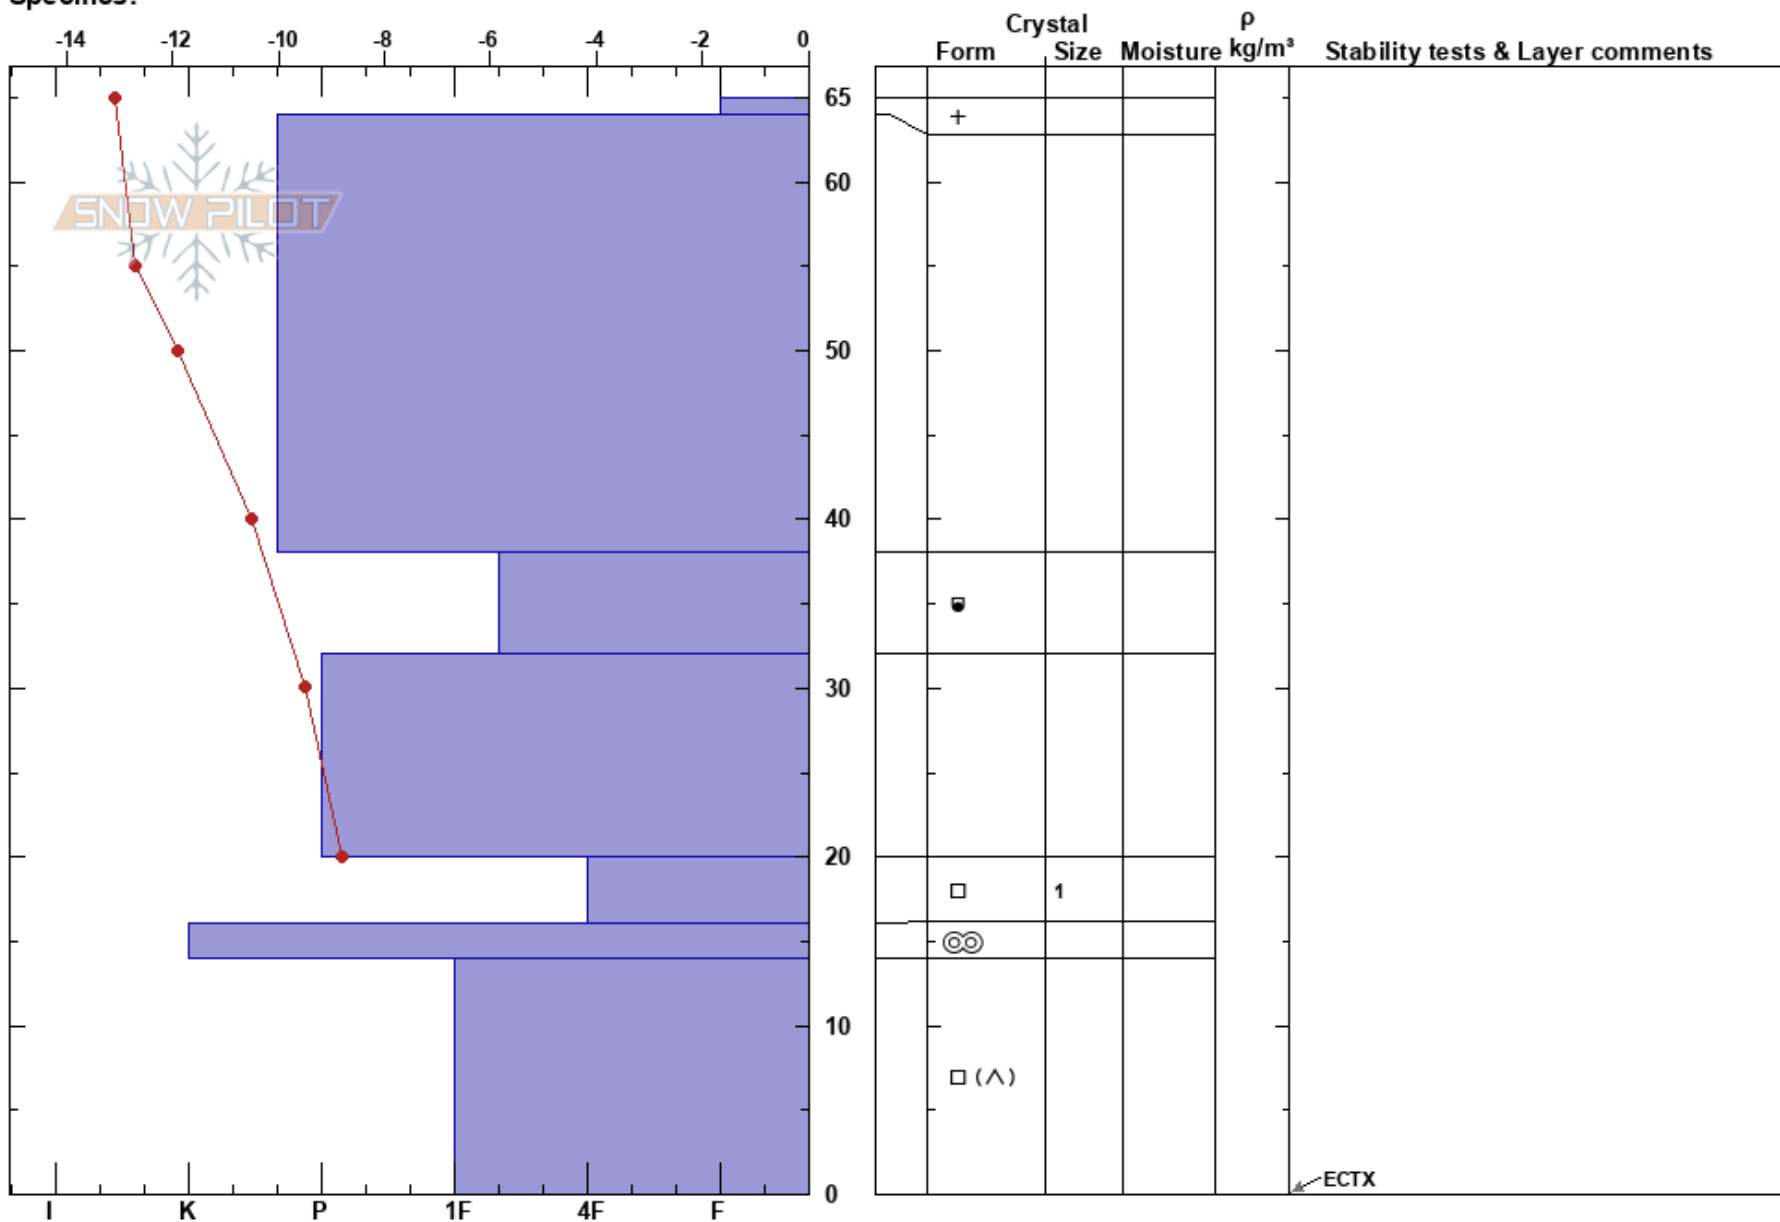

Goubircohkka
 Kebnekaise
 Sweden
Elevation: 1478 m
Aspect: SW
Specifics:

Jenny Råghall
 16/03/2019 - 10:52
Co-ord:
Slope Angle: 25°
Wind Loading: no

Stability: **HS:**65 **Layer Notes:**
Air Temperature: -13°C **PF:**1
Sky Cover: FEW
Precipitation: NO
Wind: N Light Breeze

Notes: ALP, lä, sten. Objectives: PWL