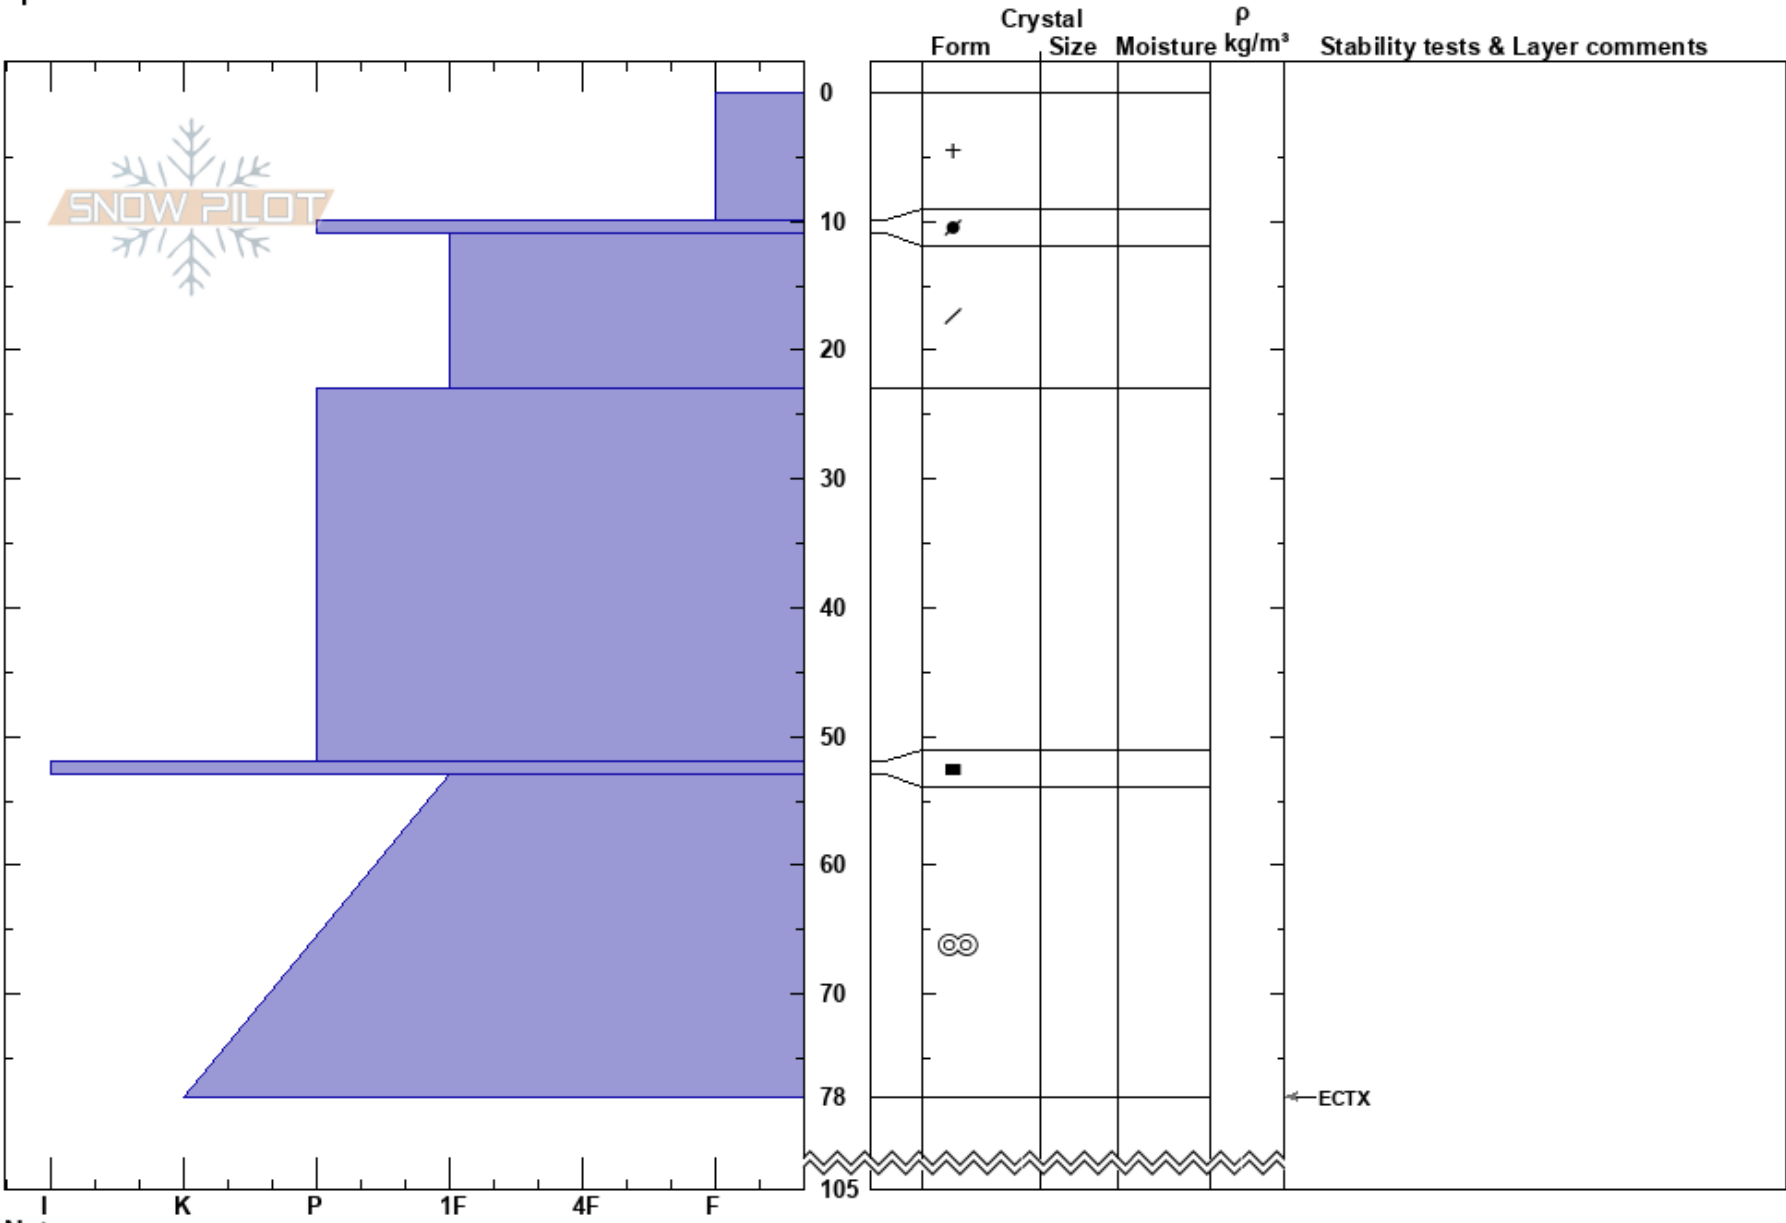

Klitvallen
 Gardfjället
 Sweden
Elevation: 850 m
Aspect: 49°
Specifics:

Sven Olofsson
 16/03/2019 - 10:30
Co-ord: 65.29249N, 15.85863E
Slope Angle: 23°
Wind Loading: yes

Stability: HS:105
Air Temperature: -5°C
Sky Cover: OVC
Precipitation: S-1
Wind: NE Moderate

Layer Notes:

Notes: