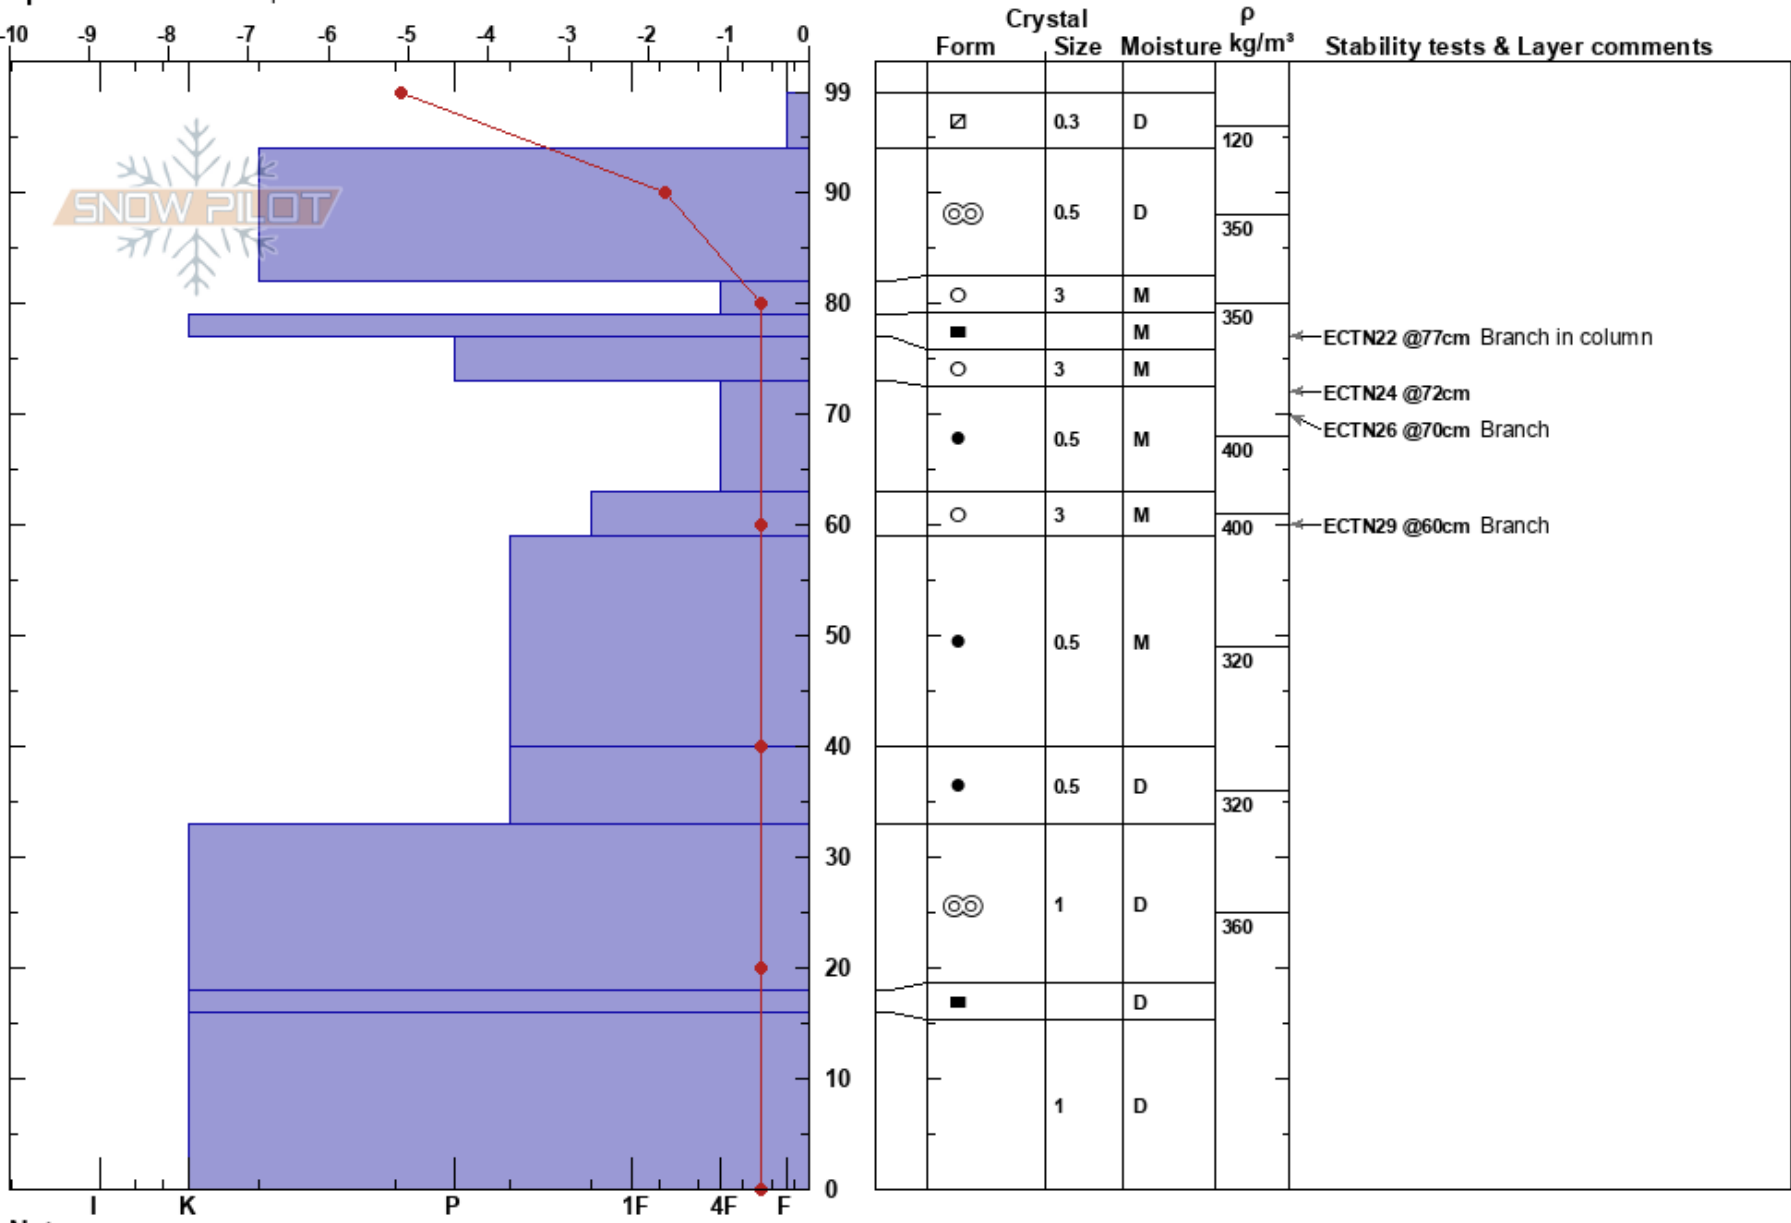

Fagerfjellet high
 Tromsø mainland
 Norway
Elevation: 469 m
Aspect: SW
Specifics: We skied slope

Paul Velsand
 31/01/2017 - 10:10
Co-ord: 33W 664644E 7721833N
Slope Angle: 18°
Wind Loading: no

Stability: Very Good **HS:**99 **Layer Notes:**
Air Temperature: -5.6°C **PF:**4 99-94cm: Problematic layer
Sky Cover: OVC
Precipitation: S2
Wind: S Light Breeze

Notes: ECTN22@77 propagated 38 cm. BUT, source of error: a branch from a bush hindered proper isolation of the block at that particular test.