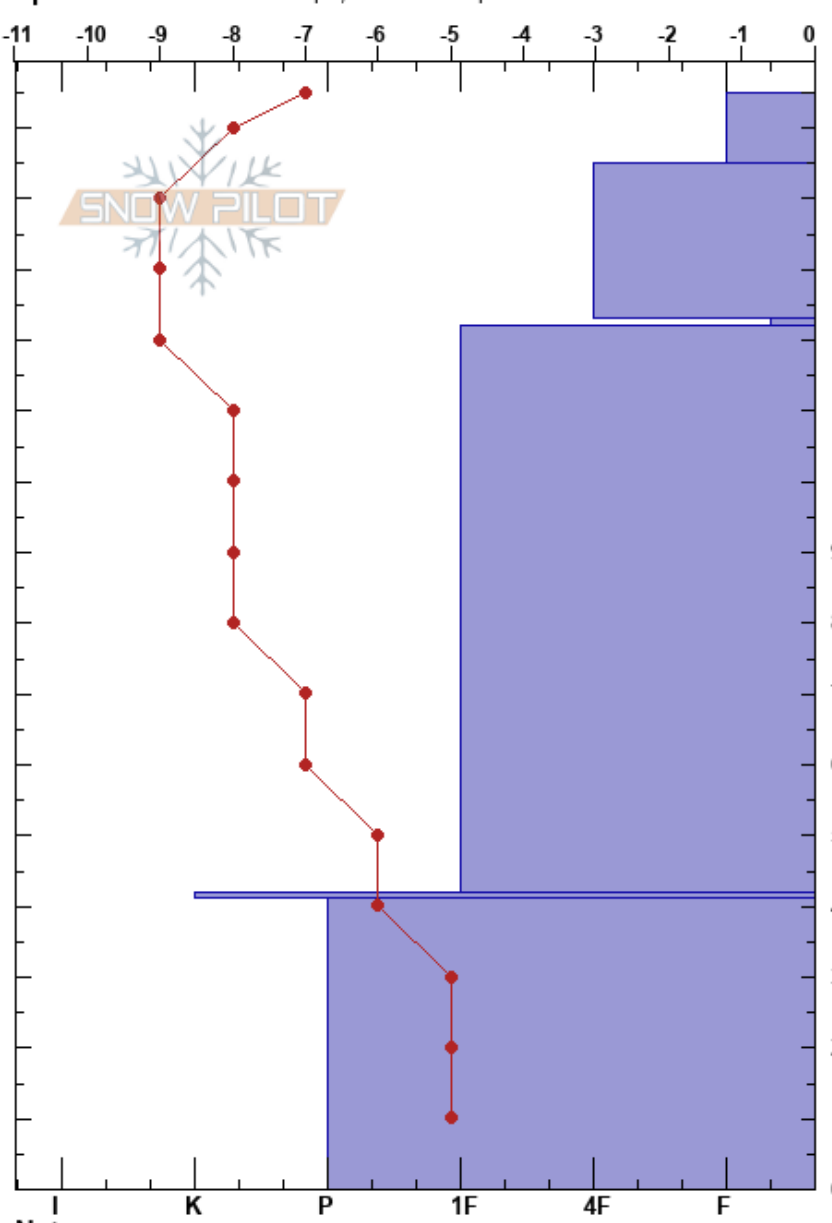

Tumalo  
 Mt Bachelor Area  
 OR  
 Elevation: 7411 m  
 Aspect: 342°  
 Specifics: Ski tracks on slope; We skied slope

Philip Bowker  
 03/15/2019 - 11:00am  
 Co-ord: 44.00884N, -121.64346W  
 Slope Angle: 24°  
 Wind Loading:

Stability: **HS:155** **Layer Notes:**  
 Air Temperature: 0°C **PS: 12** 123-122cm:Problematic layer  
 Sky Cover: FEW  
 Precipitation: NO  
 Wind: Calm

Form	Crystal Size	Moisture	$\rho$ kg/m <sup>3</sup>	Stability tests & Layer comments
/ (•)	1			
•	0.5			
∨	10			← 2x CT12, RP @123cm ← ECTP12 @123cm
•	0.5			
⊙				
	0.5			