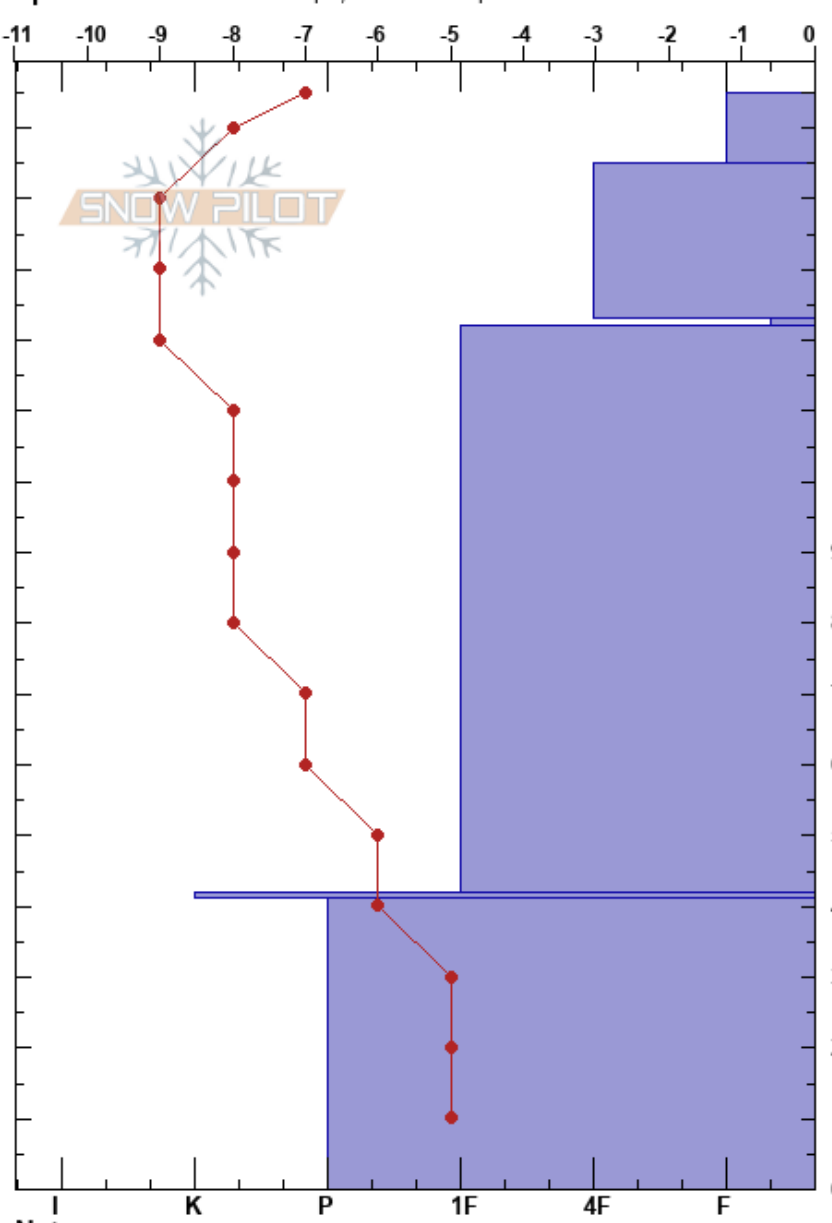

Tumalo
 Mt Bachelor Area
 OR
 Elevation: 7411 m
 Aspect: 342°
 Specifics: Ski tracks on slope; We skied slope

Philip Bowker
 03/15/2019 - 11:00am
 Co-ord: 44.00884N, -121.64346W
 Slope Angle: 24°
 Wind Loading:

Stability: **HS:155** **Layer Notes:**
 Air Temperature: 0°C **PS: 12** 123-122cm:Problematic layer
 Sky Cover: FEW
 Precipitation: NO
 Wind: Calm

Form	Crystal Size	Moisture	ρ kg/m ³	Stability tests & Layer comments
/ (•)	1			
•	0.5			
∨	10			← 2x CT12, RP @123cm ← ECTP12 @123cm
•	0.5			
⊙				
	0.5			