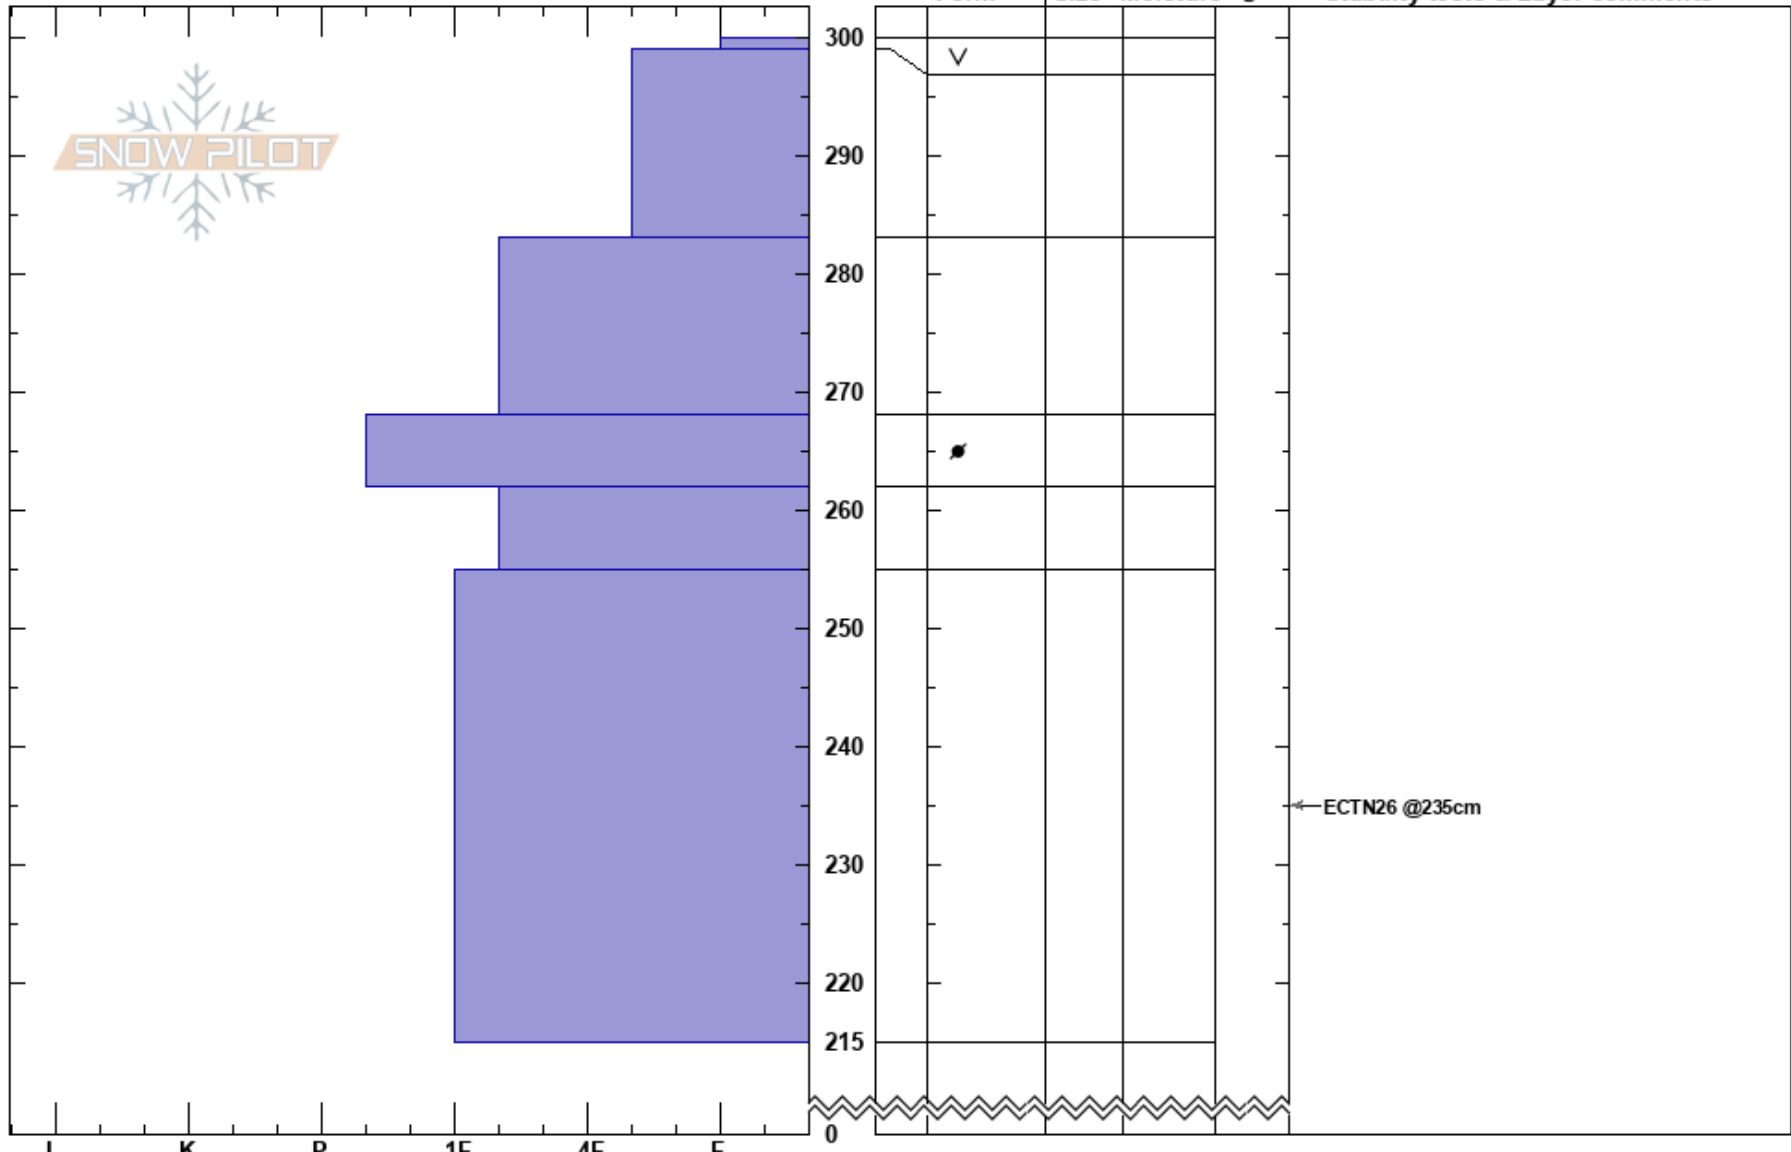

north bowl Abiathar
 Absaroka Range
 MT
 Elevation: 9650 ft
 Aspect: 25°
 Specifics: We skied slope

Beau Fredlund
 03/15/2019 - 11:00am
 Co-ord: 44.97761N, -110.02945E
 Slope Angle: 32°
 Wind Loading:

Stability:
 Air Temperature:
 Sky Cover:
 Precipitation:
 Wind:

HS:300

Layer Notes:

Notes: