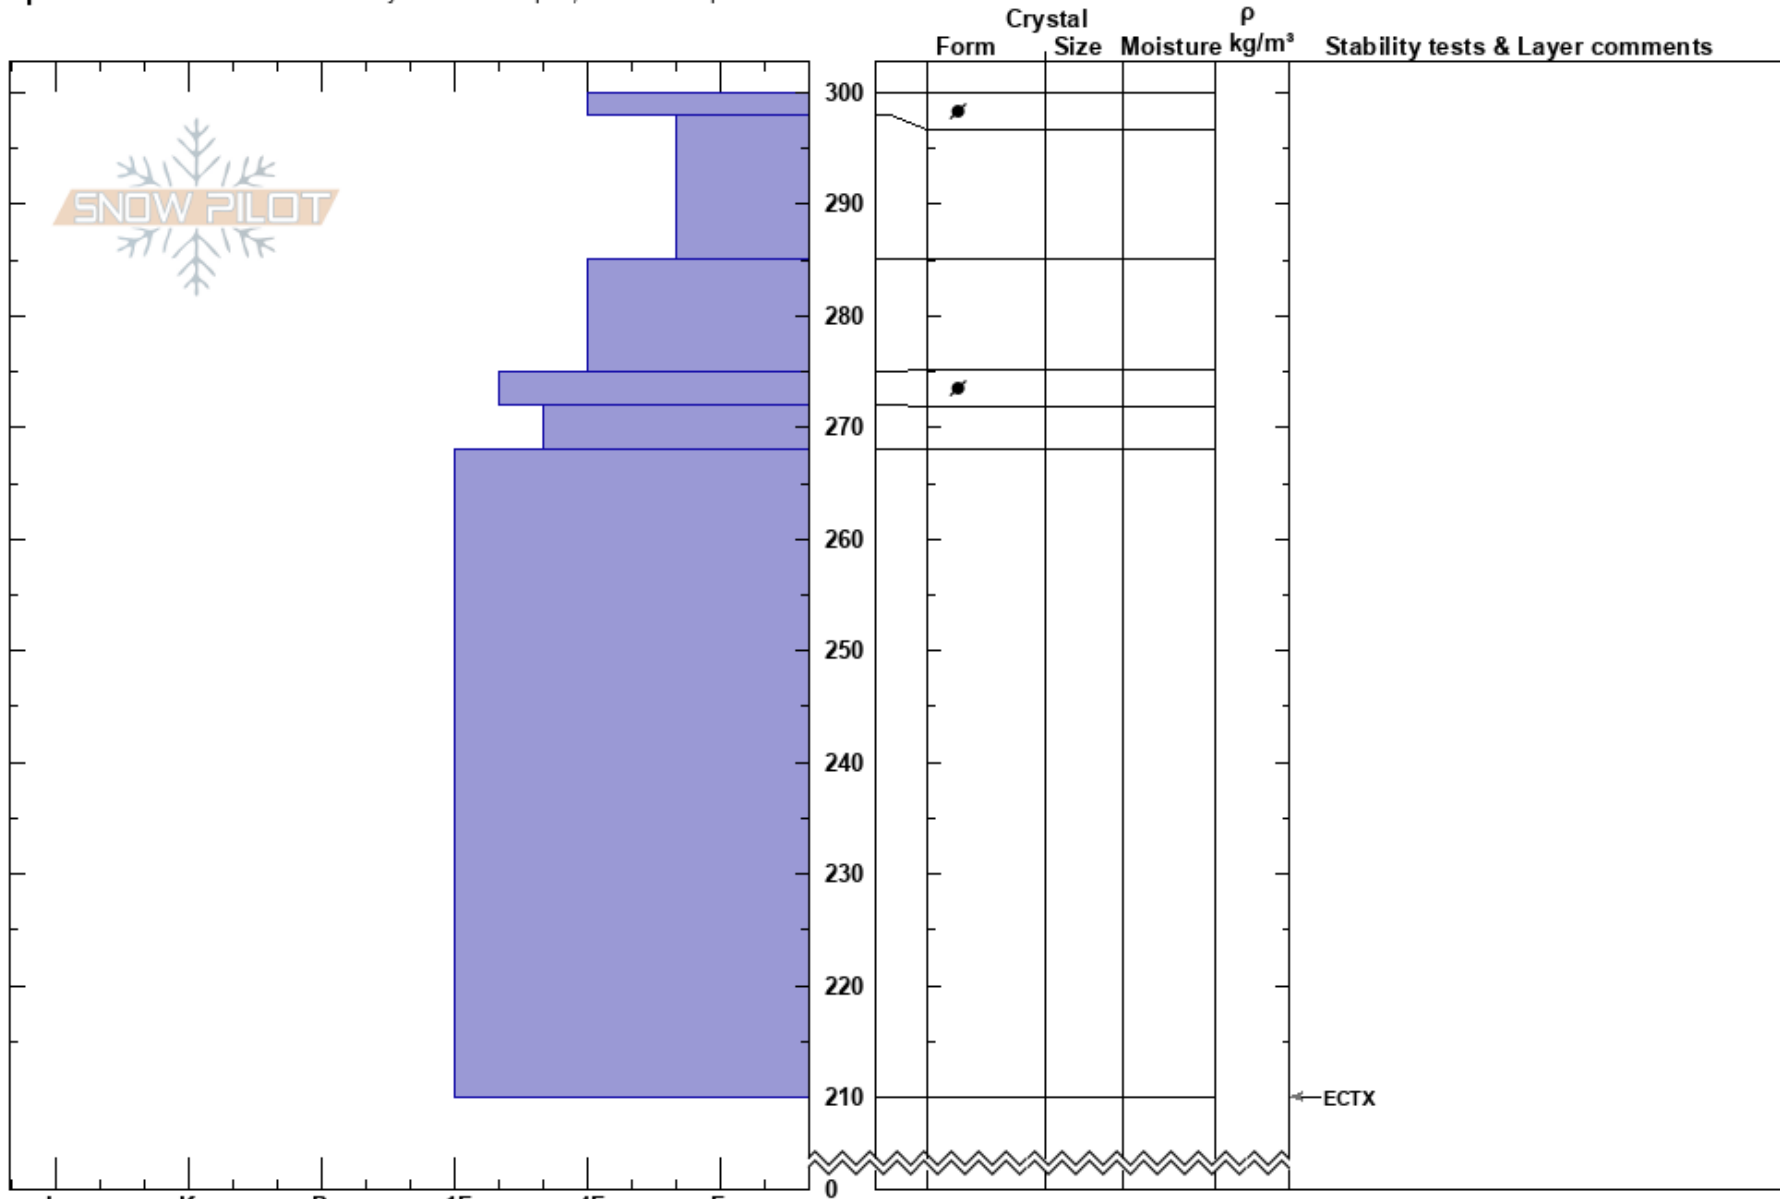

north bowl Thunderer
Absaroka Range
MT

Beau Fredlund
03/14/2019 - 11:00am
Co-ord: 44.90329N, -110.07316E
Slope Angle: 28°
Wind Loading:

Stability:
Air Temperature:
Sky Cover:
Precipitation:
Wind:

HS:300

Layer Notes:

Elevation: 9350 ft
Aspect: 352°

Specifics: Recent avalanche activity on similar slopes; We skied slope

Notes: Lots of nearby avalanche activity from the last storm (about 1 week ago).