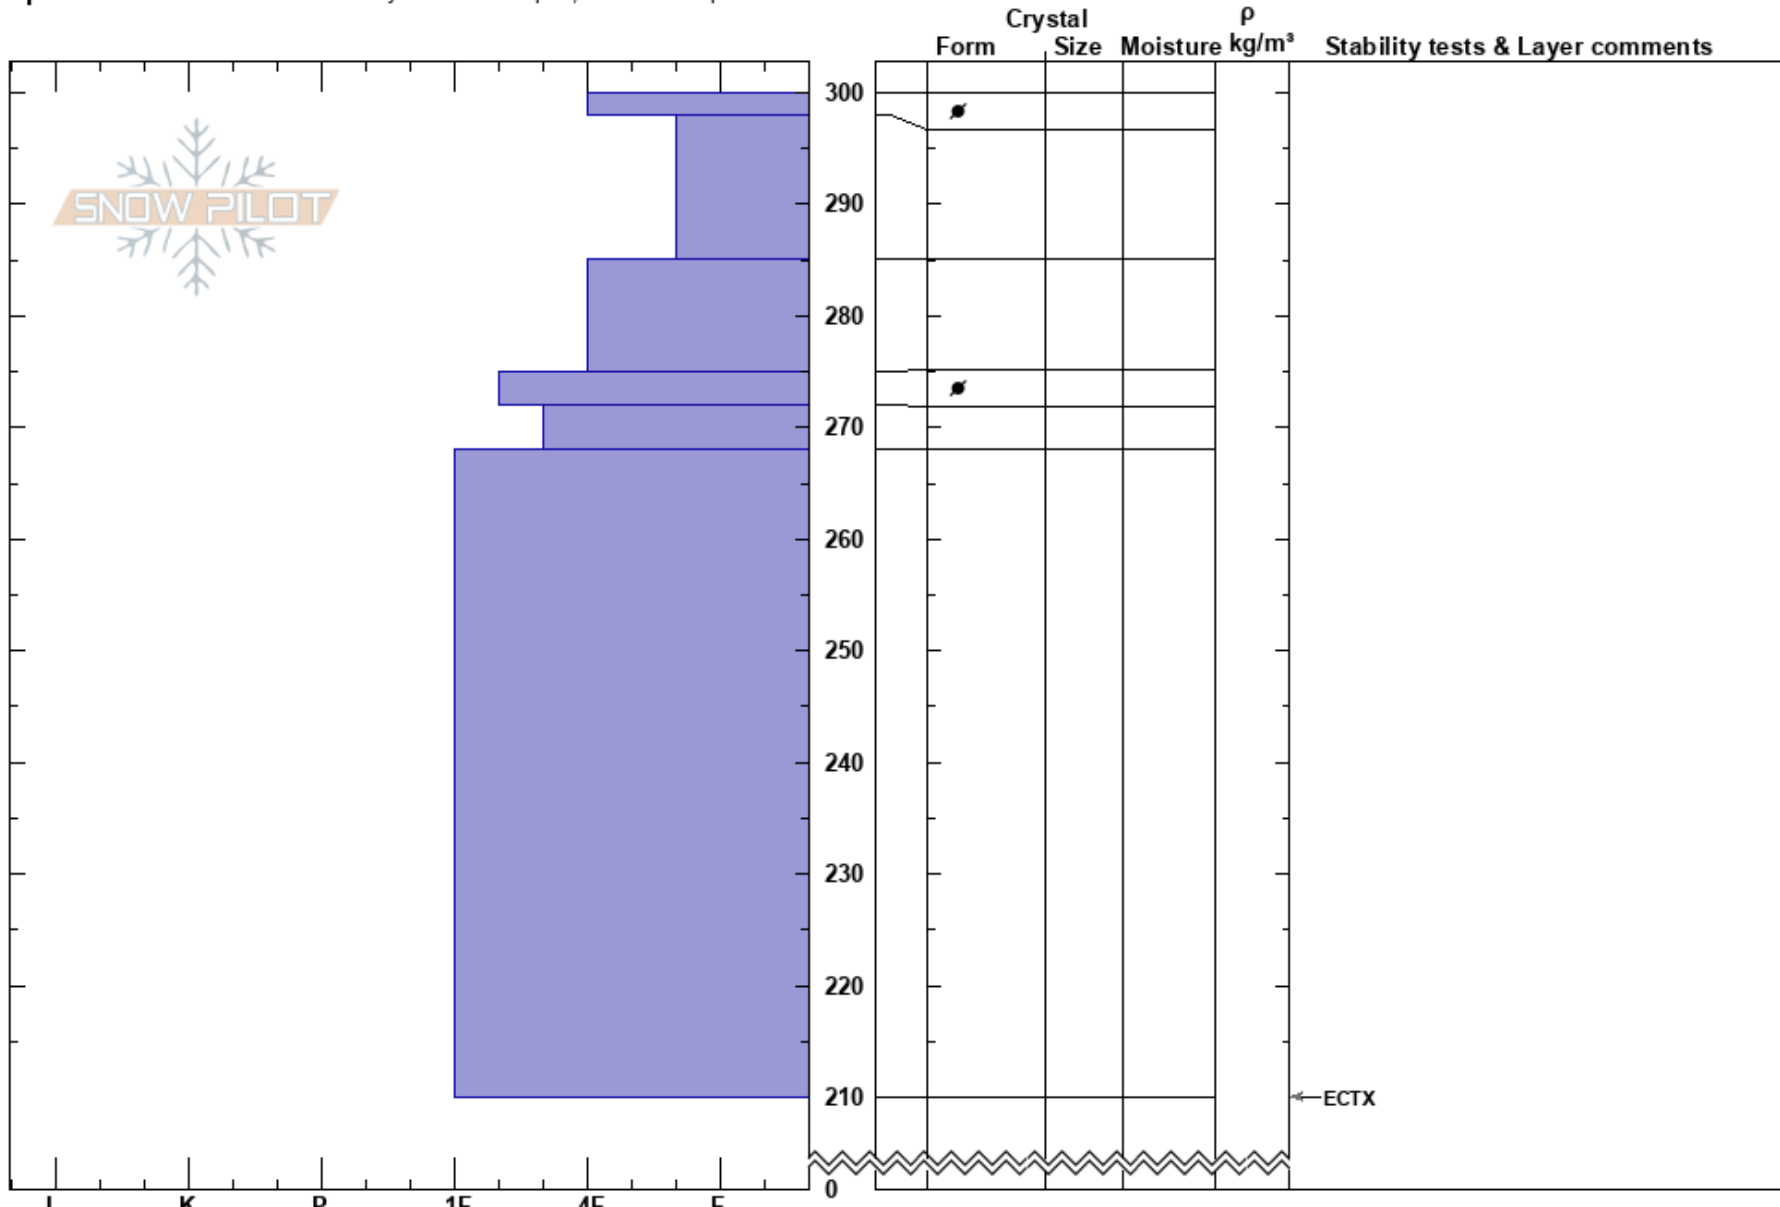

north bowl Thunderer
Absaroka Range
MT

Beau Fredlund
03/14/2019 - 11:00am
Co-ord: 44.90329N, -110.07316E
Slope Angle: 28°
Wind Loading:

Stability:
Air Temperature:
Sky Cover:
Precipitation:
Wind:

HS:300

Layer Notes:

Elevation: 9350 ft
Aspect: 352°

Specifics: Recent avalanche activity on similar slopes; We skied slope

Notes: Lots of nearby avalanche activity from the last storm (about 1 week ago).