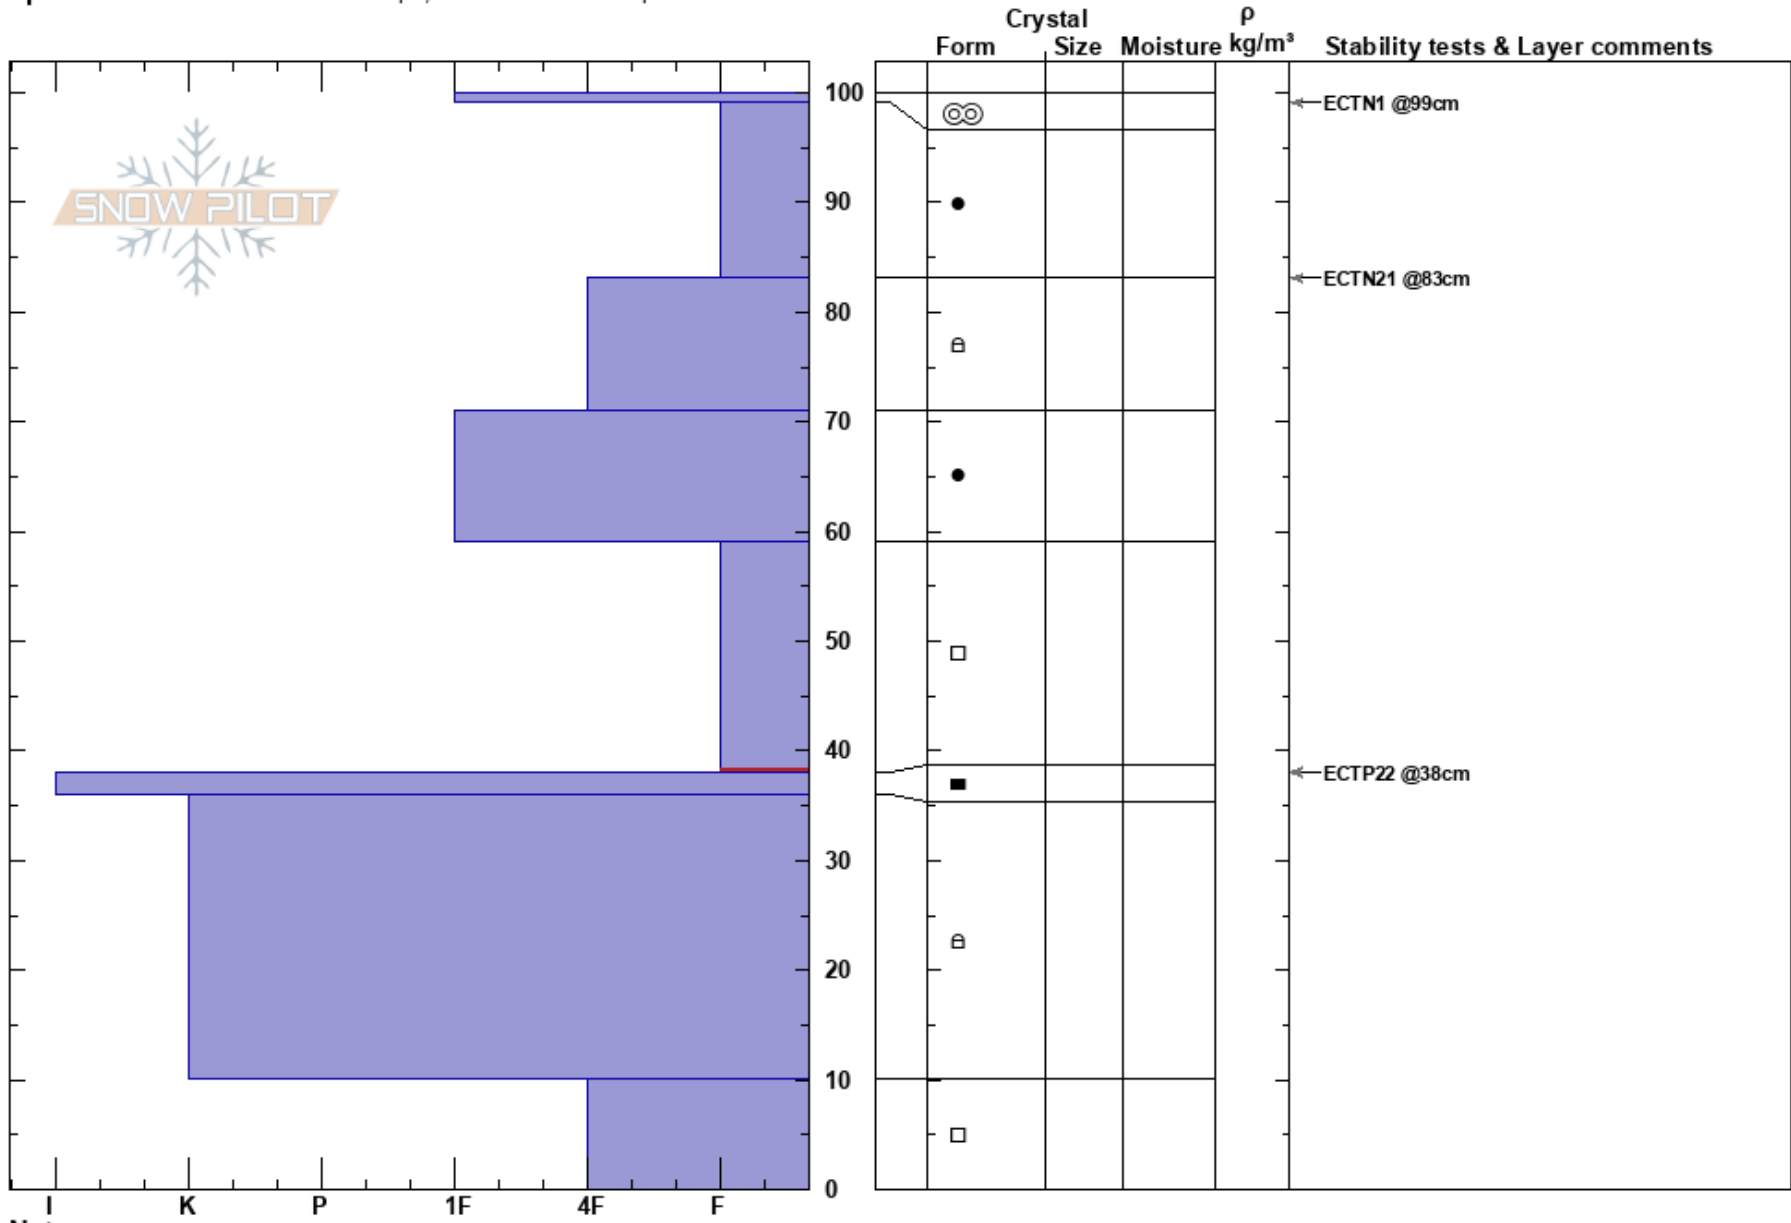

Seeley Lake
 Missions
 MT
 Elevation: 6500 ft
 Aspect: 240°
 Specifics: Snowmobile tracks on slope; We snowmobiled slope

Logan King
 03/15/2019 - 11:24am
 Co-ord: 47.25255N, -113.64331W
 Slope Angle: 14°
 Wind Loading: no

Stability: Good HS:100
 Air Temperature: 0.5°C PF:12 59-38cm:Problematic layer
 Sky Cover: FEW
 Precipitation: NO
 Wind: W Light Breeze

Notes: