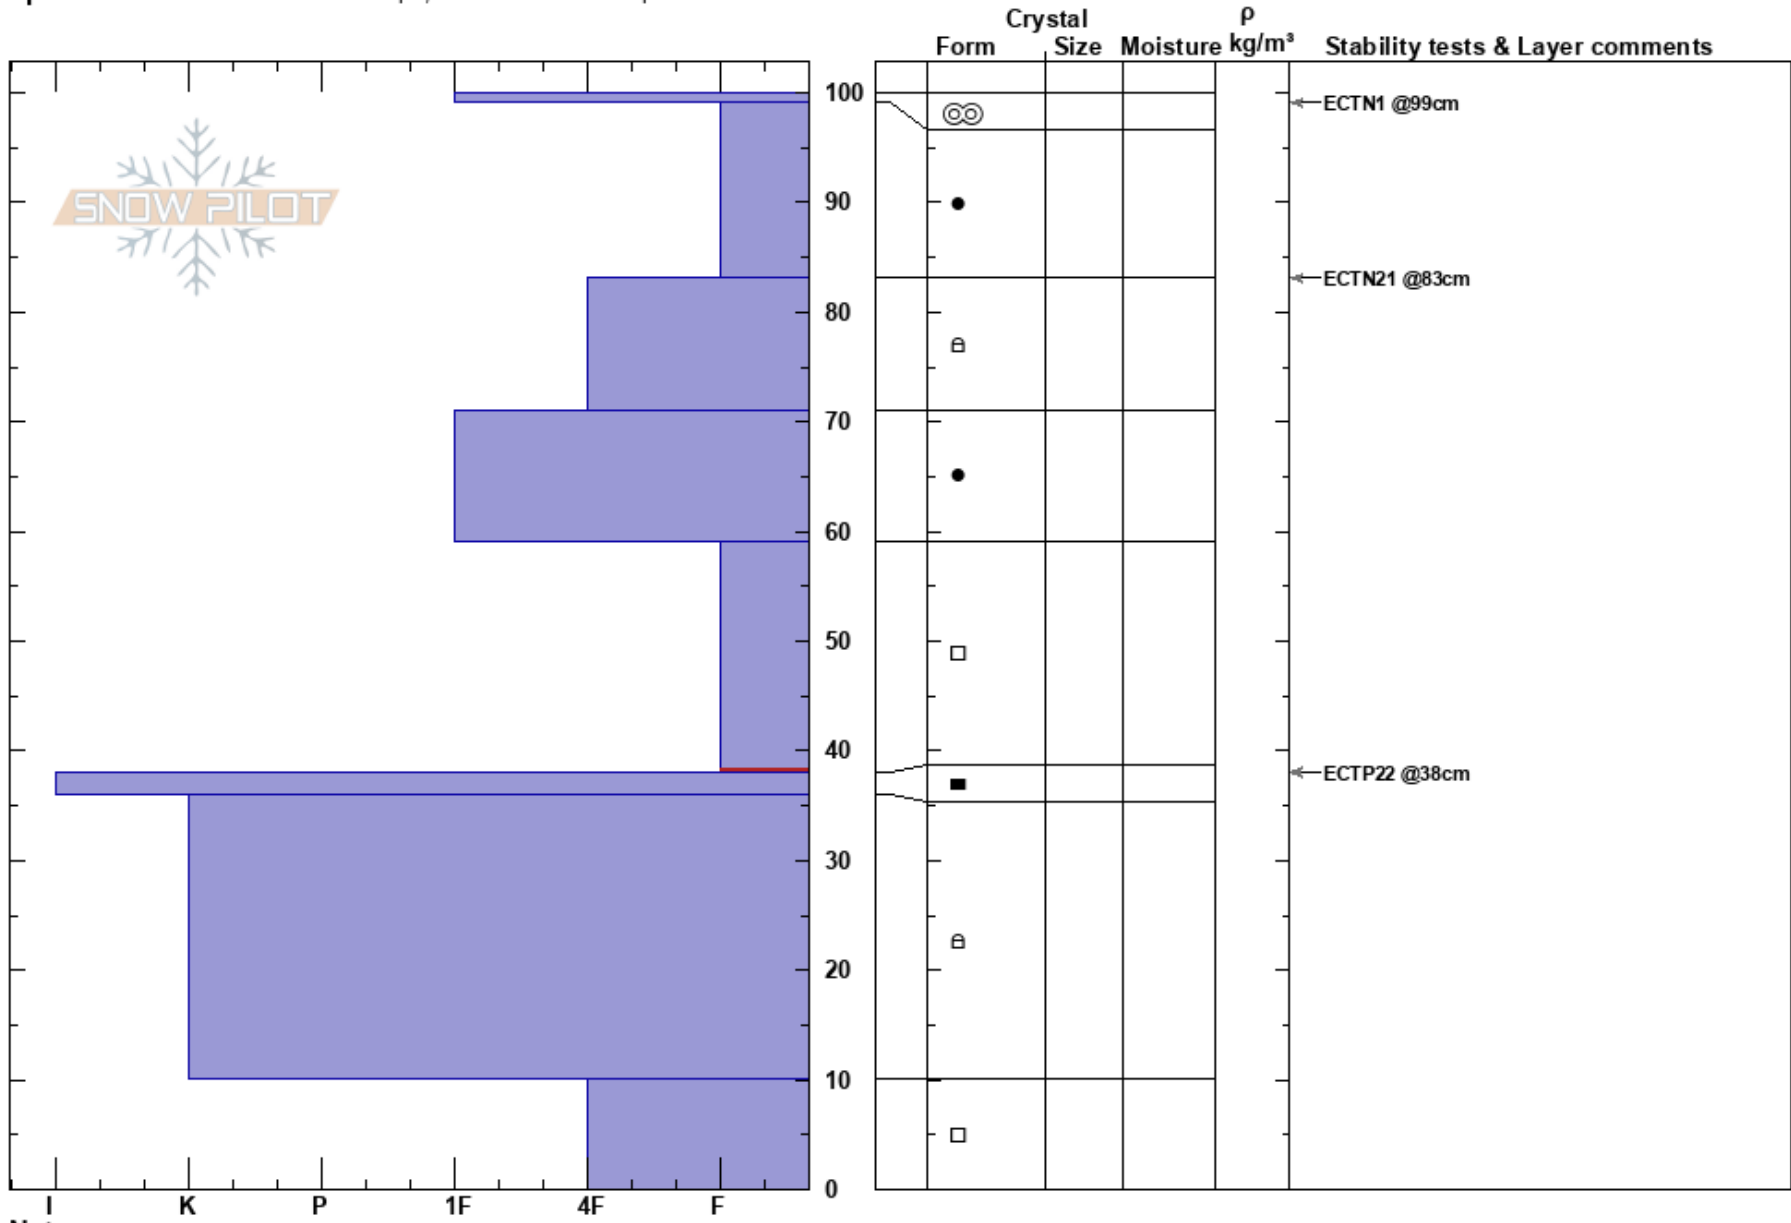

Seeley Lake
 Missions
 MT
Elevation: 6500 ft
Aspect: 240°
Specifics: Snowmobile tracks on slope; We snowmobiled slope

Logan King
 03/15/2019 - 11:24am
Co-ord: 47.25255N, -113.64331W
Slope Angle: 14°
Wind Loading: no

Stability: Good **HS:**100 **Layer Notes:**
Air Temperature: 0.5°C **PF:**12 59-38cm:Problematic layer
Sky Cover: FEW
Precipitation: NO
Wind: W Light Breeze

Notes: