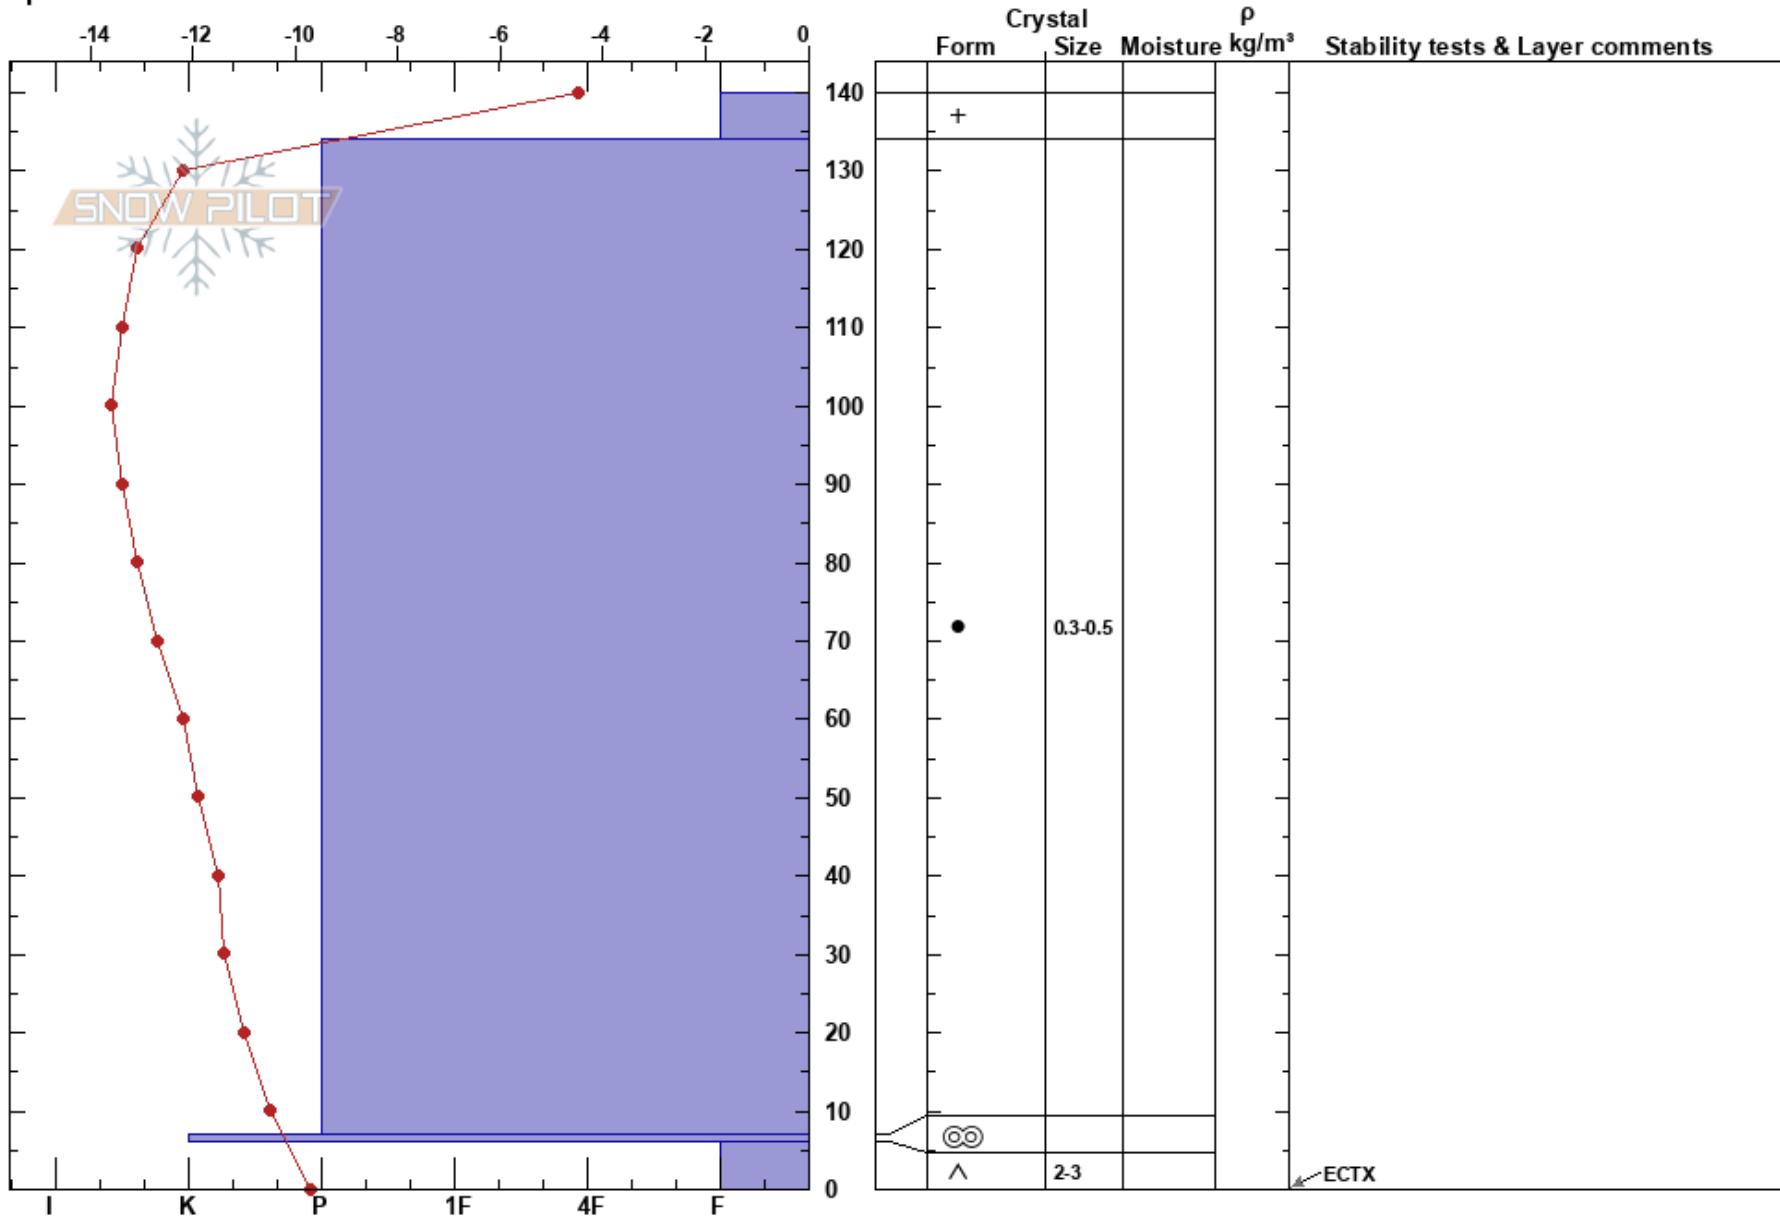

Gökelbäcken 2  
Kebnekaise  
Sweden  
Elevation: 1410 m  
Aspect: SW  
Specifics:

Jonathan Isaksson  
15/03/2019 - 12:30  
Co-ord: 67.88484N, 18.58299E  
Slope Angle: 31°  
Wind Loading:

Stability: HS:140  
Air Temperature: -6.2°C PF:10  
Sky Cover: BKN  
Precipitation: NO  
Wind: Calm

Layer Notes:

Notes: SW Kebnetjåkka lilltopp, Bäckravín, Stenigt underlag