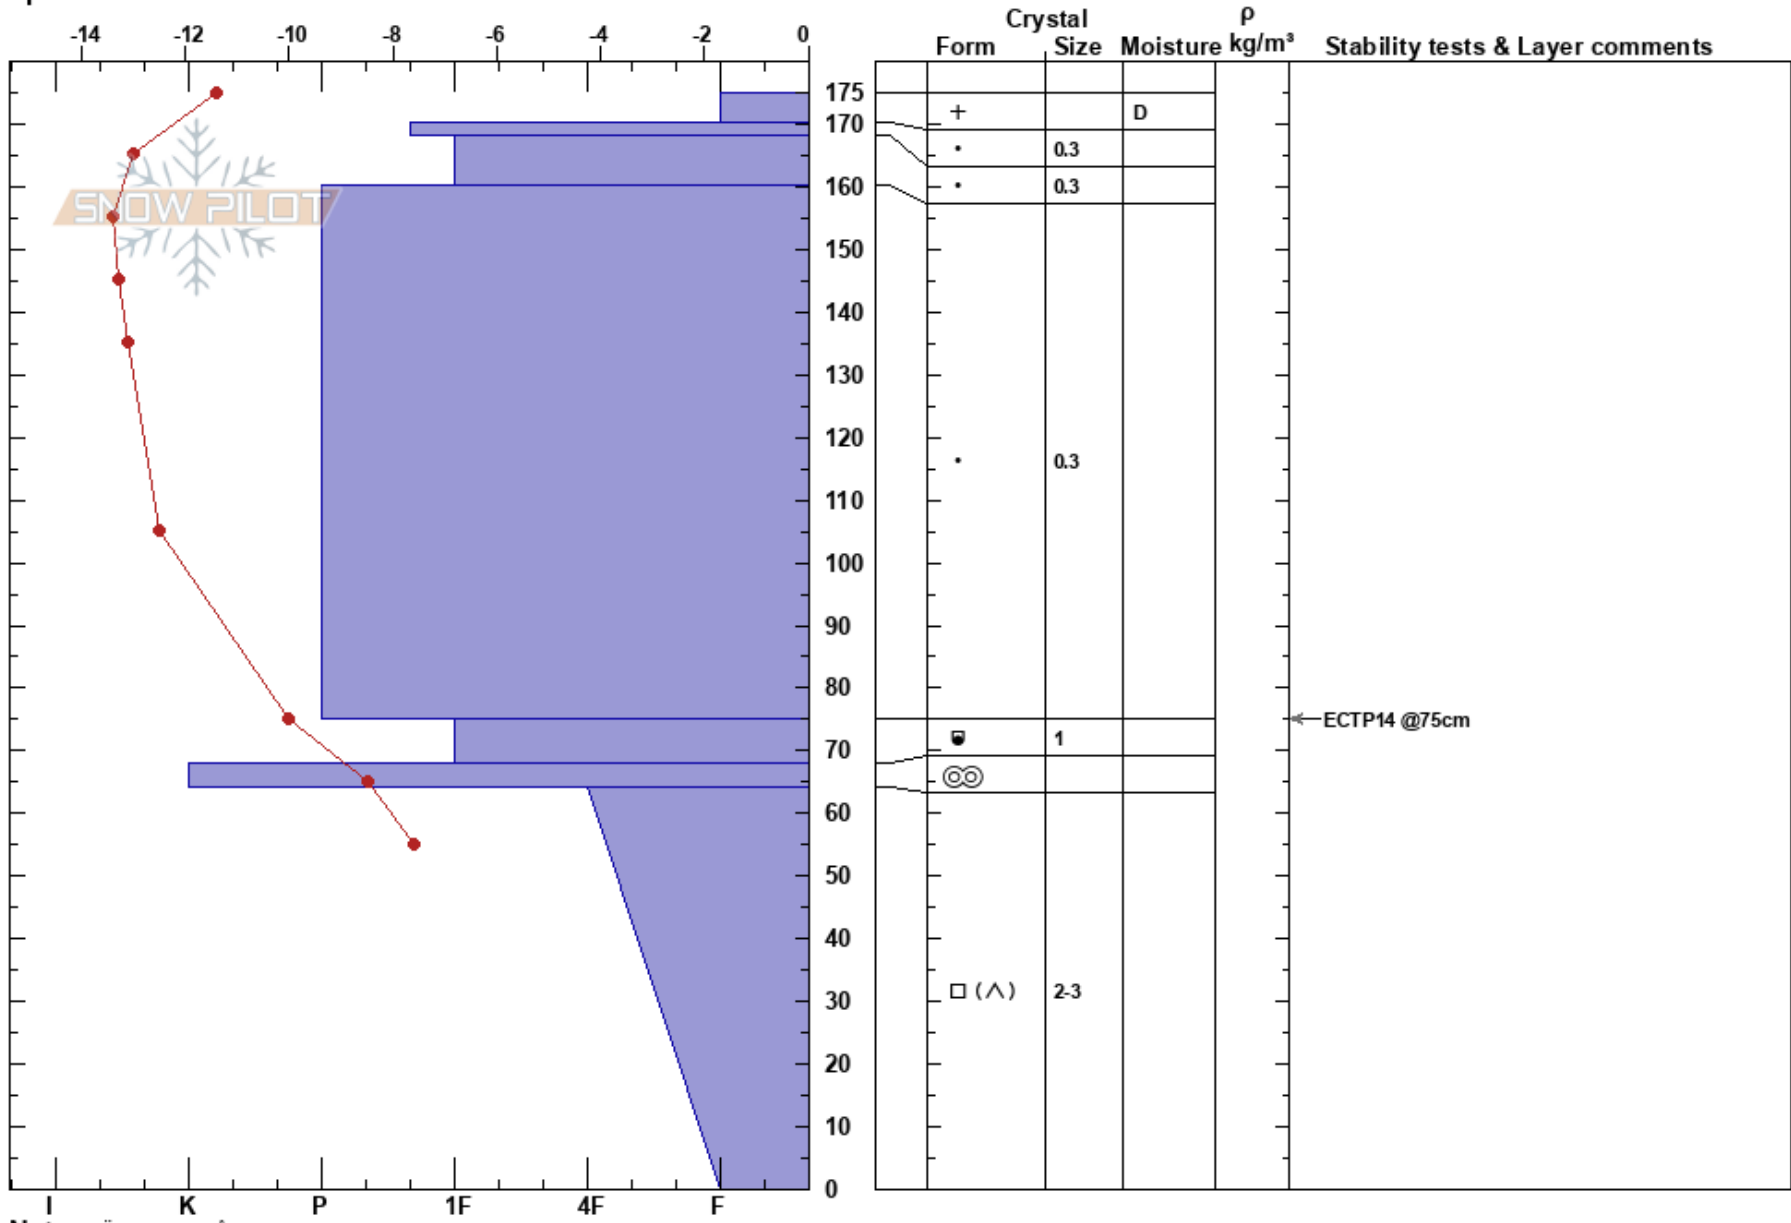

Gökelbäcken 1  
 Kebnekaise  
 Sweden  
 Elevation: 1470 m  
 Aspect: SW  
 Specifics:

Jonathan Isaksson  
 15/03/2019 - 10:30  
 Co-ord: 67.88707N, 18.57689E  
 Slope Angle: 30°  
 Wind Loading:

Stability: **HS:175** **Layer Notes:**  
 Air Temperature: -7.2°C **PF:10**  
 Sky Cover: SCT  
 Precipitation: NO  
 Wind: Calm

Notes: Öst Kebnetjåkkaglaciären, snöränna, stenigt underlag