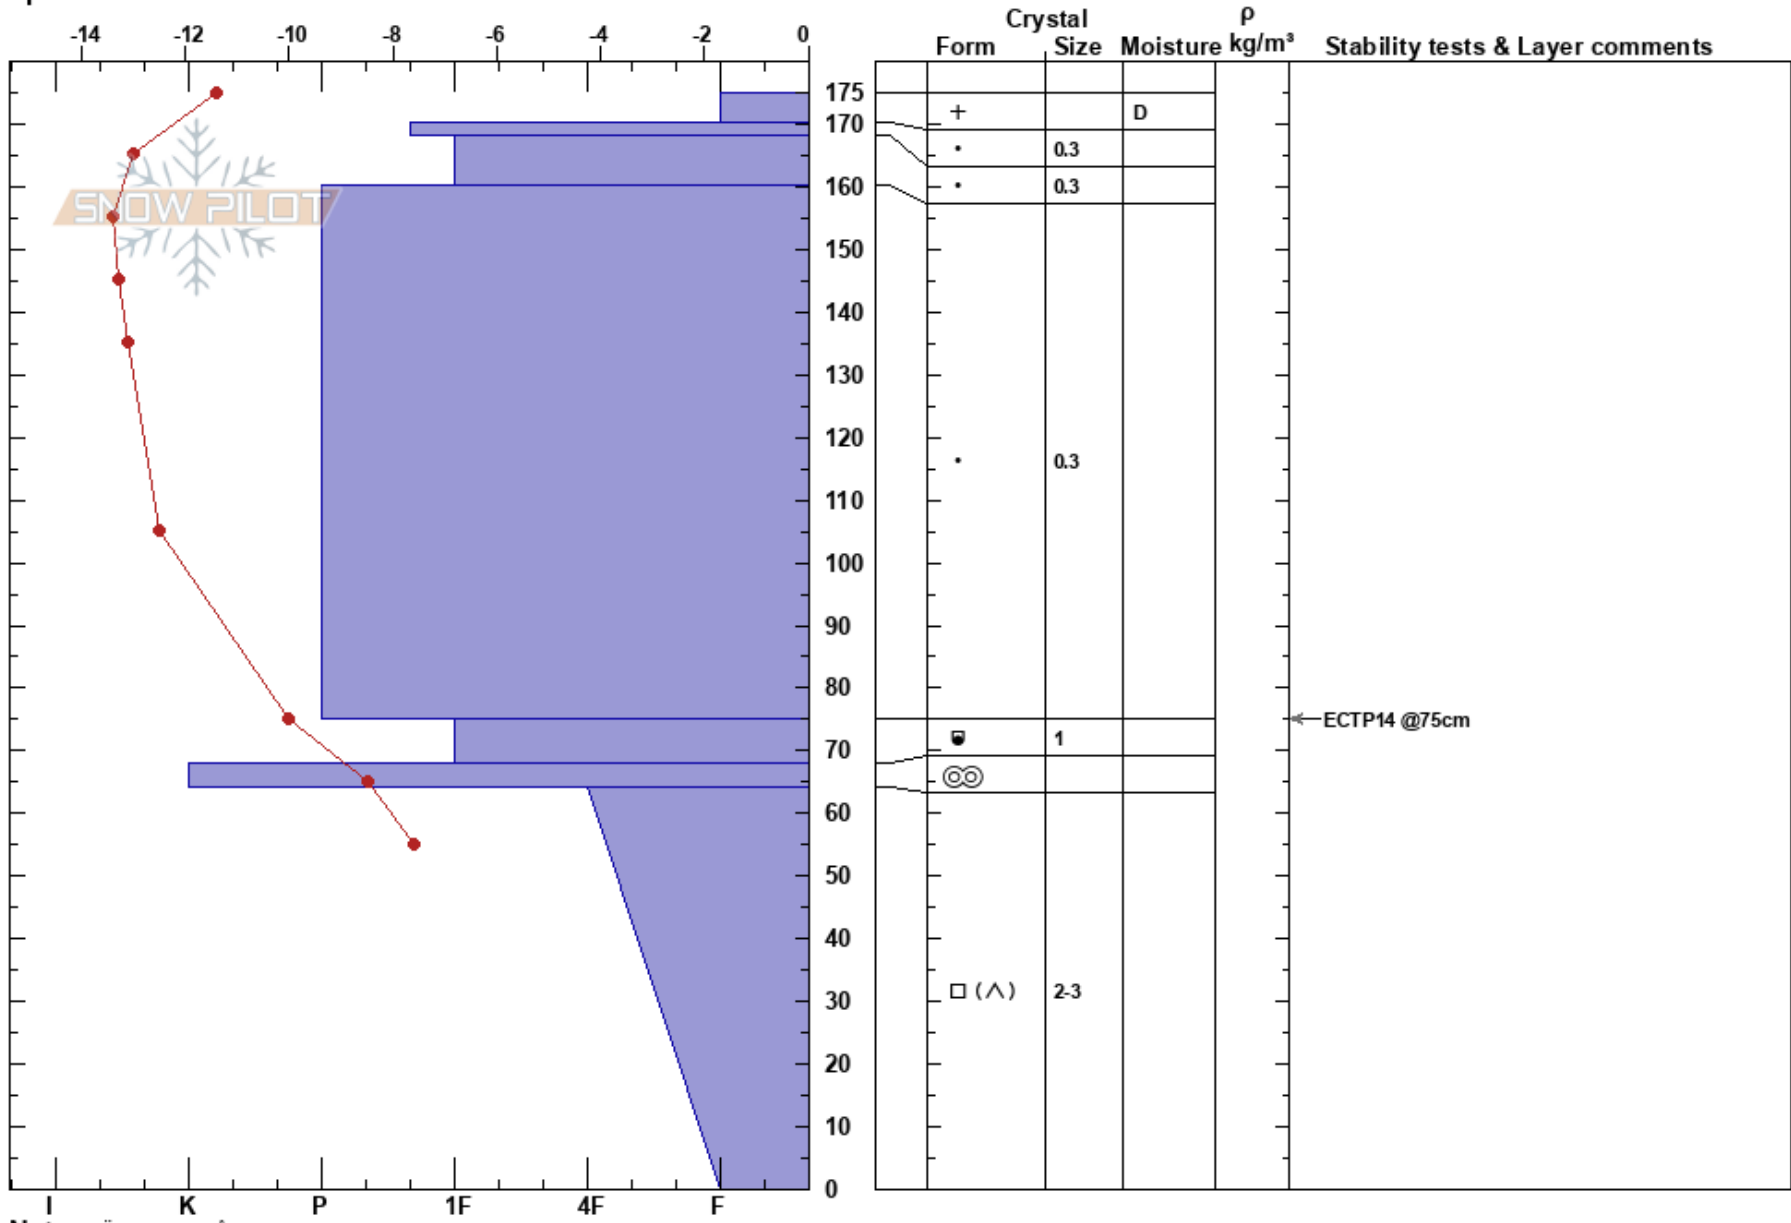

Gökelbäcken 1
 Kebnekaise
 Sweden
 Elevation: 1470 m
 Aspect: SW
 Specifics:

Jonathan Isaksson
 15/03/2019 - 10:30
 Co-ord: 67.88707N, 18.57689E
 Slope Angle: 30°
 Wind Loading:

Stability: **HS:175** **Layer Notes:**
 Air Temperature: -7.2°C **PF:10**
 Sky Cover: SCT
 Precipitation: NO
 Wind: Calm

Notes: Öst Kebnetjåkkaglaciären, snöränna, stenigt underlag