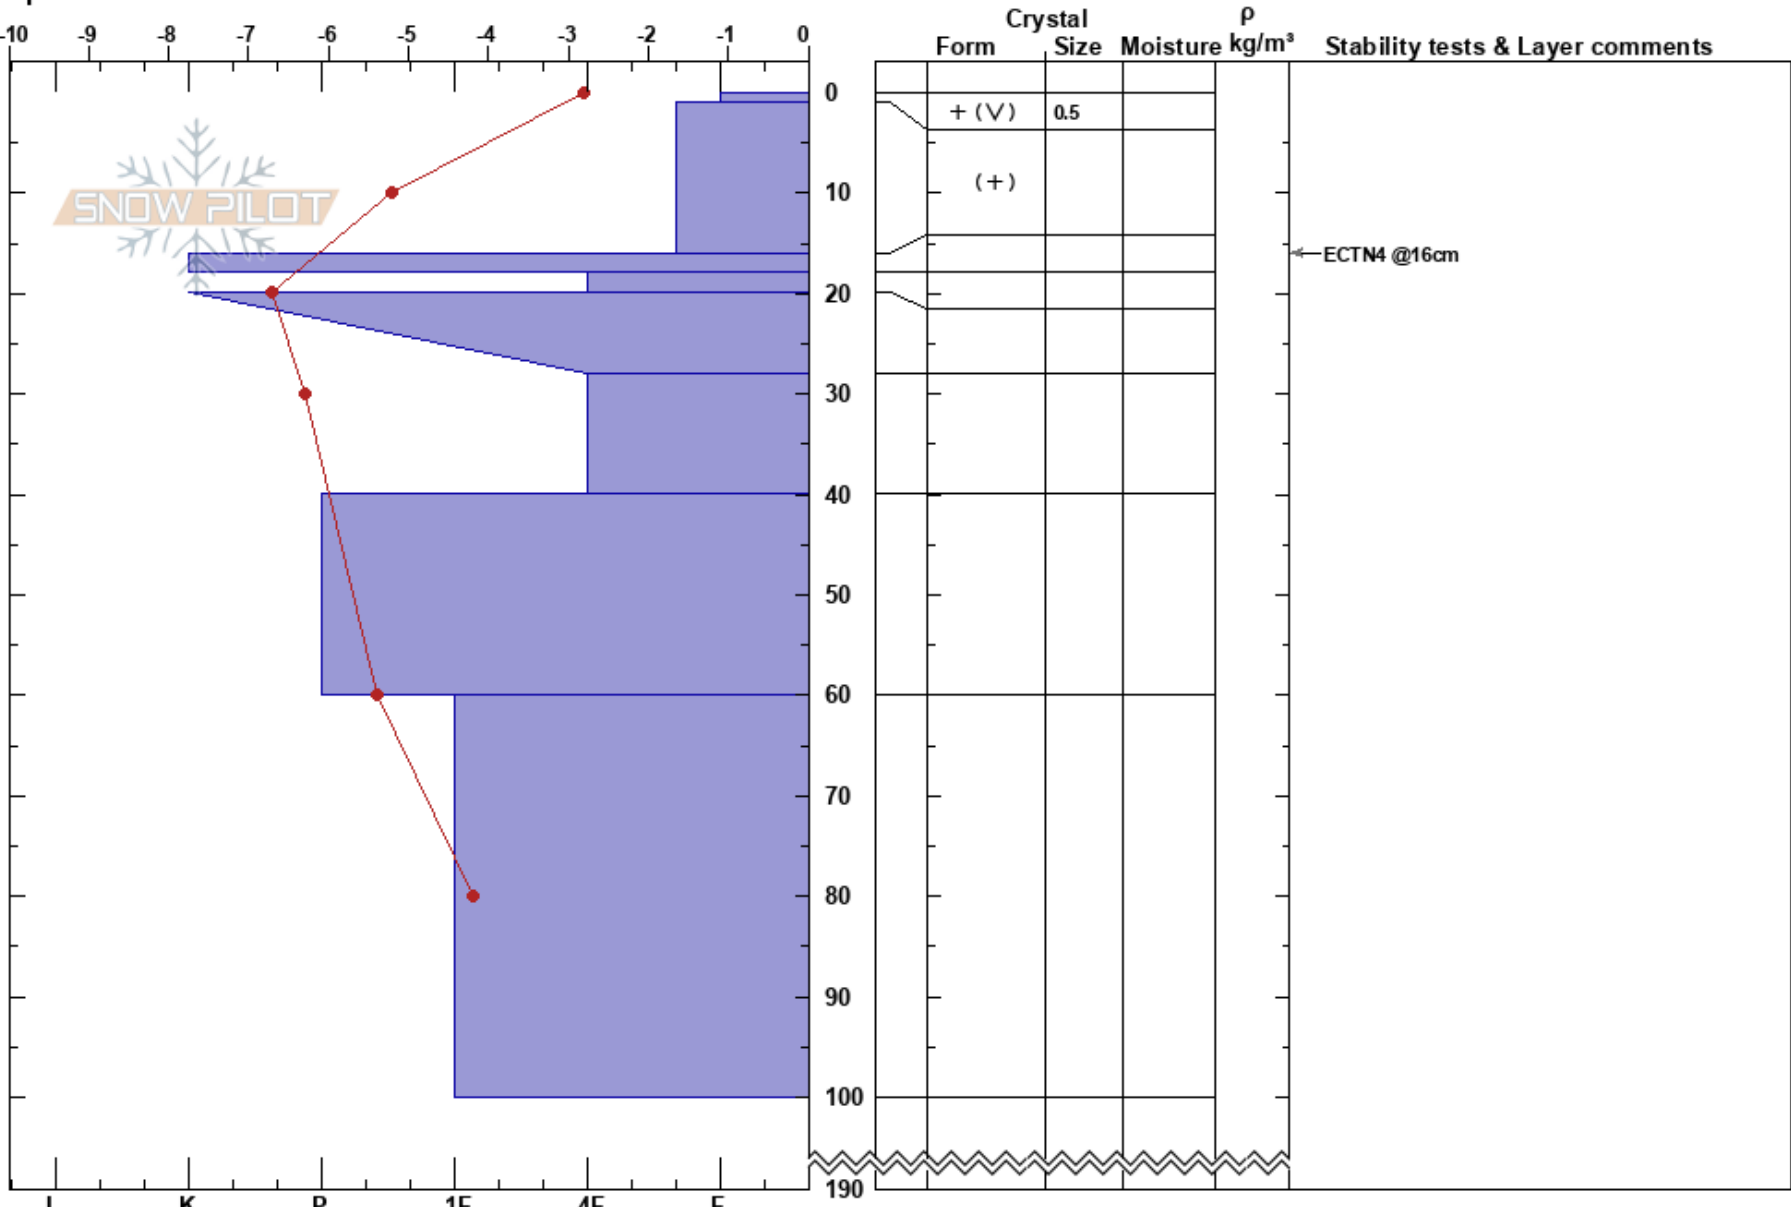

Kobäset 993  
 Västra Vindelfjällen  
 Sweden  
 Elevation: 993 m  
 Aspect: 180°  
 Specifics:

Sam Hedman  
 15/03/2019 - 11:00  
 Co-ord:  
 Slope Angle: 23°  
 Wind Loading:

Stability: HS:190  
 Air Temperature: -5.2°C PF:22 1-16cm: Problematic layer  
 Layer Notes:  
 Sky Cover: CLR  
 Precipitation: NO  
 Wind: S Calm