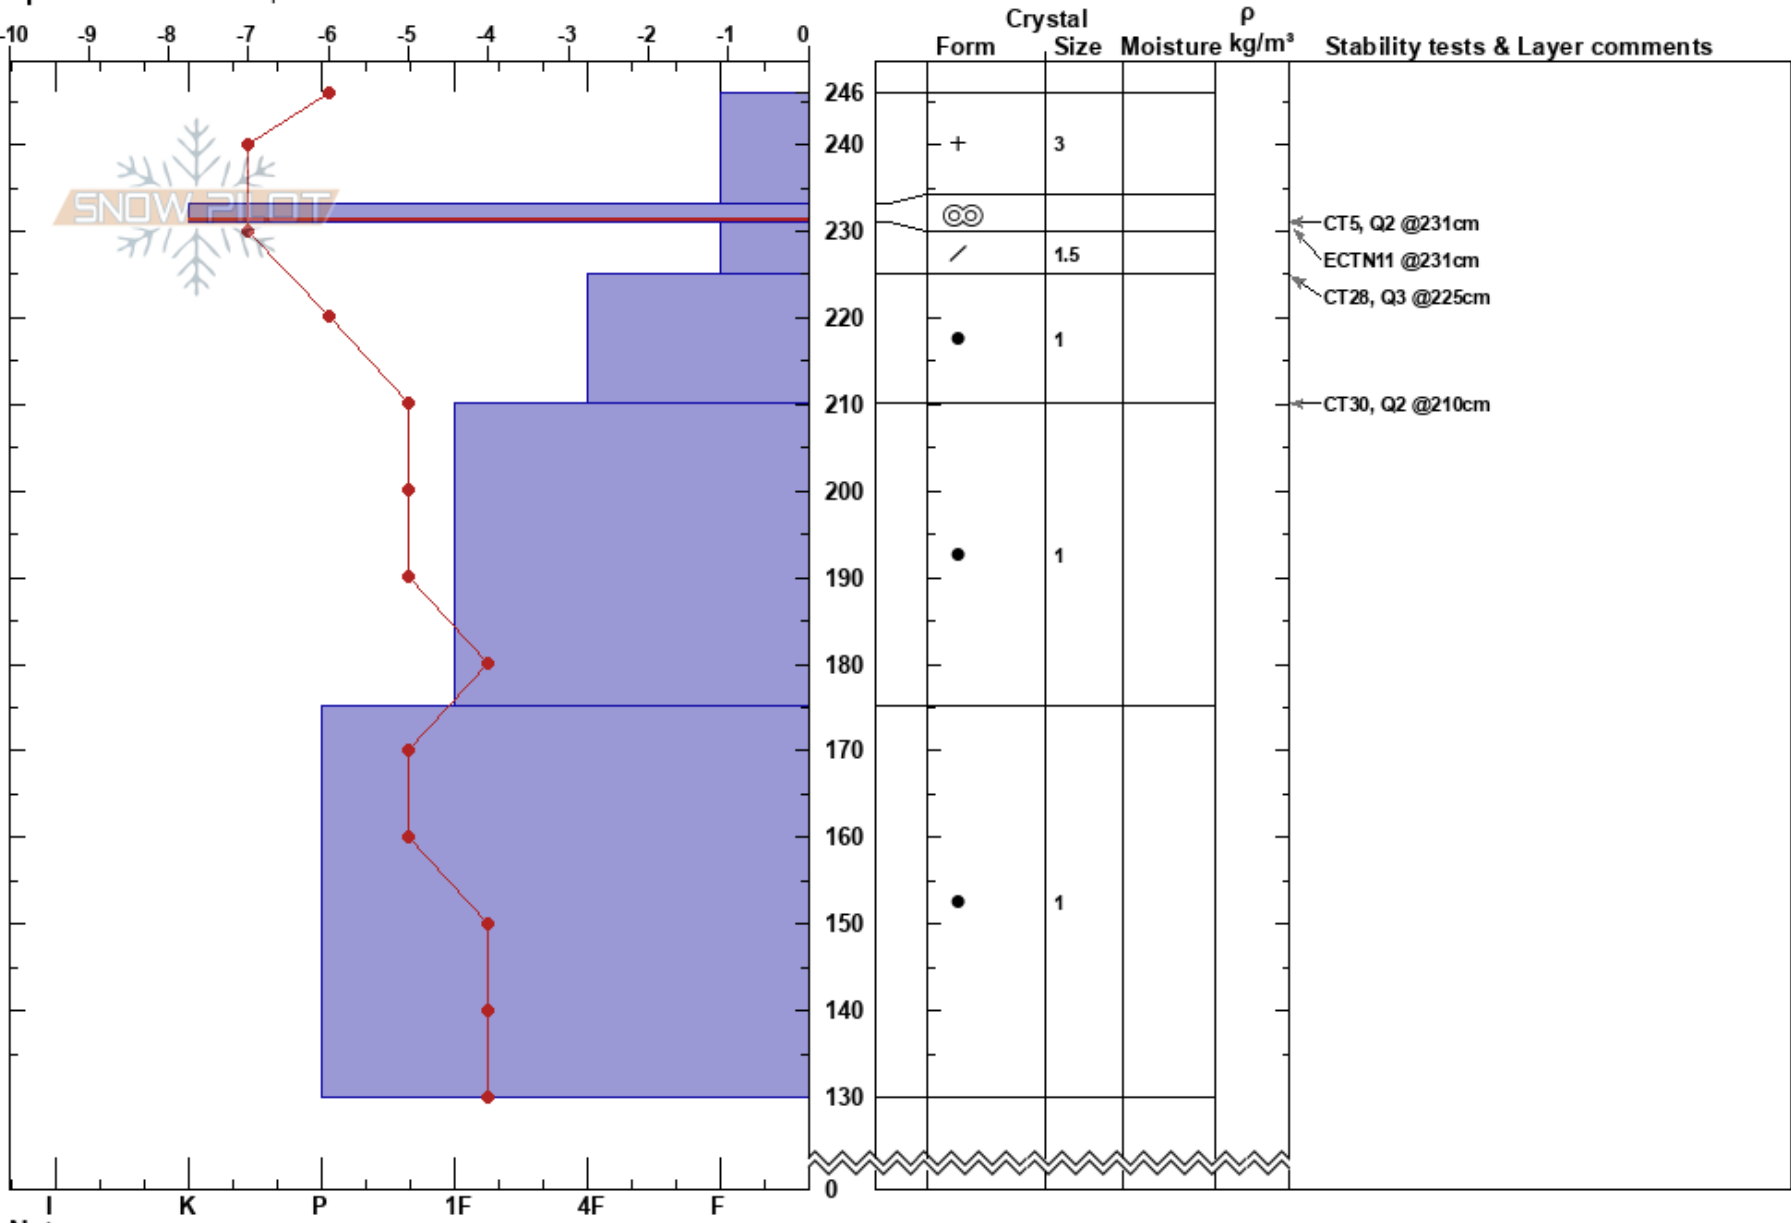

Glidden Ridge  
 Bitterroot  
 MT  
 Elevation: 6200 ft  
 Aspect: 120°  
 Specifics: We skied slope

Melissa Hendrickson  
 03/14/2019 - 10:00am  
 Co-ord: 47.53441N, -115.70167W  
 Slope Angle: 32°  
 Wind Loading: no

Stability: Good  
 Air Temperature: -5°C  
 Sky Cover: BKN  
 Precipitation: NO  
 Wind: SW Calm

HS:246  
 PS: 10 233-231cm:Problematic layer

Layer Notes:

Notes: