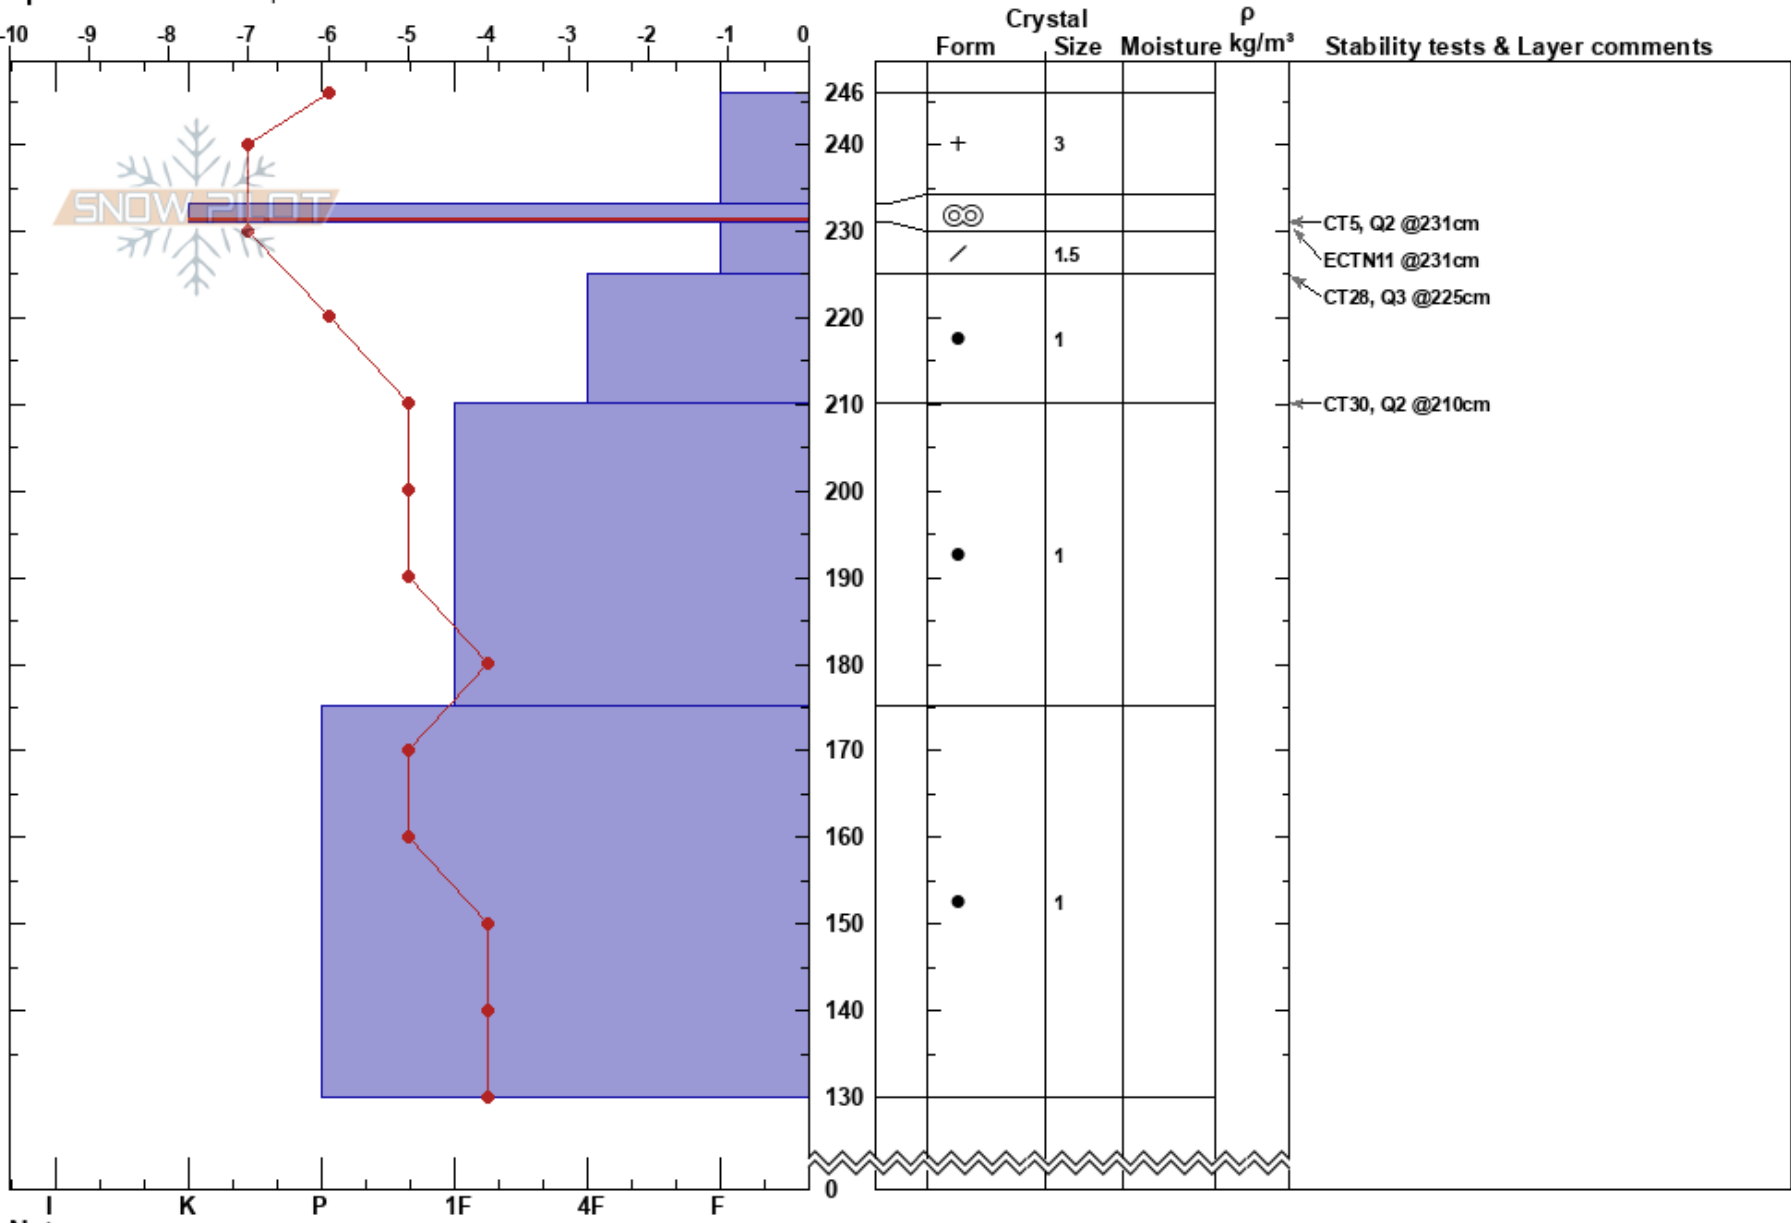

Glidden Ridge
 Bitterroot
 MT
 Elevation: 6200 ft
 Aspect: 120°
 Specifics: We skied slope

Melissa Hendrickson
 03/14/2019 - 10:00am
 Co-ord: 47.53441N, -115.70167W
 Slope Angle: 32°
 Wind Loading: no

Stability: Good
 Air Temperature: -5°C
 Sky Cover: BKN
 Precipitation: NO
 Wind: SW Calm

HS:246
 PS: 10 233-231cm:Problematic layer

Layer Notes:

Notes: