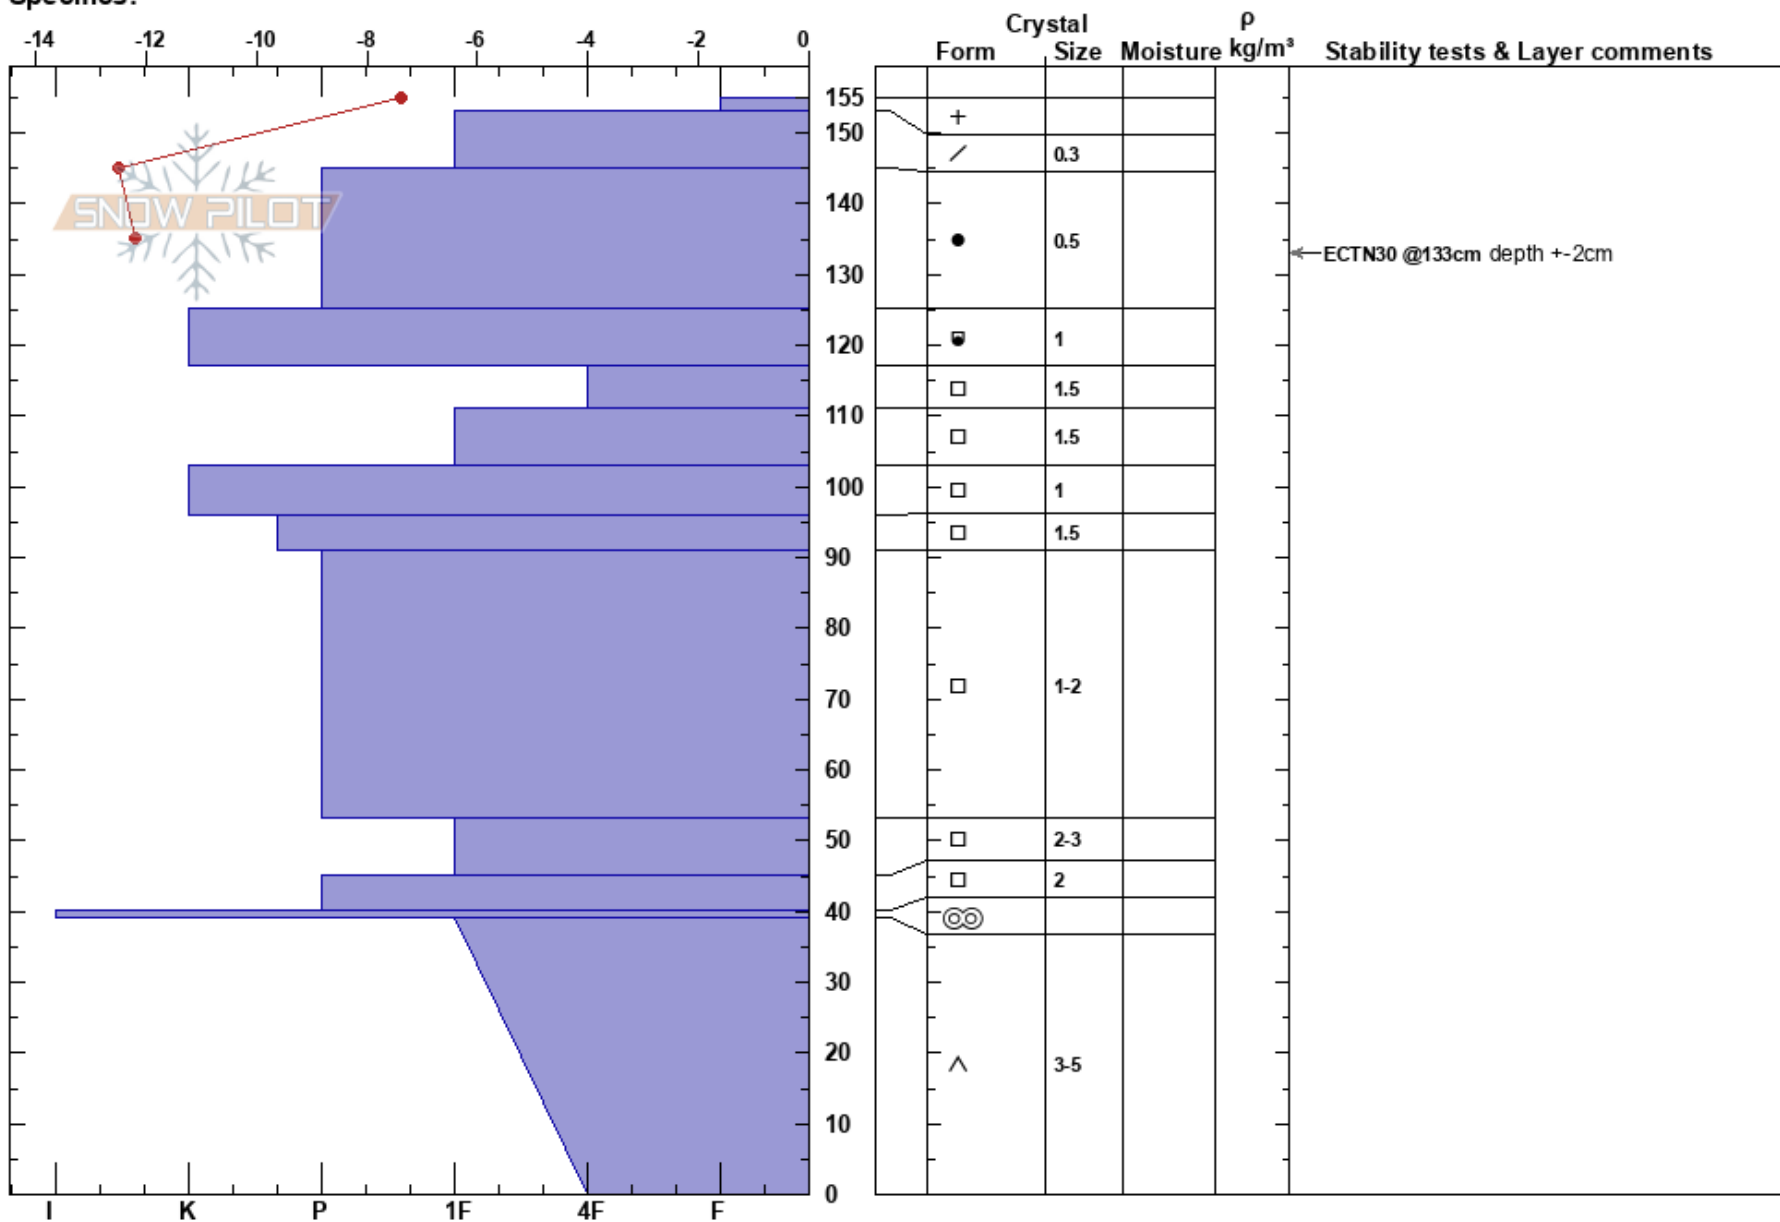

Kitteldalen 2
 Kebnekaise
 Sweden
Elevation: 1510 m
Aspect: SW
Specifics:

Jonathan Isaksson
 14/03/2019 - 11:30
Co-ord:
Slope Angle: 18°
Wind Loading:

Stability: **HS:**155 **Layer Notes:**
Air Temperature: 9.6°C **PF:**5
Sky Cover: OVC
Precipitation: S-1
Wind: Calm

Notes: ALP, bäckravin, blockterräng.