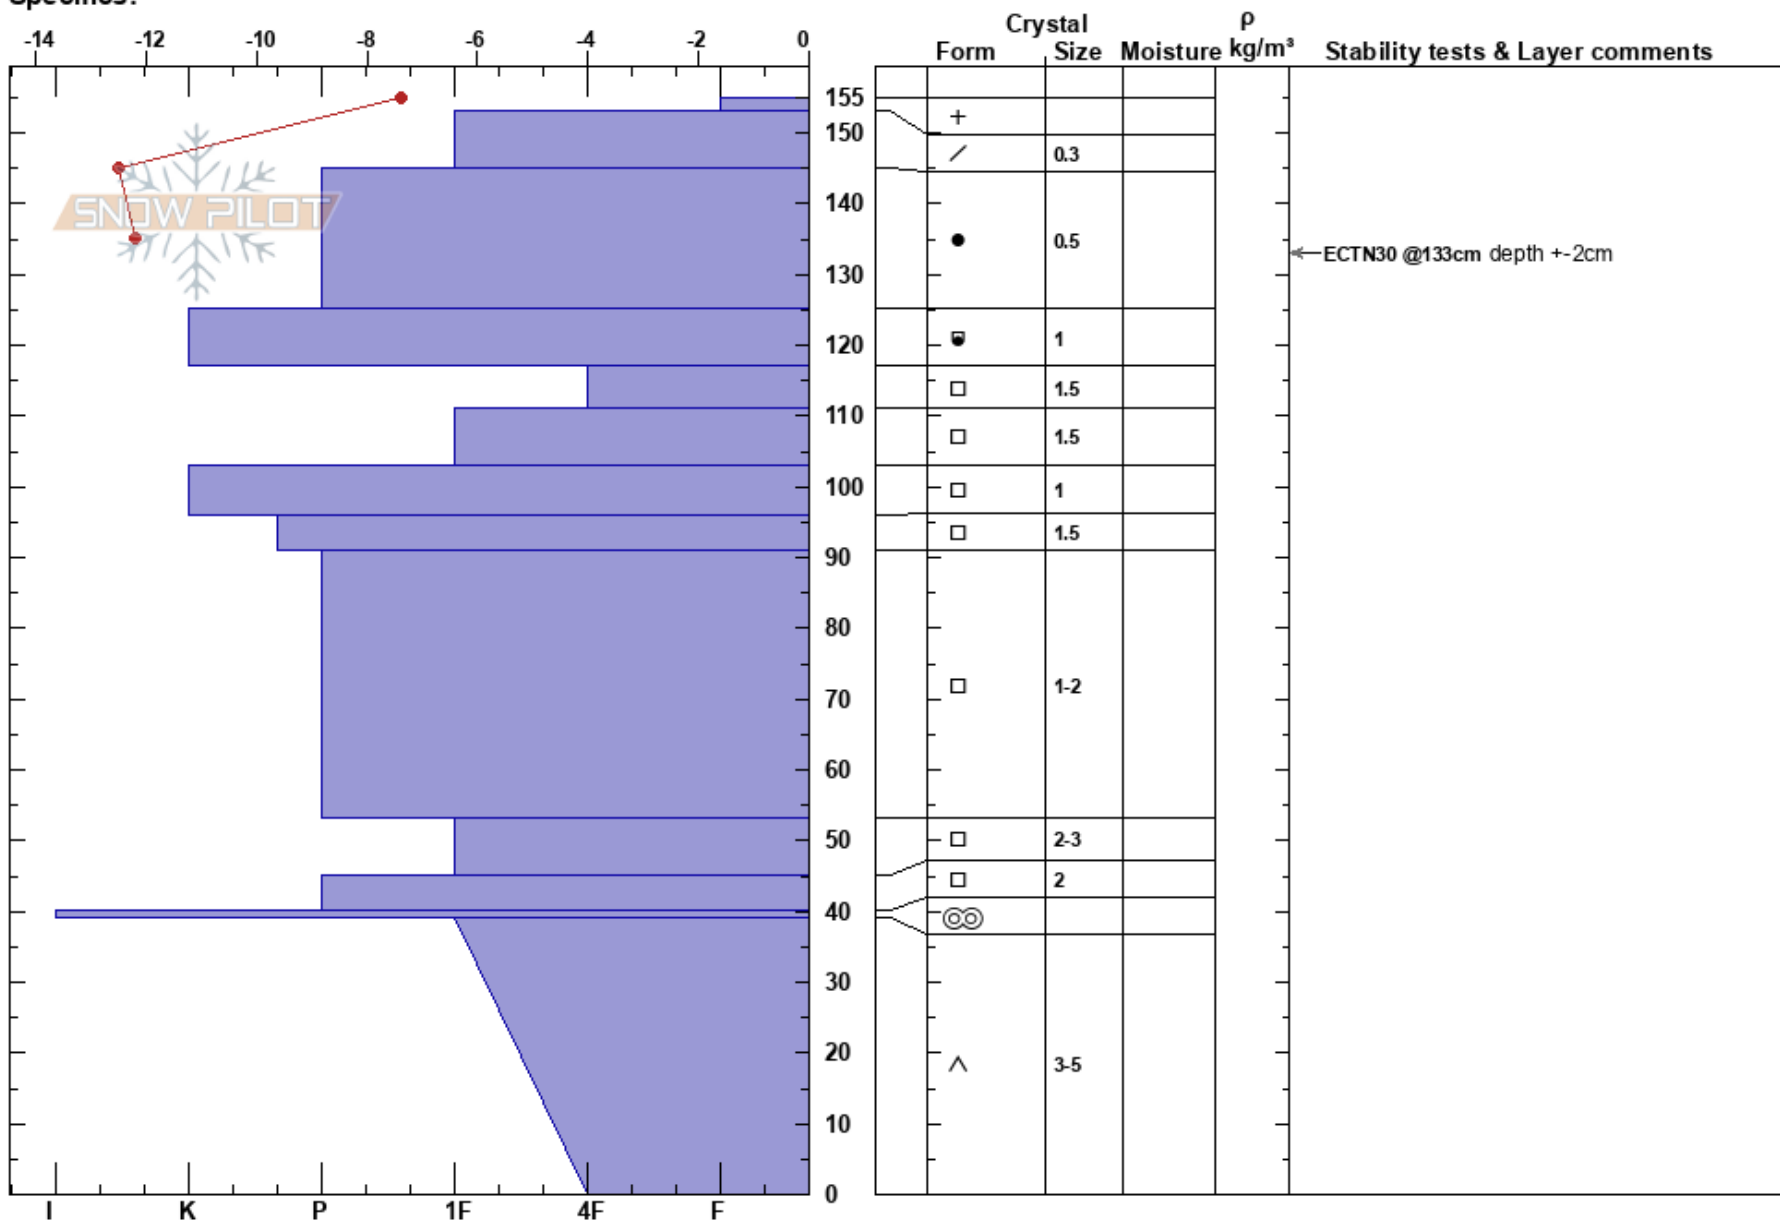

Kitteldalen 2
 Kebnekaise
 Sweden
Elevation: 1510 m
Aspect: SW
Specifics:

Jonathan Isaksson
 14/03/2019 - 11:30
Co-ord:
Slope Angle: 18°
Wind Loading:

Stability: **HS:**155 **Layer Notes:**
Air Temperature: 9.6°C **PF:**5
Sky Cover: OVC
Precipitation: S-1
Wind: Calm

Notes: ALP, bäckravin, blockterräng.