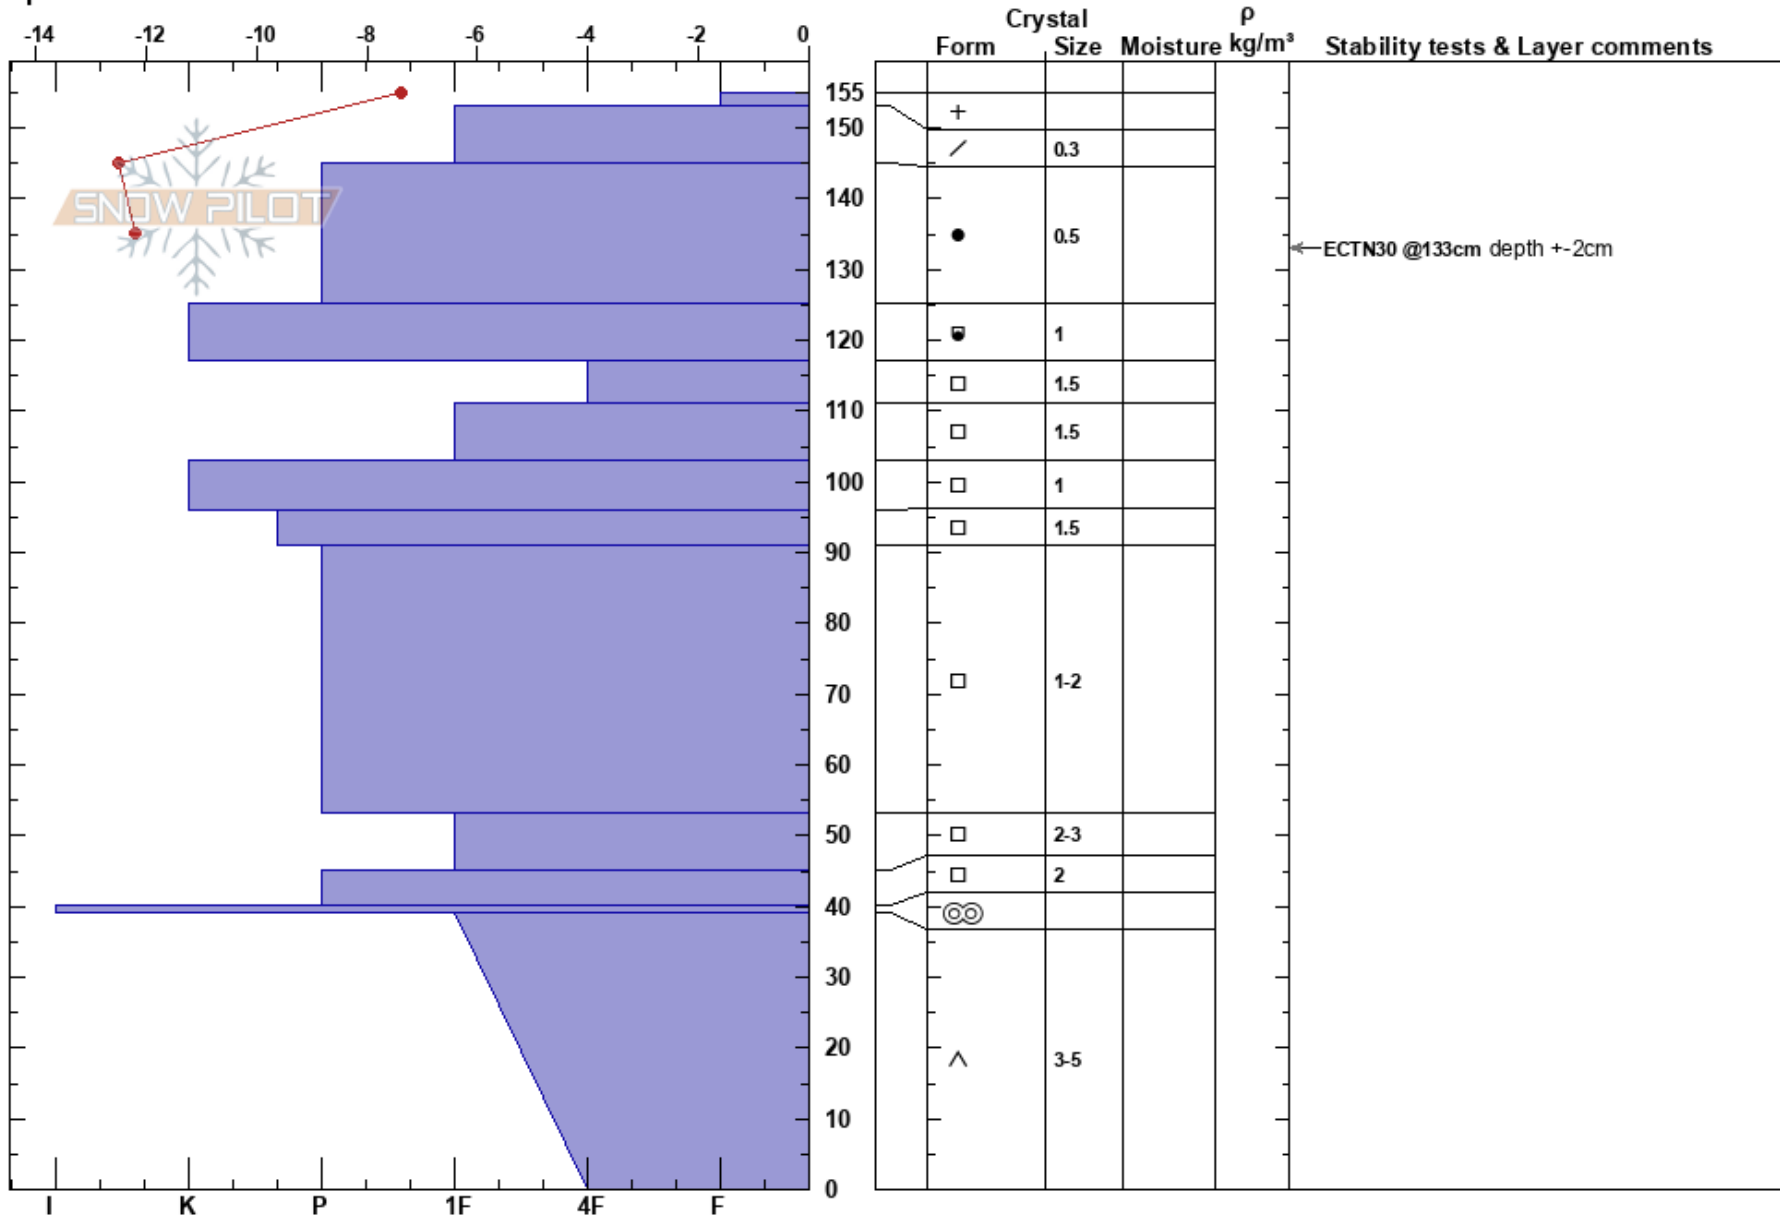

Kitteldalen 2
 Kebnekaise
 Sweden
Elevation: 1510 m
Aspect: SW
Specifics:

Jonathan Isaksson
 14/03/2019 - 11:30
Co-ord:
Slope Angle: 18°
Wind Loading:

Stability:
Air Temperature: 9.6°C **PF:**5
Sky Cover: OVC
Precipitation: S-1
Wind: Calm

Layer Notes:

Notes: ALP, bäckravin, blockterräng.