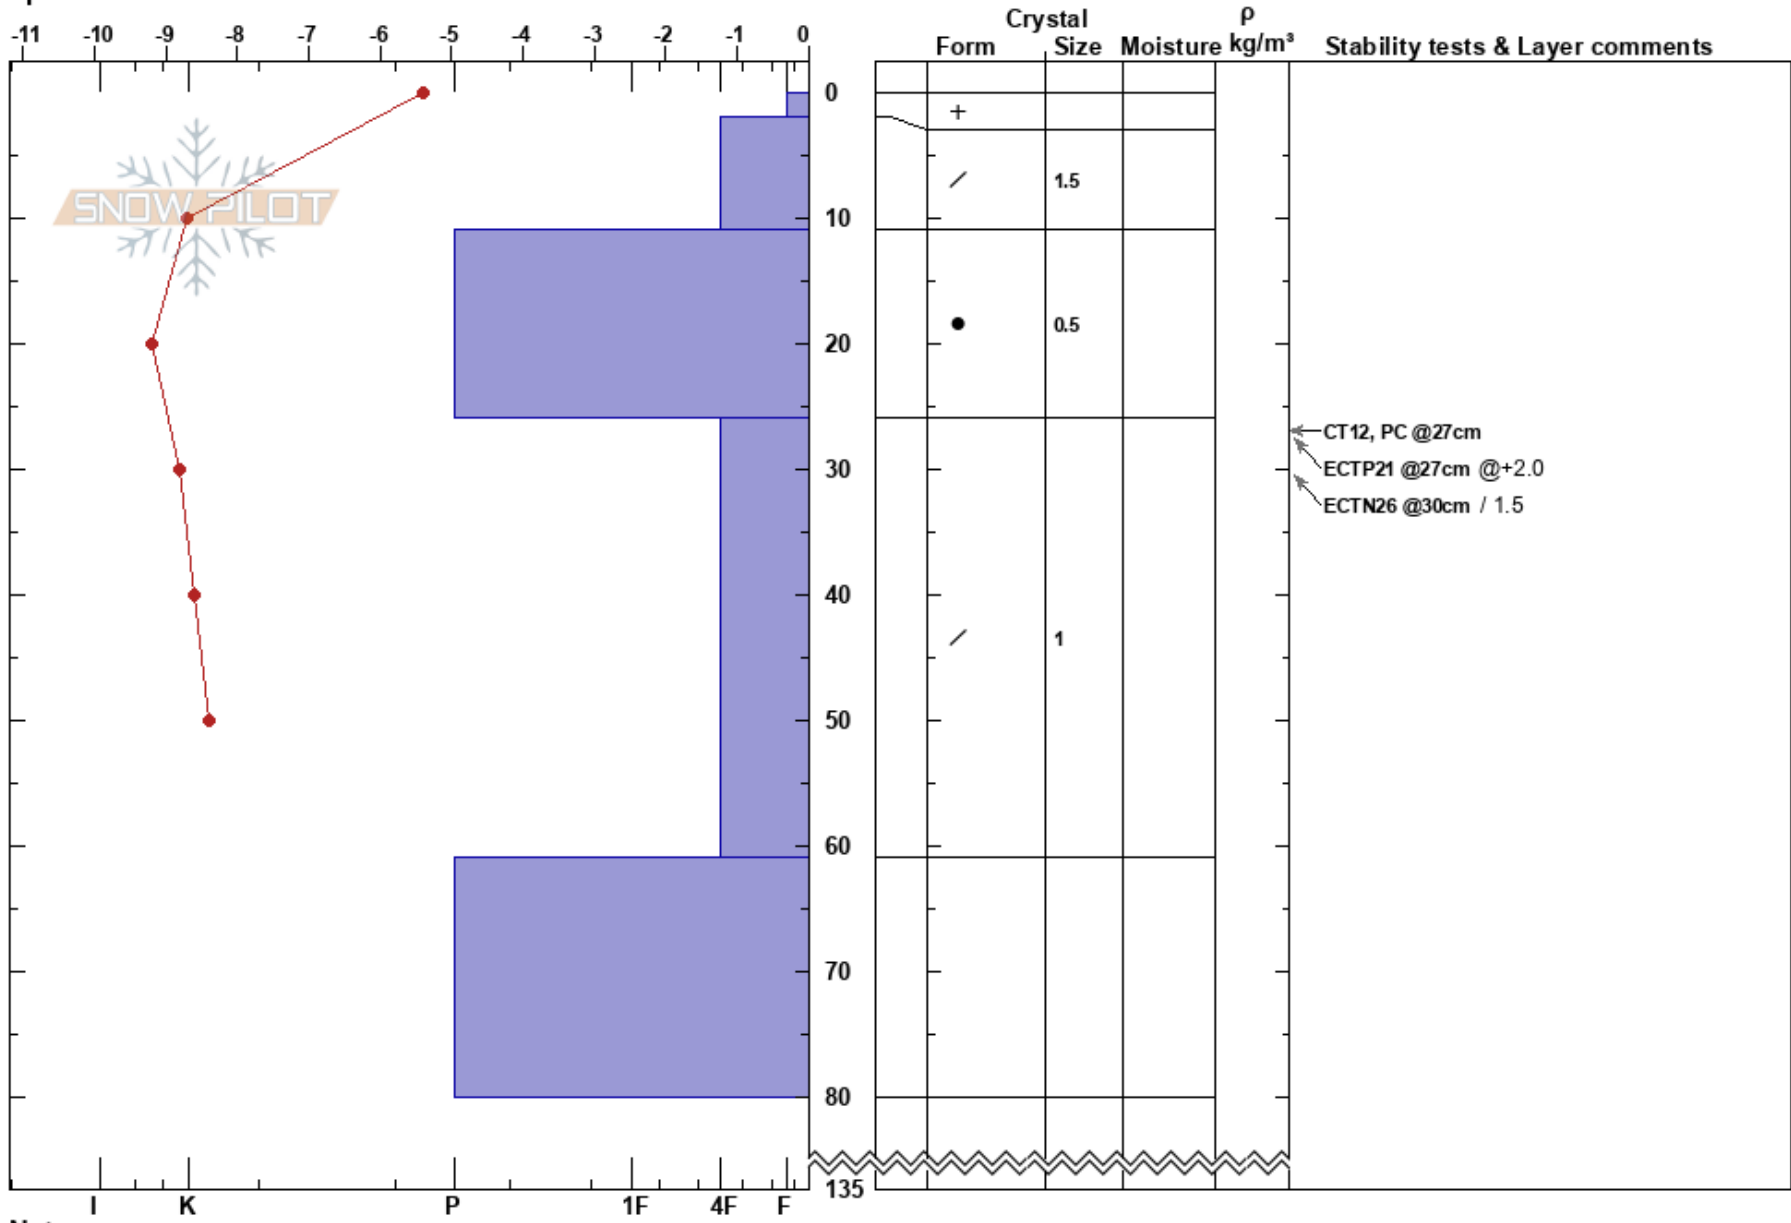

Nedan Dubbelrännan Syl Karin Trolin
 Sylarna 14/03/2019 - 11:40
 Sweden
Elevation: 1150 m
Aspect:
Specifics:

Co-ord:
Slope Angle: 18°
Wind Loading:

Stability: **HS:**135 **Layer Notes:**
Air Temperature: -6°C **PF:**30 26-61cm:Problematic layer
Sky Cover: SCT
Precipitation: NO
Wind: Calm