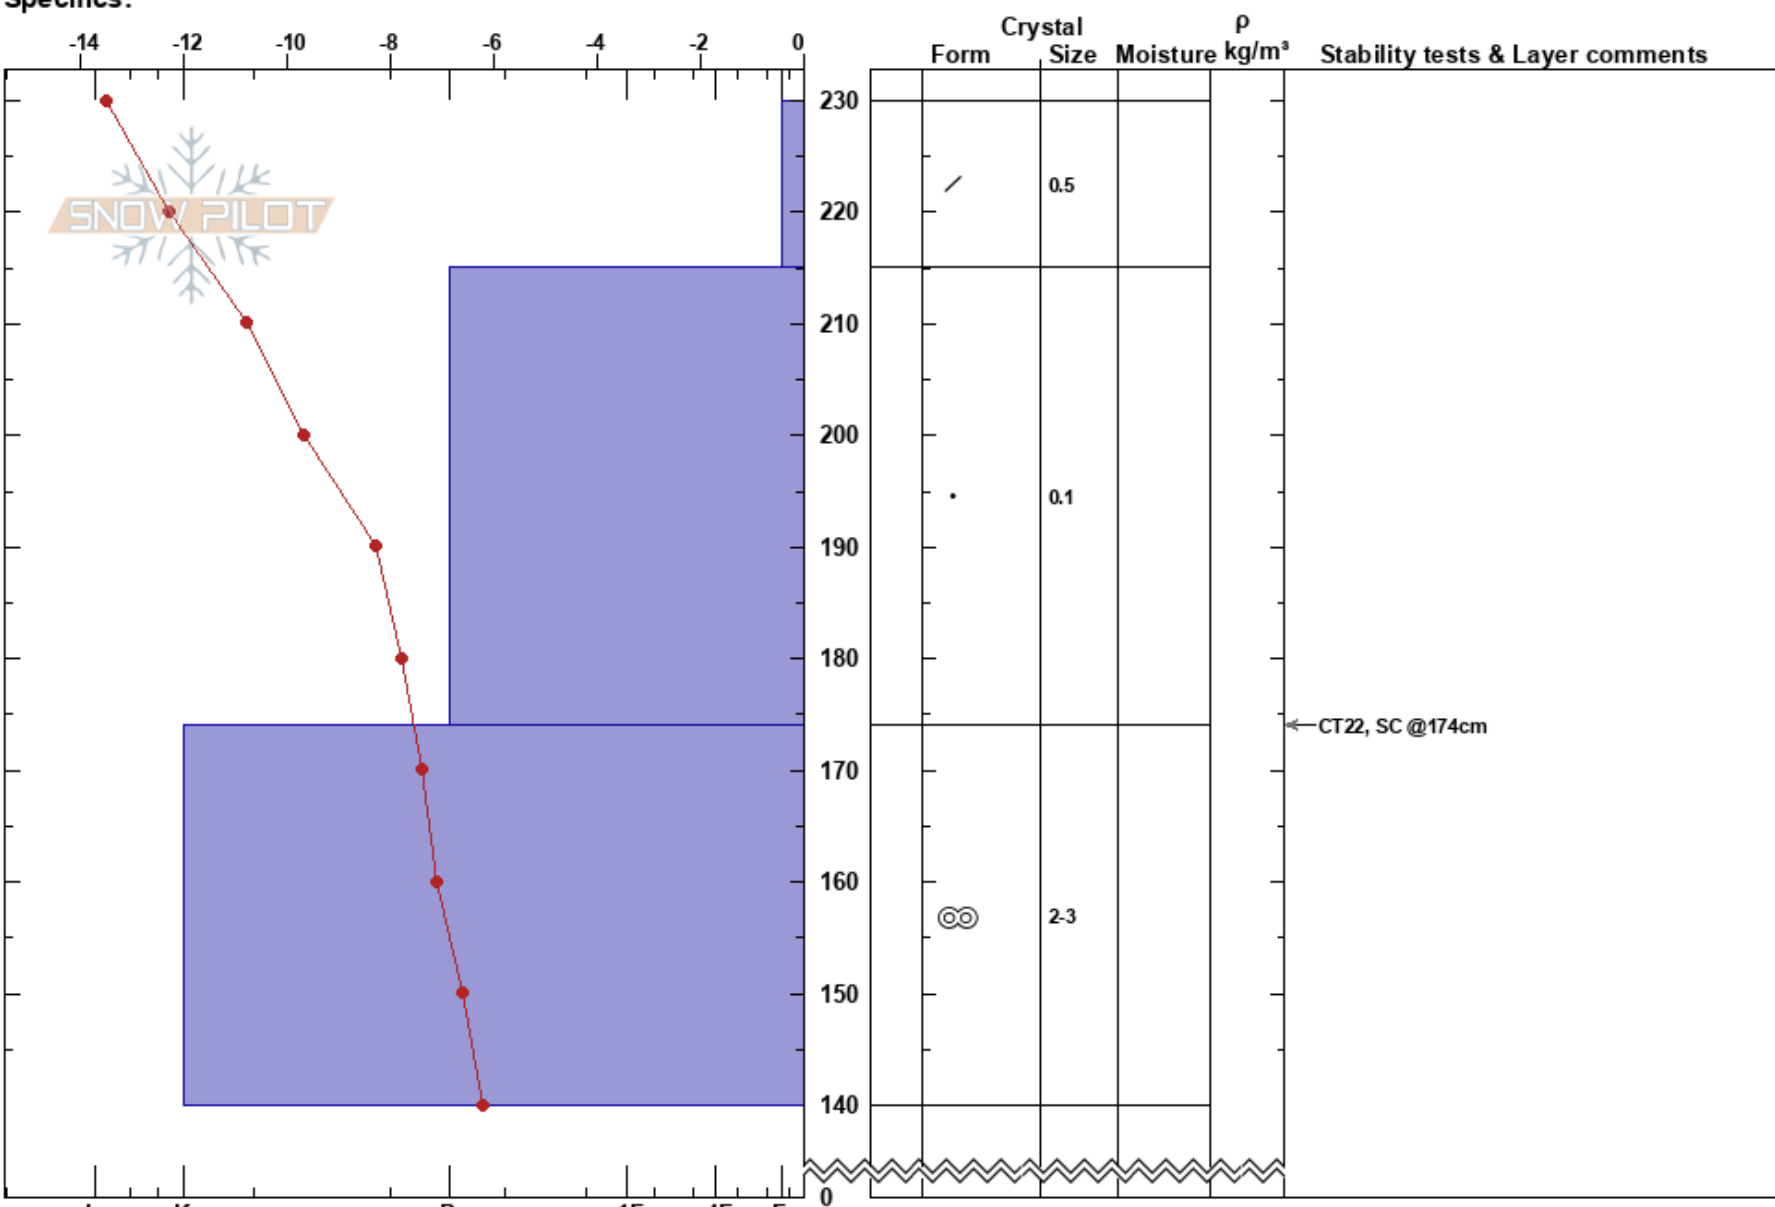

Långsvängen
 Abisko
 Sweden
 Elevation: 710 m
 Aspect: E
 Specifics:

Kai Lehtonen
 08/03/2019 - 05:00
 Co-ord:
 Slope Angle: 27°
 Wind Loading:

Stability:
 Air Temperature: -13.4°C PF:6
 Sky Cover: OVC
 Precipitation: NO
 Wind: Light Breeze

Layer Notes:

Notes: