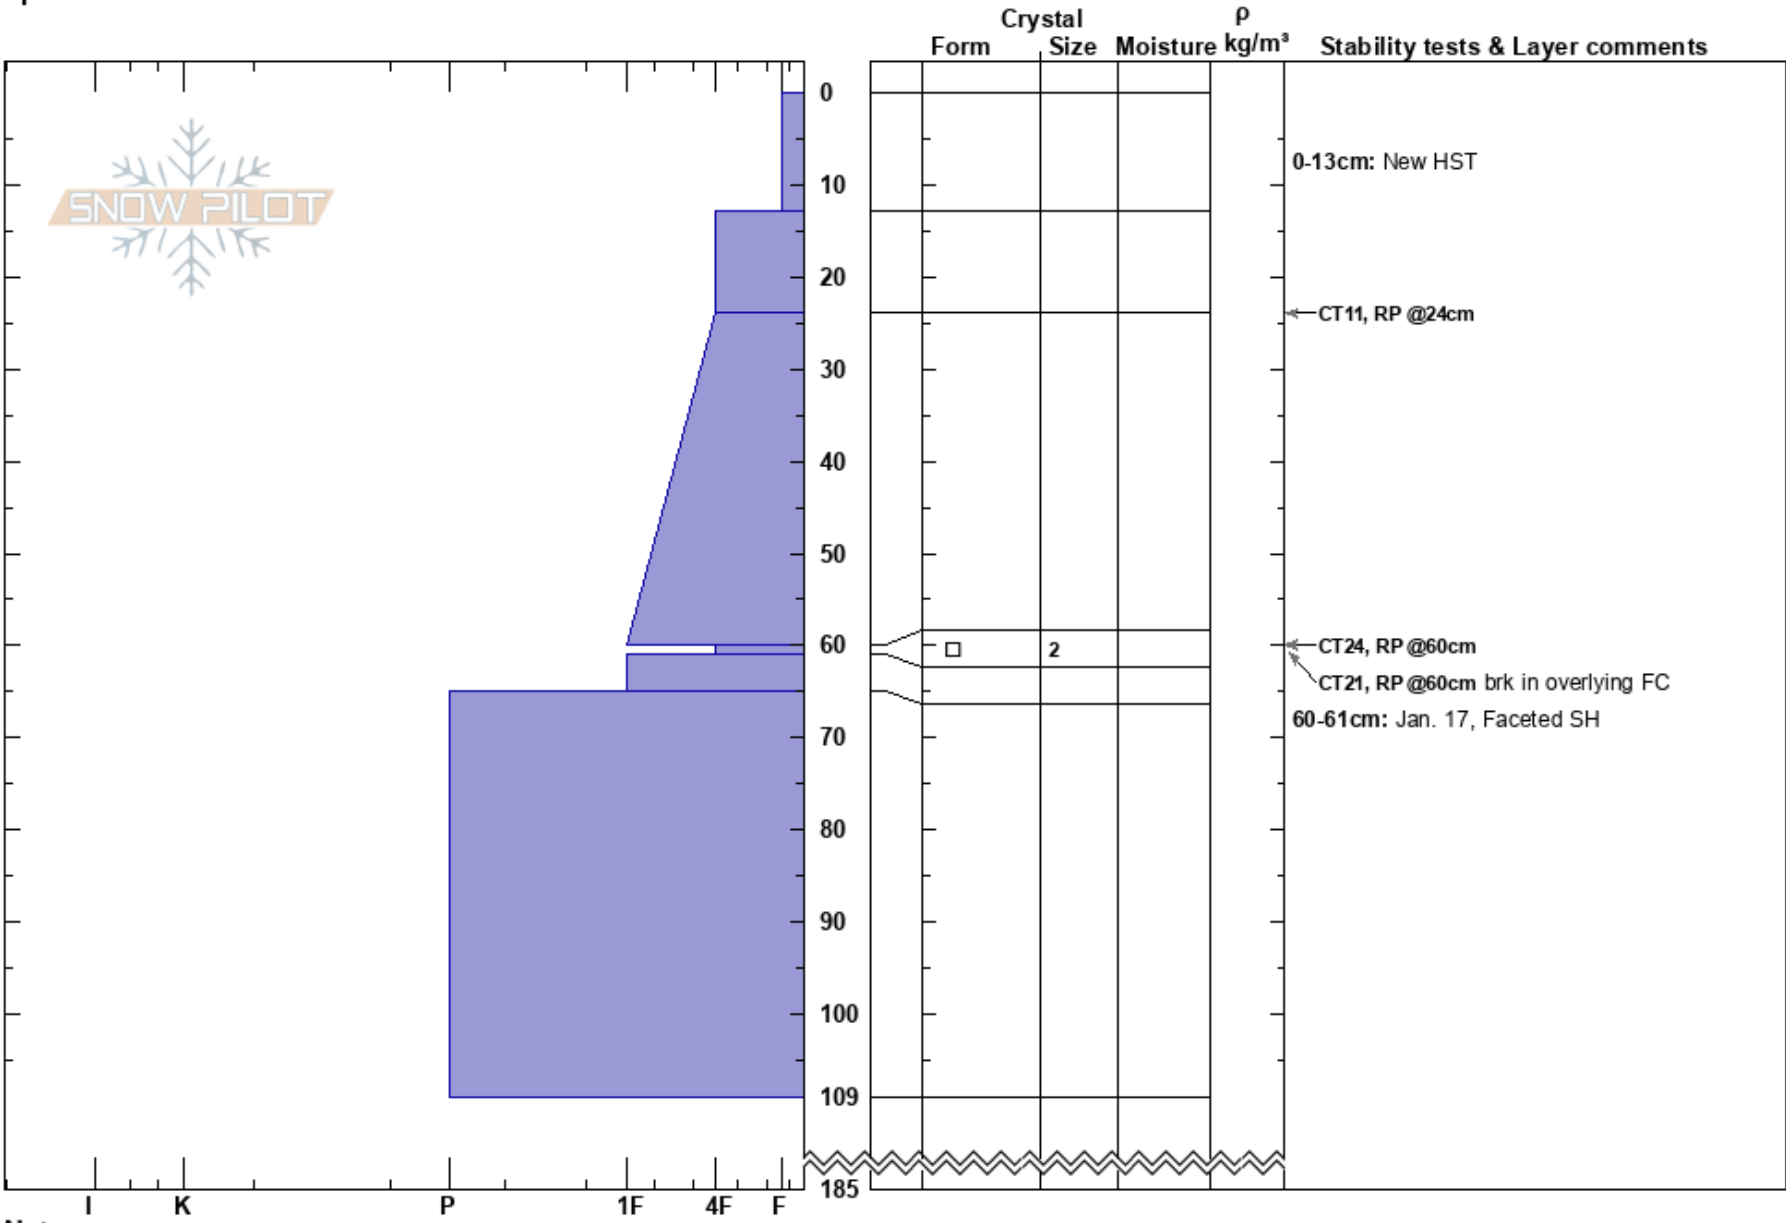

Rudy's Bowl  
 purcell  
 BC  
 Elevation: 2140 m  
 Aspect: NE  
 Specifics:

Nata de Leeuw  
 13/03/2019 - 11:00  
 Co-ord: 51.29000N, -117.08300W  
 Slope Angle: 22°  
 Wind Loading:

Stability:  
 Air Temperature: -7.4°C  
 Sky Cover: SCT  
 Precipitation: NO  
 Wind: Calm

HS:185  
 PF:60  
 Layer Notes:  
 0-13cm: New HST  
 60-61cm: Jan. 17, Faceted SH  
 60-61cm: Problematic layer

Notes: Targeting Jan. 17 PWL and new HST interface