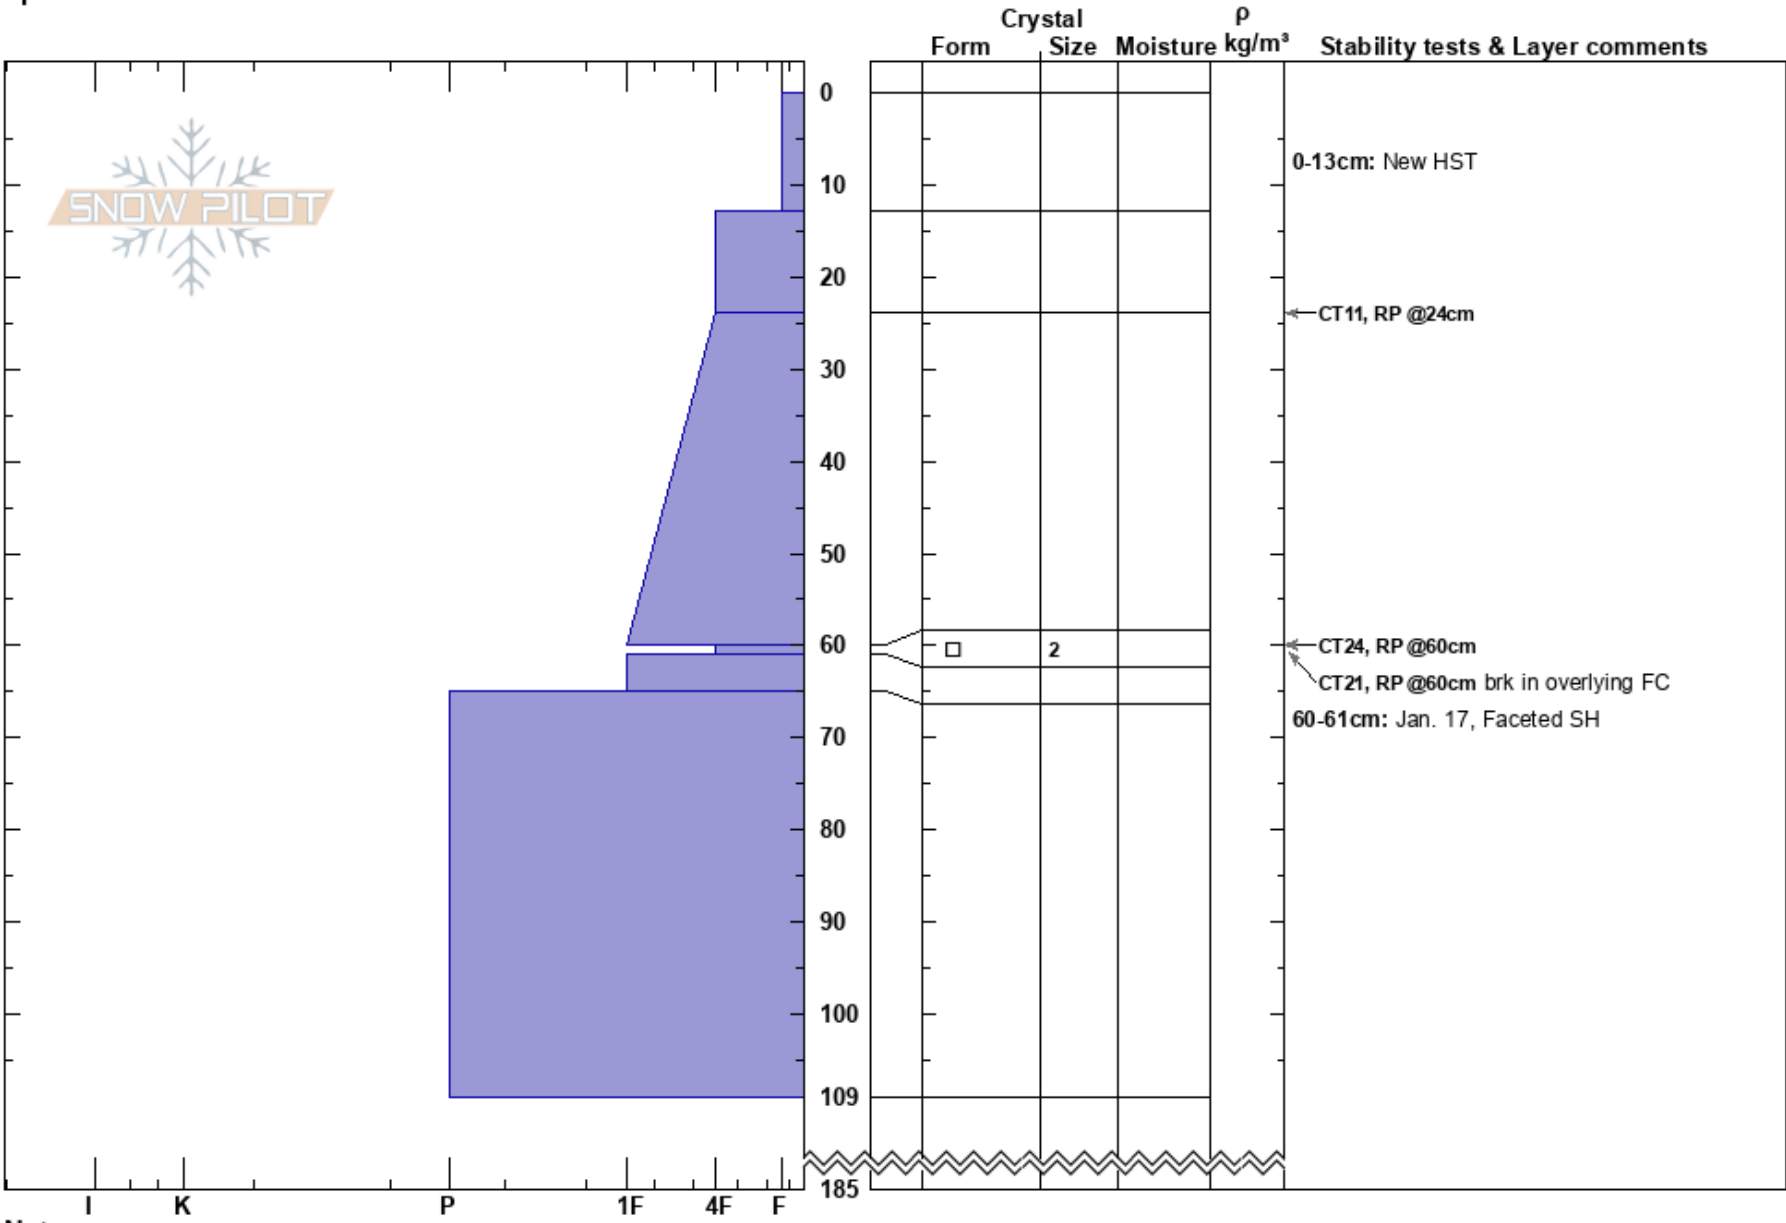

Rudy's Bowl
 purcell
 BC
 Elevation: 2140 m
 Aspect: NE
 Specifics:

Nata de Leeuw
 13/03/2019 - 11:00
 Co-ord: 51.29000N, -117.08300W
 Slope Angle: 22°
 Wind Loading:

Stability:
 Air Temperature: -7.4°C
 Sky Cover: SCT
 Precipitation: NO
 Wind: Calm

HS:185
 PF:60
 Layer Notes:
 0-13cm: New HST
 60-61cm: Jan. 17, Faceted SH
 60-61cm: Problematic layer

Notes: Targeting Jan. 17 PWL and new HST interface