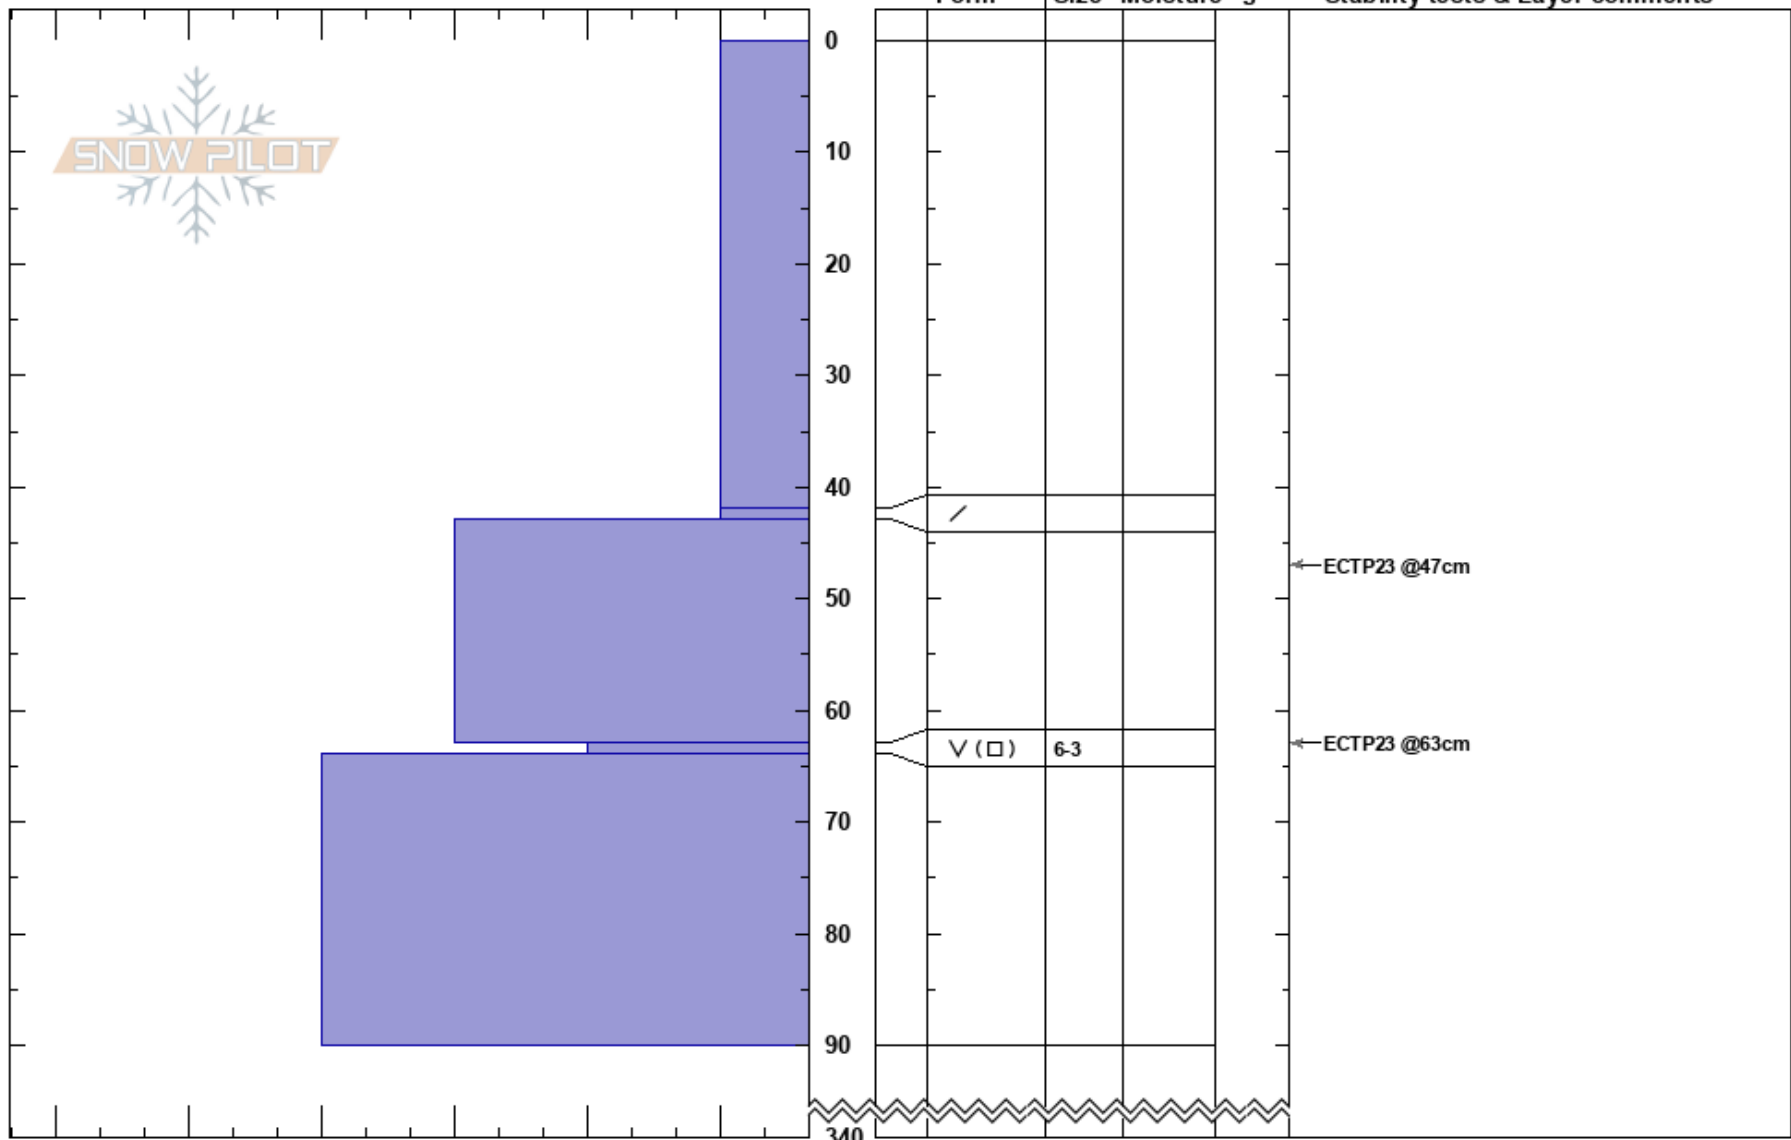

Feather  
 White Pass  
 BC  
 Elevation: 1400 m  
 Aspect:  
 Specifics:

steve reid  
 13/03/2019 - 12:40  
 Co-ord:  
 Slope Angle:  
 Wind Loading:

Stability:  
 Air Temperature:  
 Sky Cover:  
 Precipitation:  
 Wind:

HS:340  
 Layer Notes:  
 63-64cm: Problematic layer

Notes: